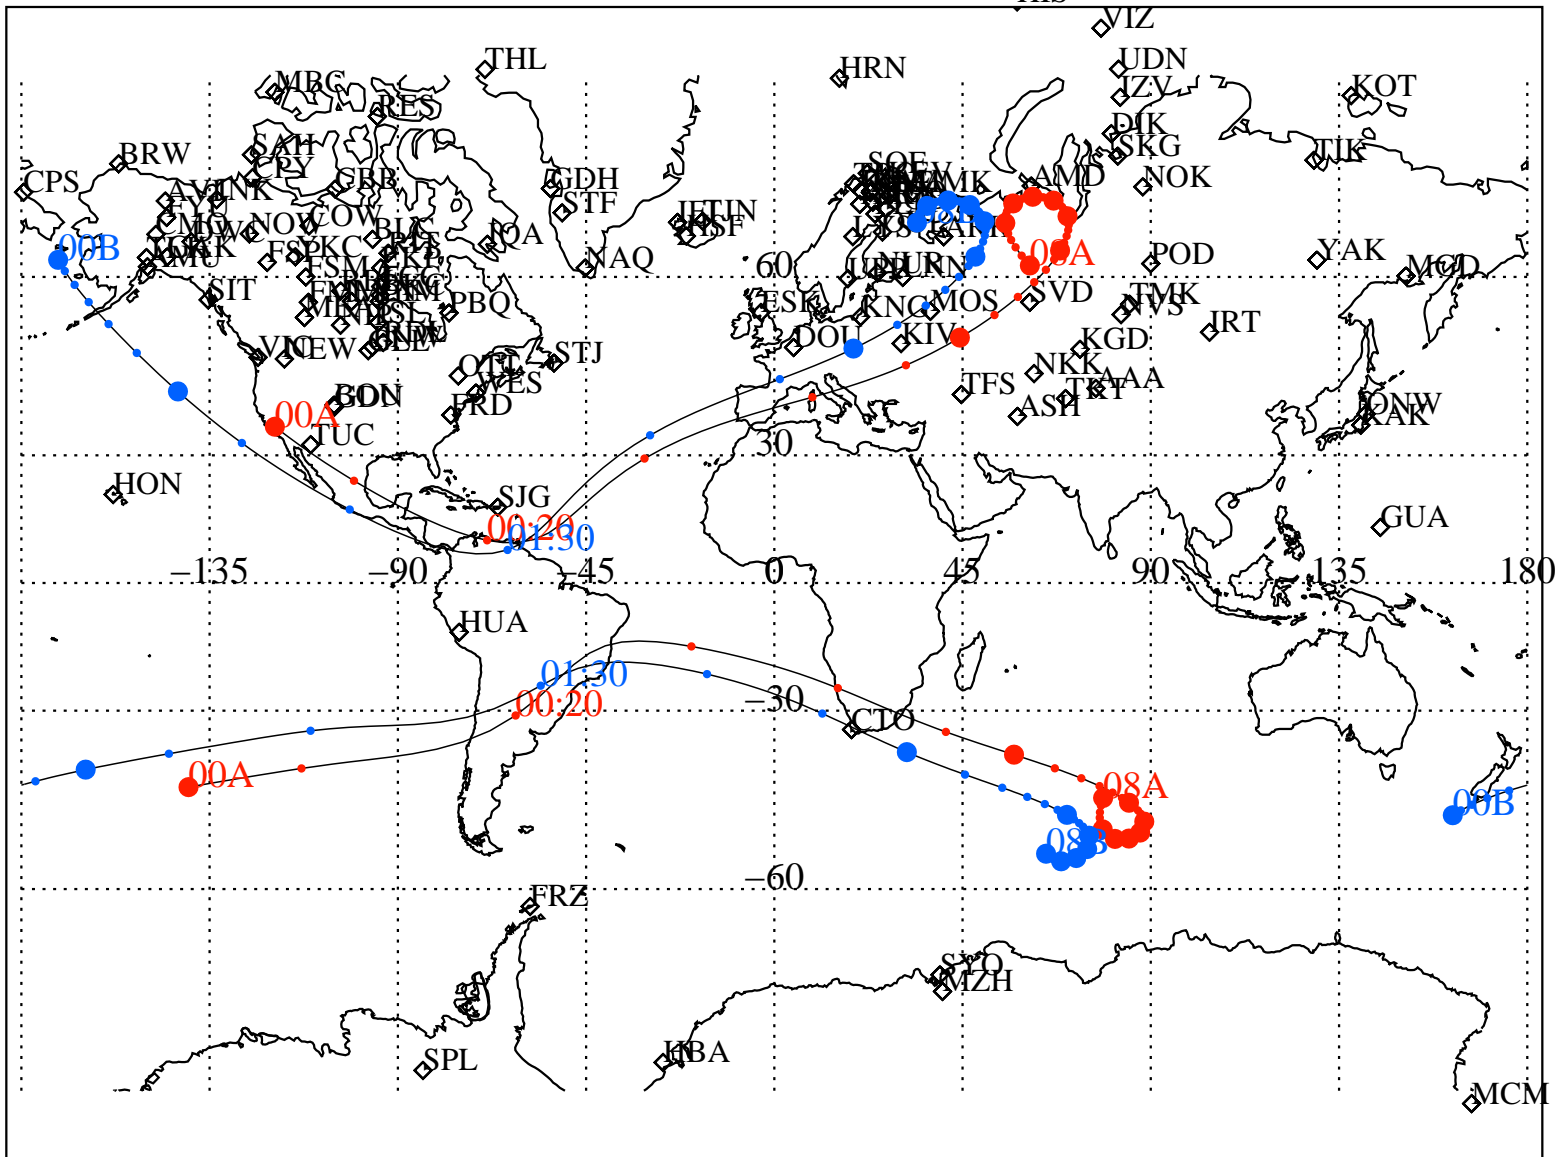

ALE  
 VAN ALLEN PROBES 2014 139 (05/19) 00:00 to 2014 139 (05/19) 08:00

RBSPA-A, RBSPB-B,