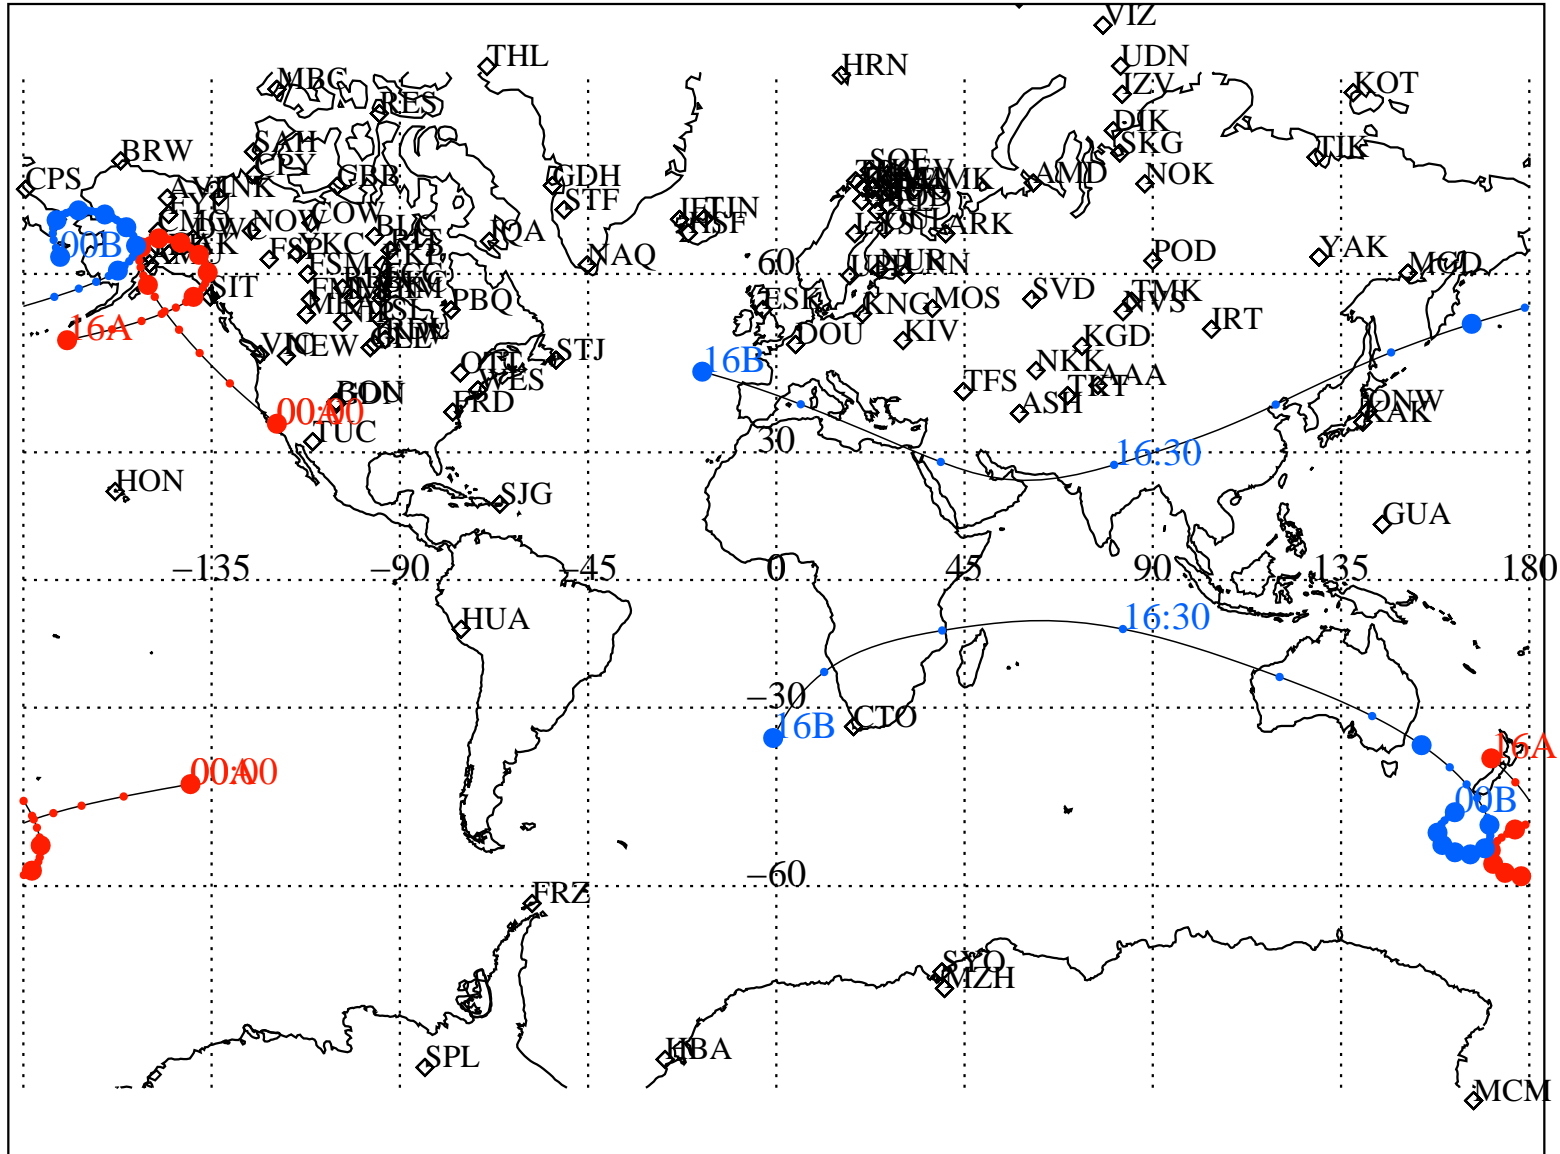

VAN ALLEN PROBES 2014 138 (05/18) 16:00 to 2014 139 (05/19) 00:00

RBSPA-A, RBSPB-B,