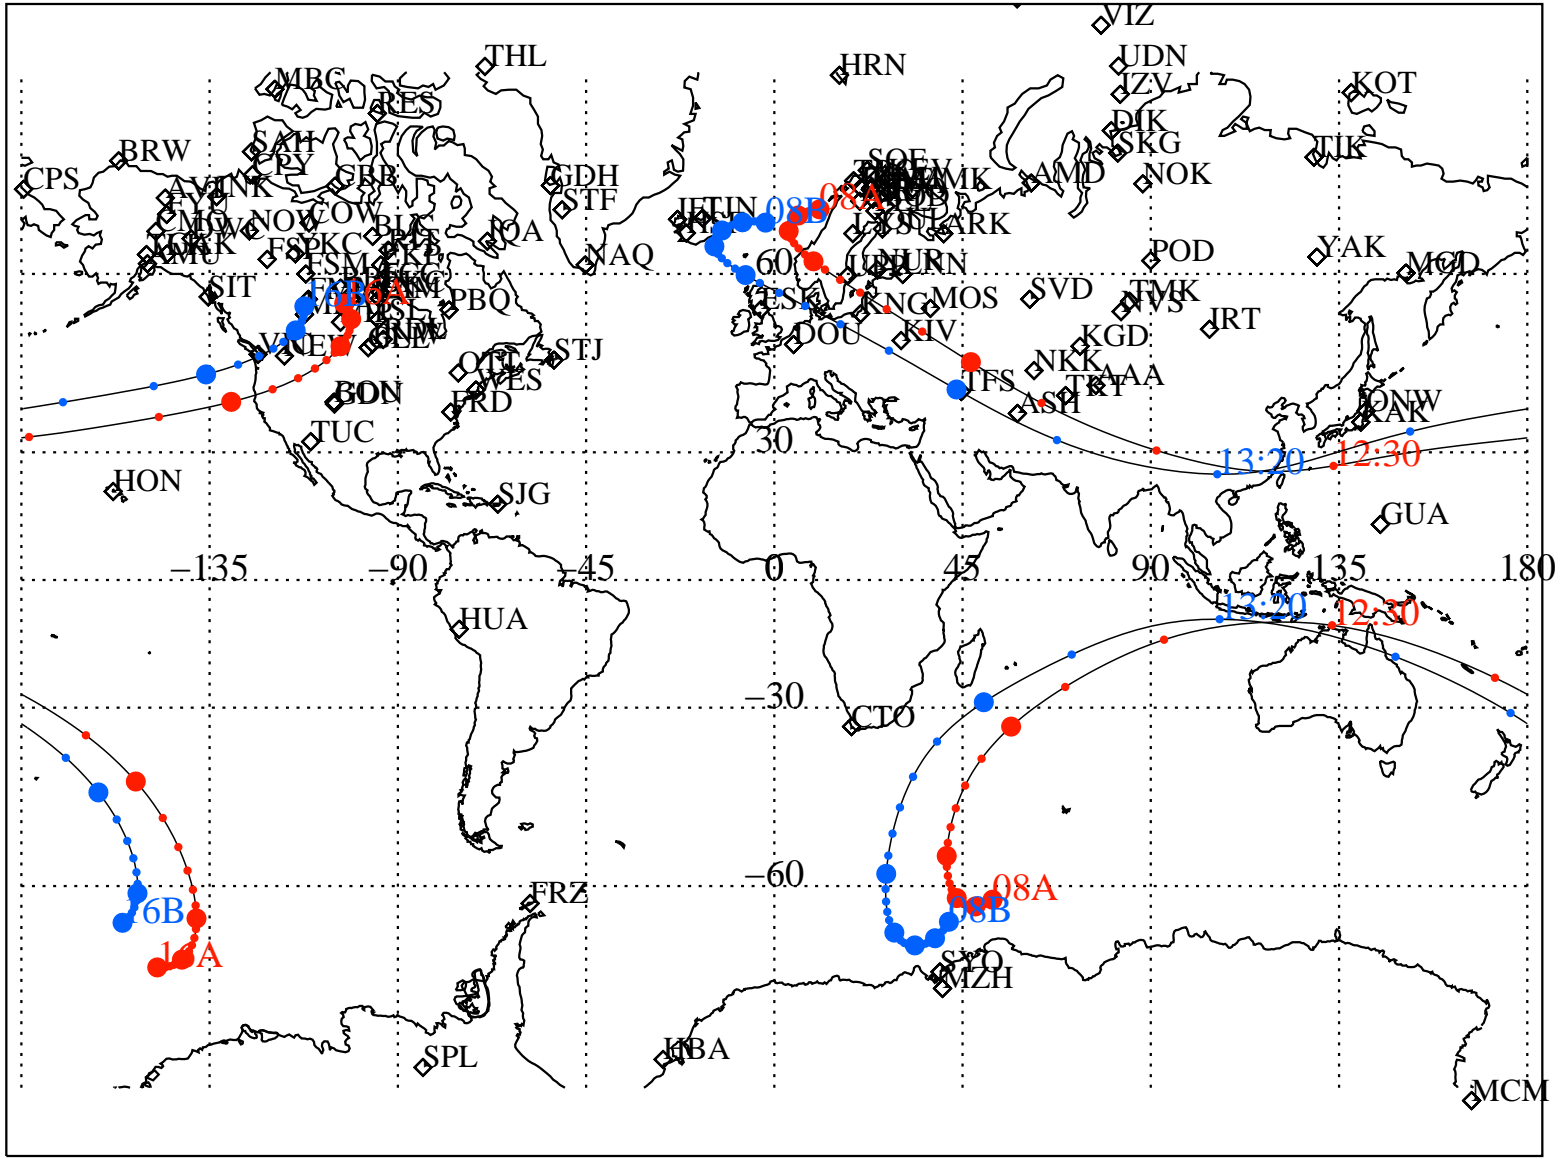

ALE
 VAN ALLEN PROBES 2014 137 (05/17) 08:00 to 2014 137 (05/17) 16:00

RBSPA-A, RBSPB-B,