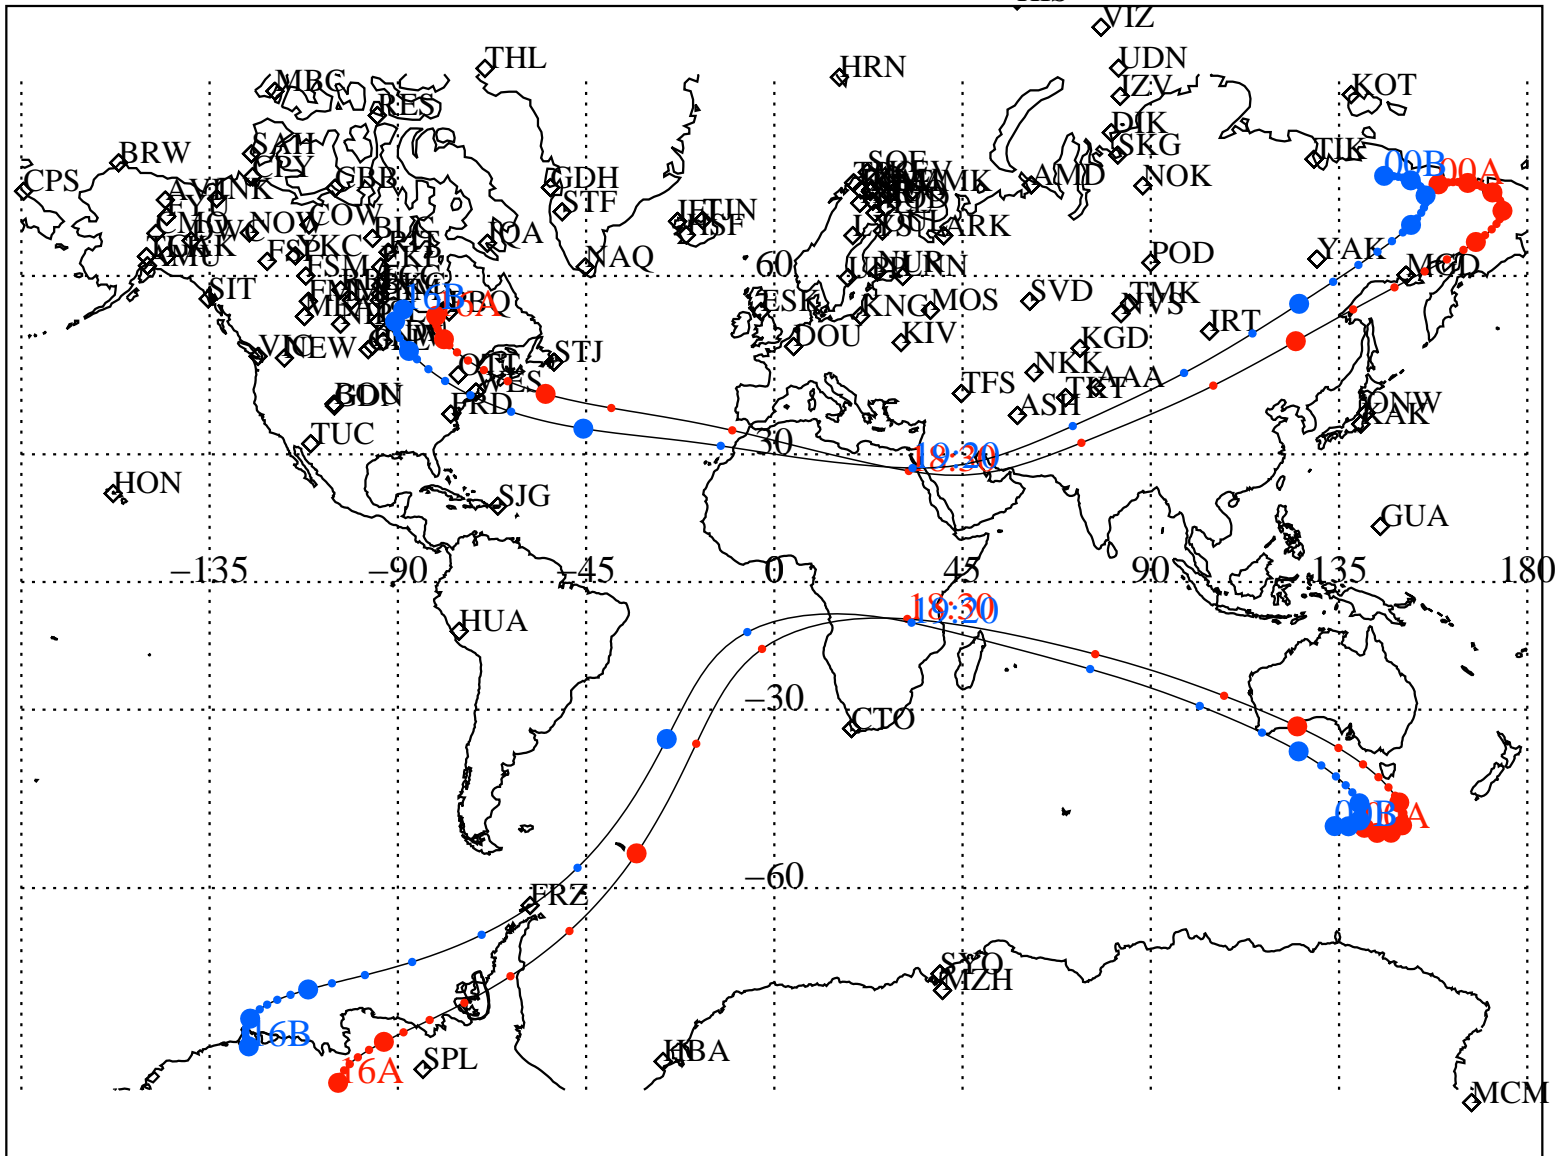

ALE  
**VAN ALLEN PROBES 2014 136 (05/16) 16:00 to 2014 137 (05/17) 00:00**

RBSPA-A, RBSPB-B,