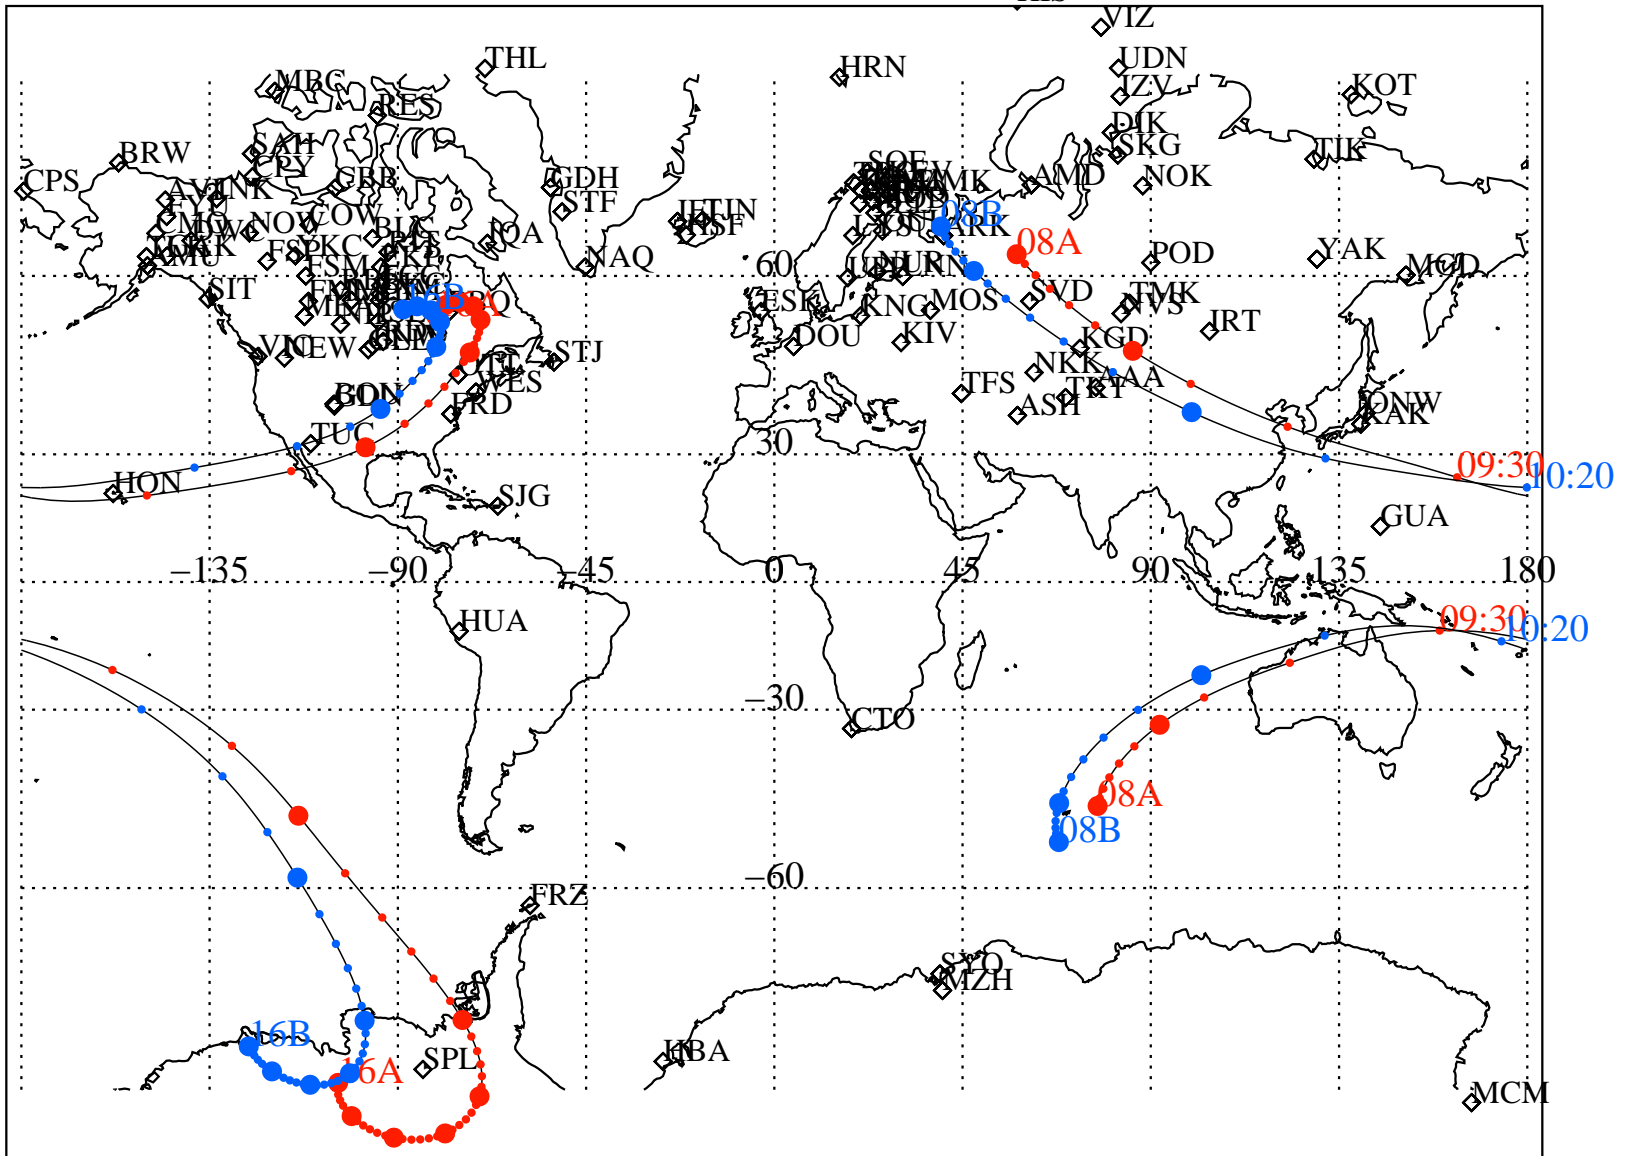

ALE
 VAN ALLEN PROBES 2014 136 (05/16) 08:00 to 2014 136 (05/16) 16:00

RBSPA-A, RBSPB-B,