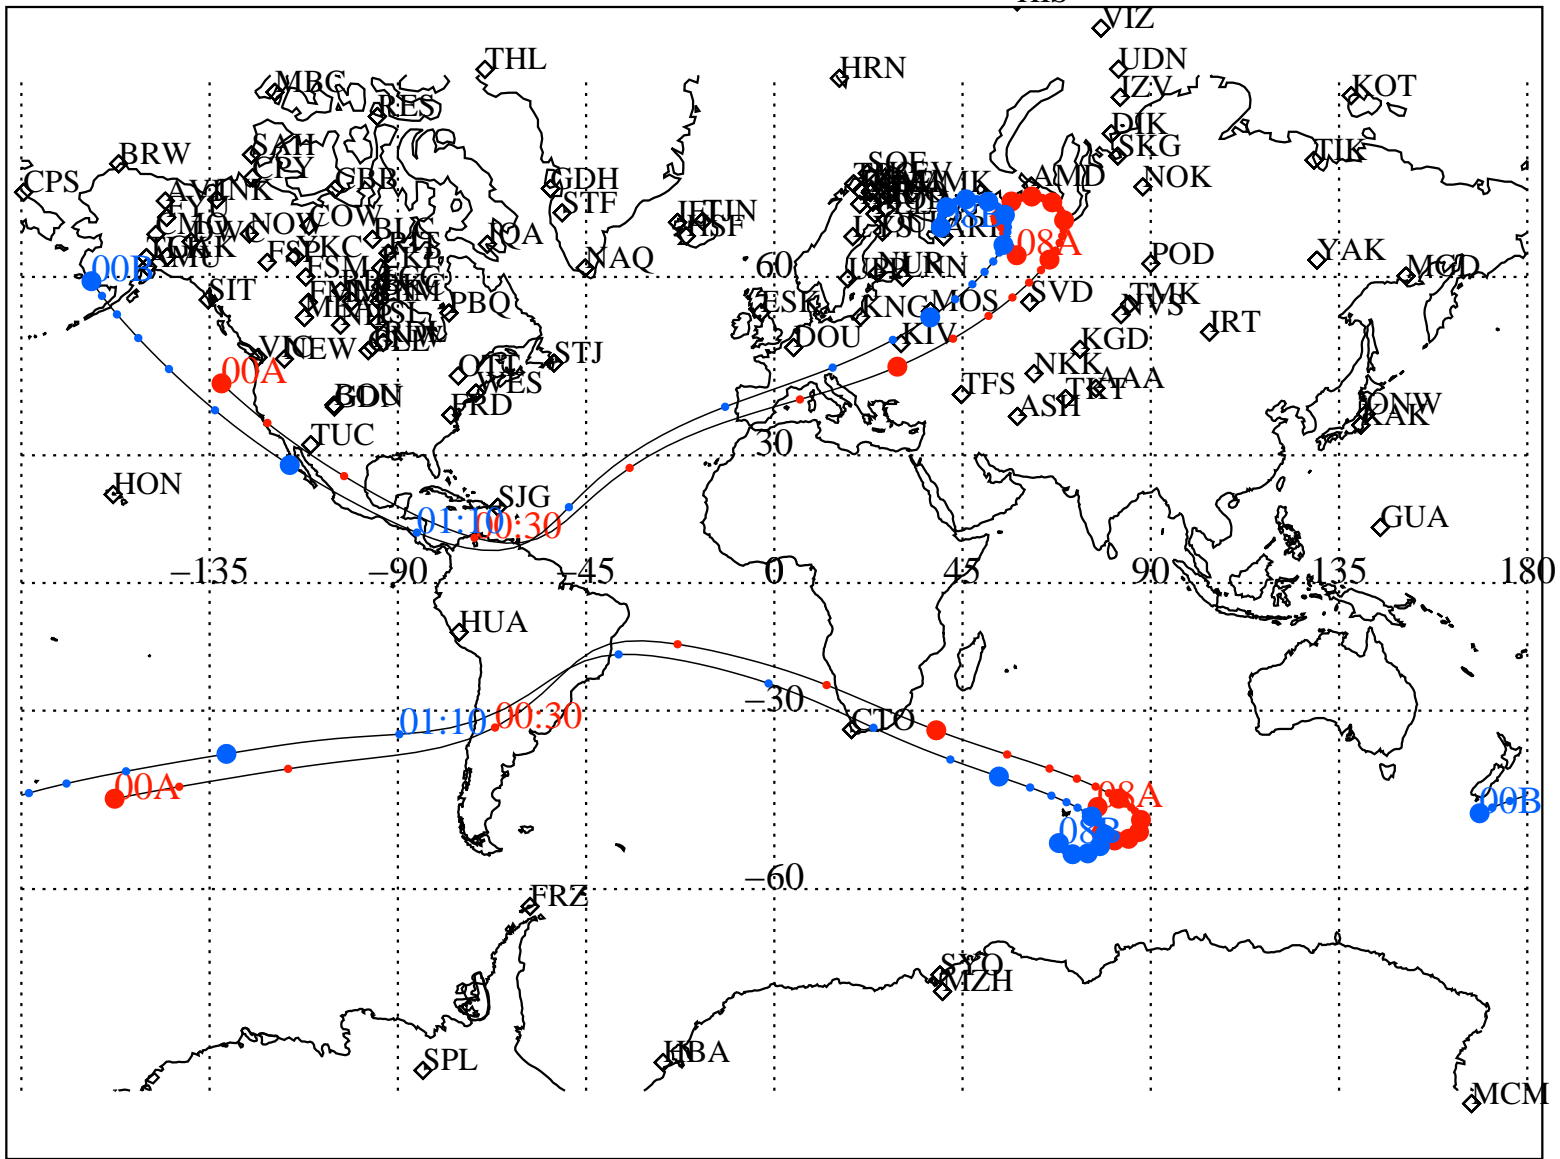

ALE
 VAN ALLEN PROBES 2014 136 (05/16) 00:00 to 2014 136 (05/16) 08:00

RBSPA-A, RBSPB-B,