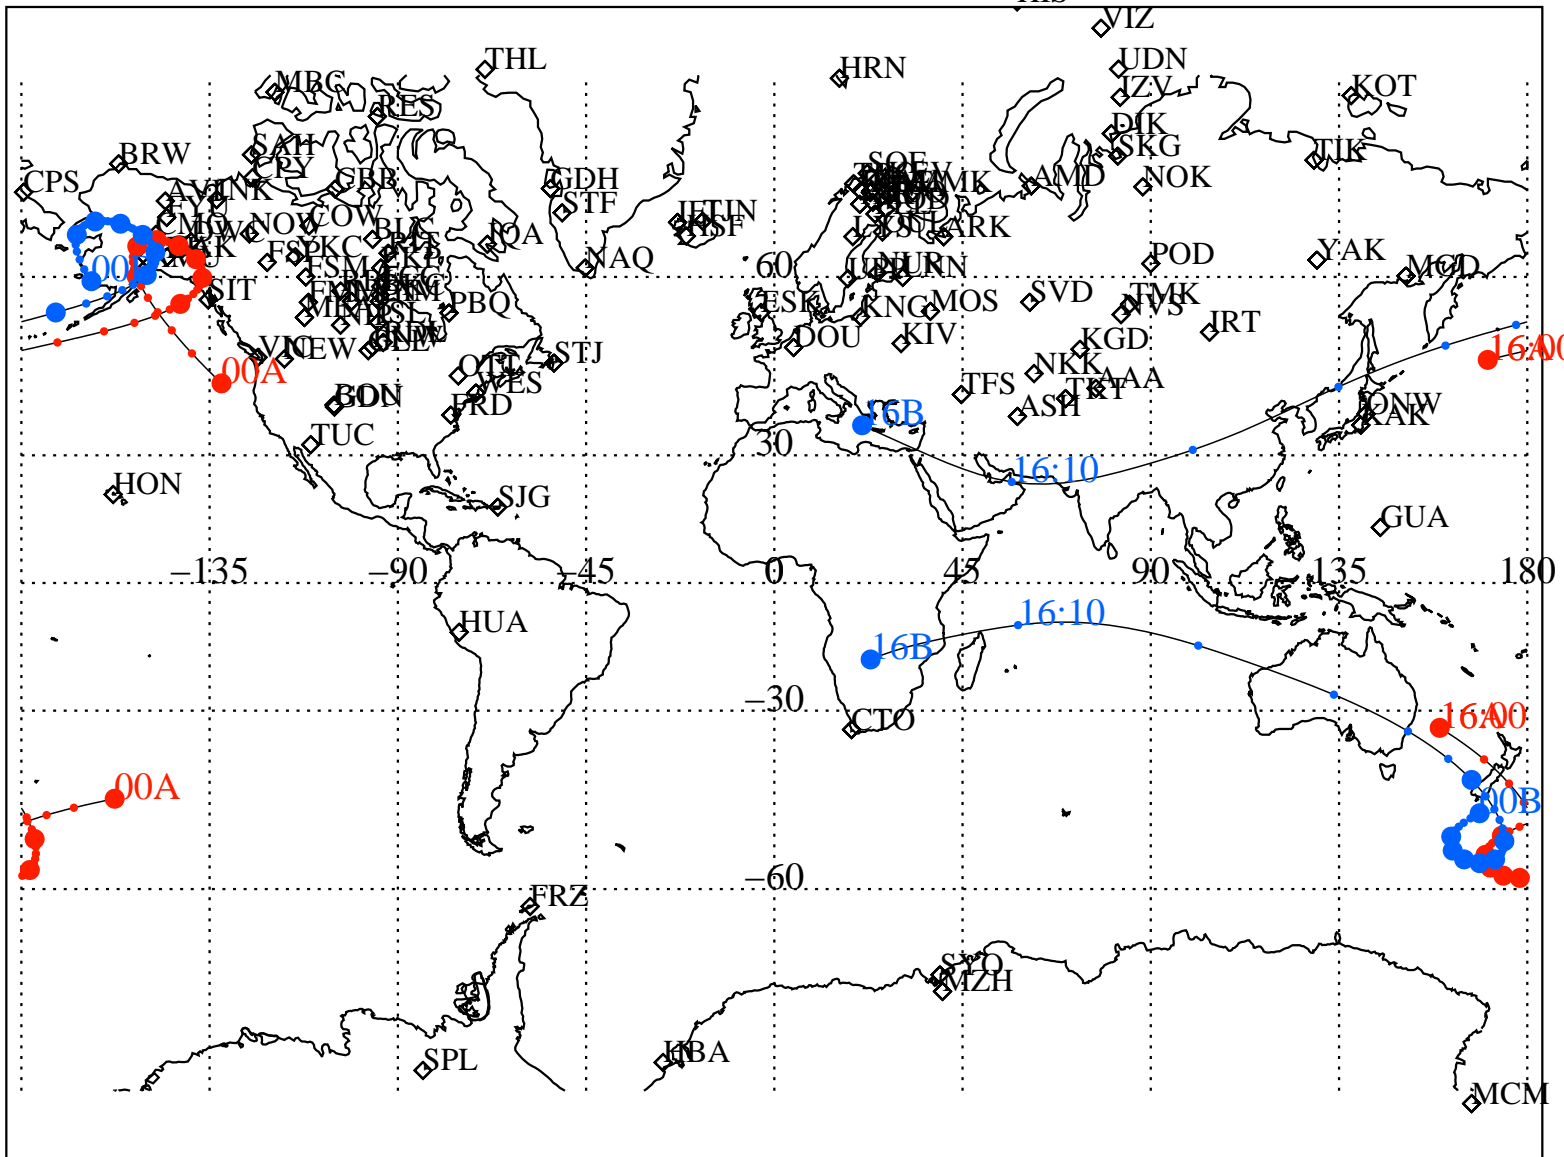

ALE
 VAN ALLEN PROBES 2014 135 (05/15) 16:00 to 2014 136 (05/16) 00:00

RBSPA-A, RBSPB-B,