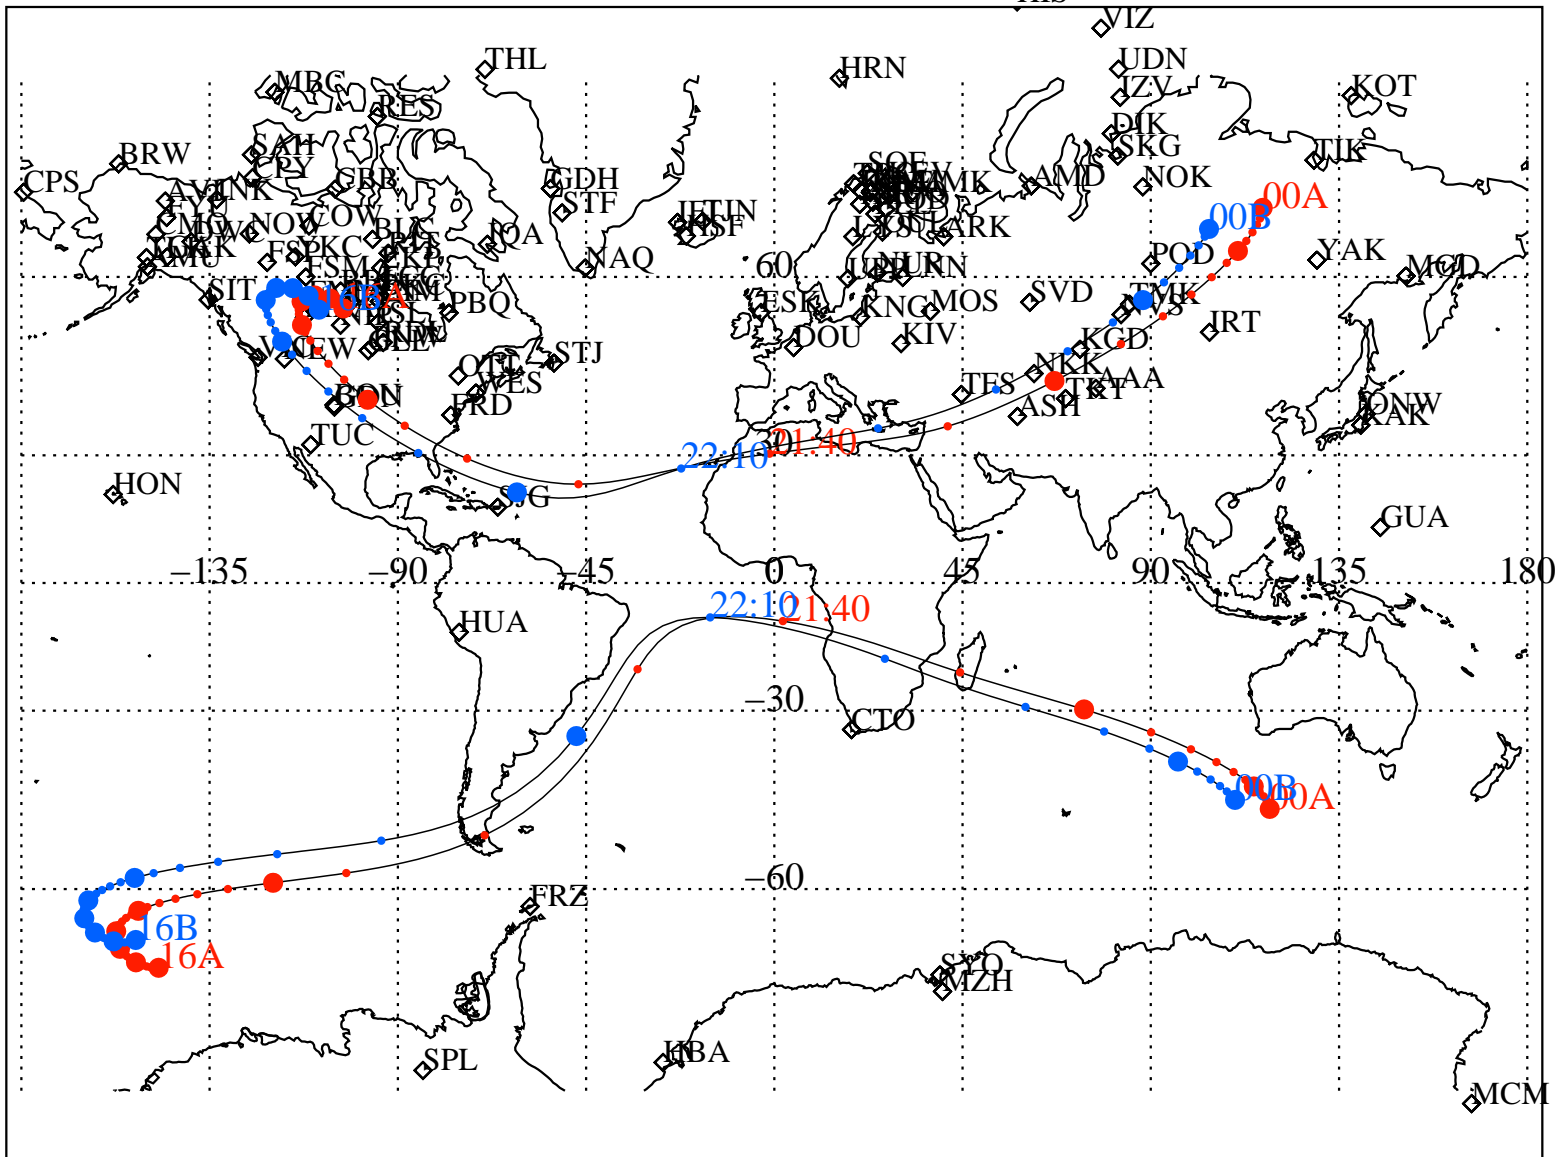

ALE  
VAN ALLEN PROBES 2014 134 (05/14) 16:00 to 2014 135 (05/15) 00:00

RBSPA-A, RBSPB-B,