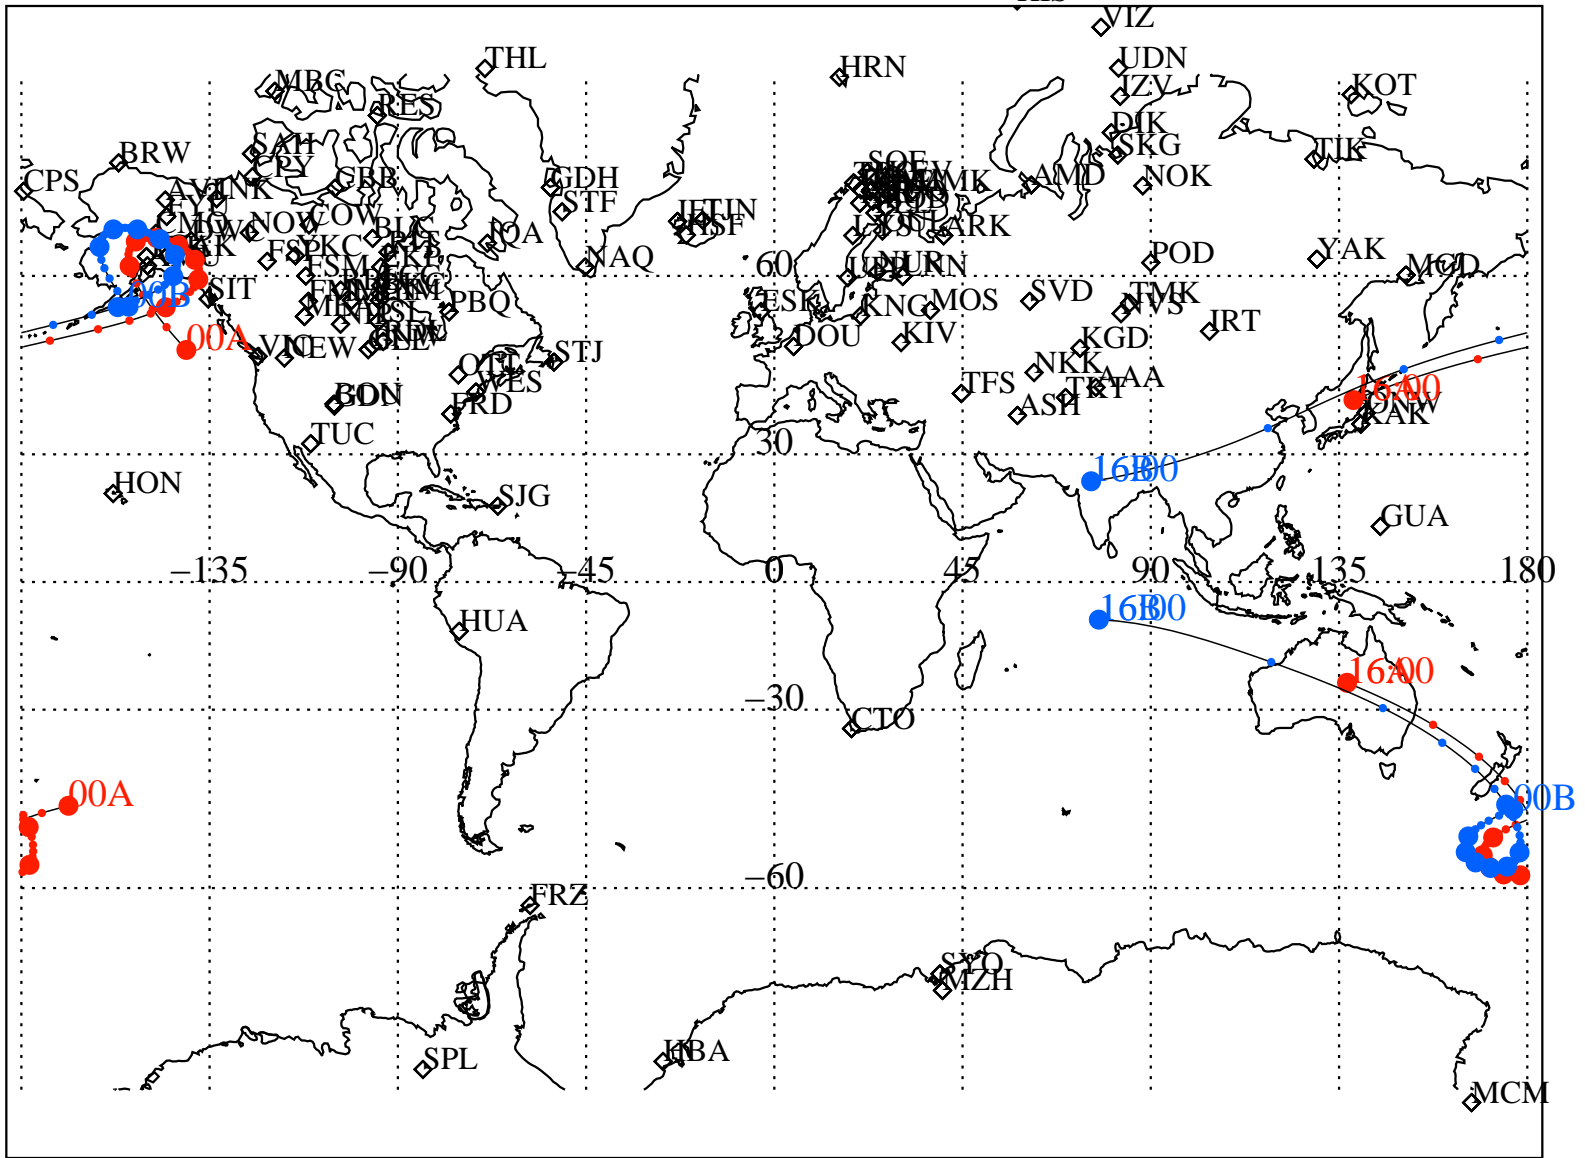

ALE
 VAN ALLEN PROBES 2014 132 (05/12) 16:00 to 2014 133 (05/13) 00:00

RBSPA-A, RBSPB-B,