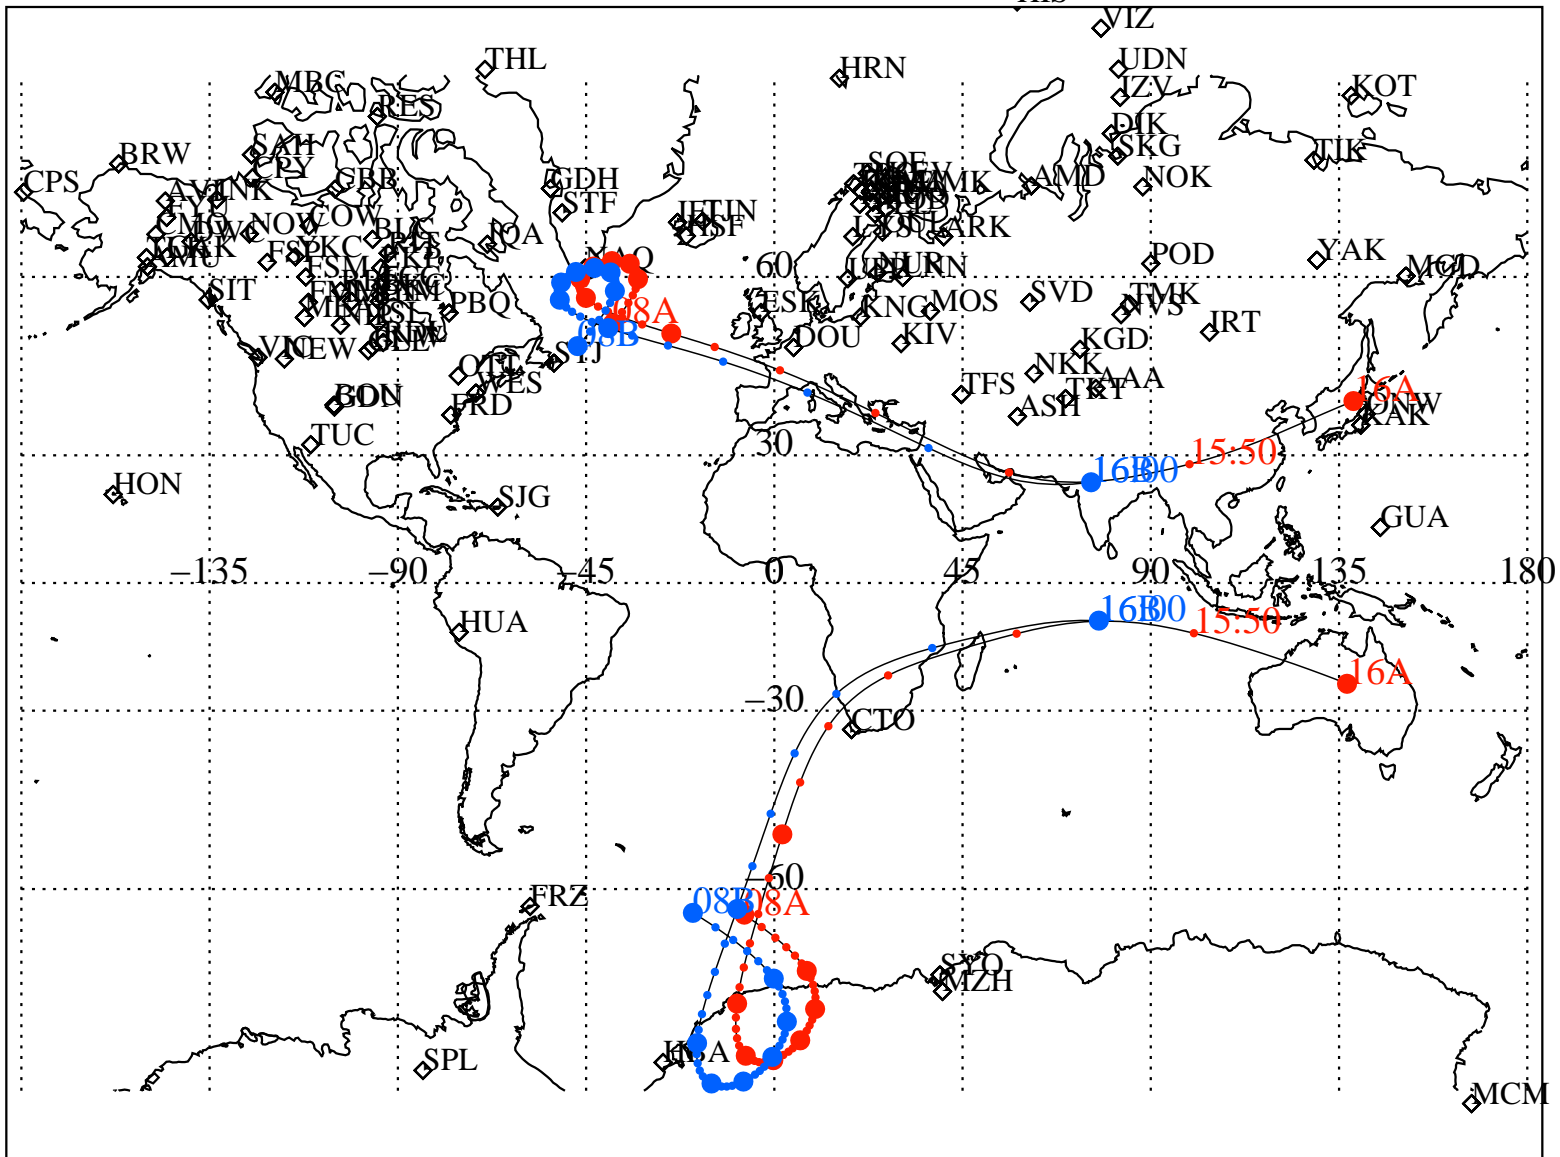

ALE  
 VAN ALLEN PROBES 2014 132 (05/12) 08:00 to 2014 132 (05/12) 16:00

RBSPA-A, RBSPB-B,