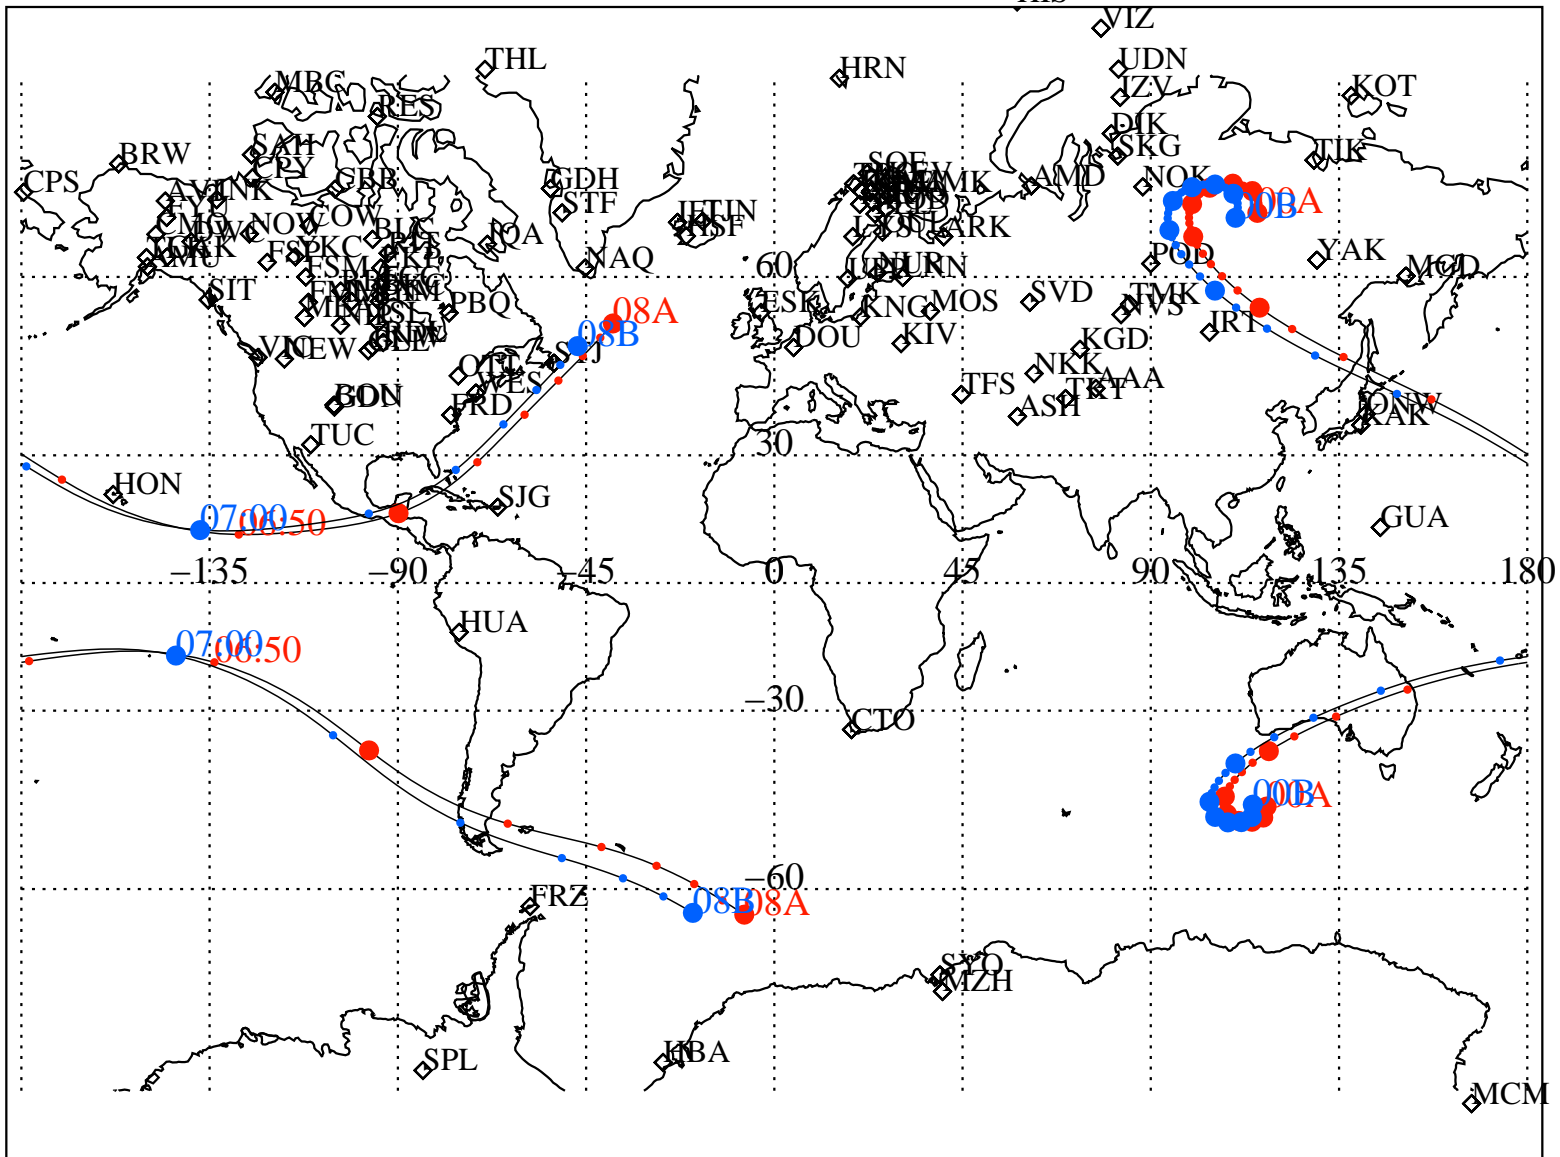

ALE
VAN ALLEN PROBES 2014 132 (05/12) 00:00 to 2014 132 (05/12) 08:00

RBSPA-A, RBSPB-B,