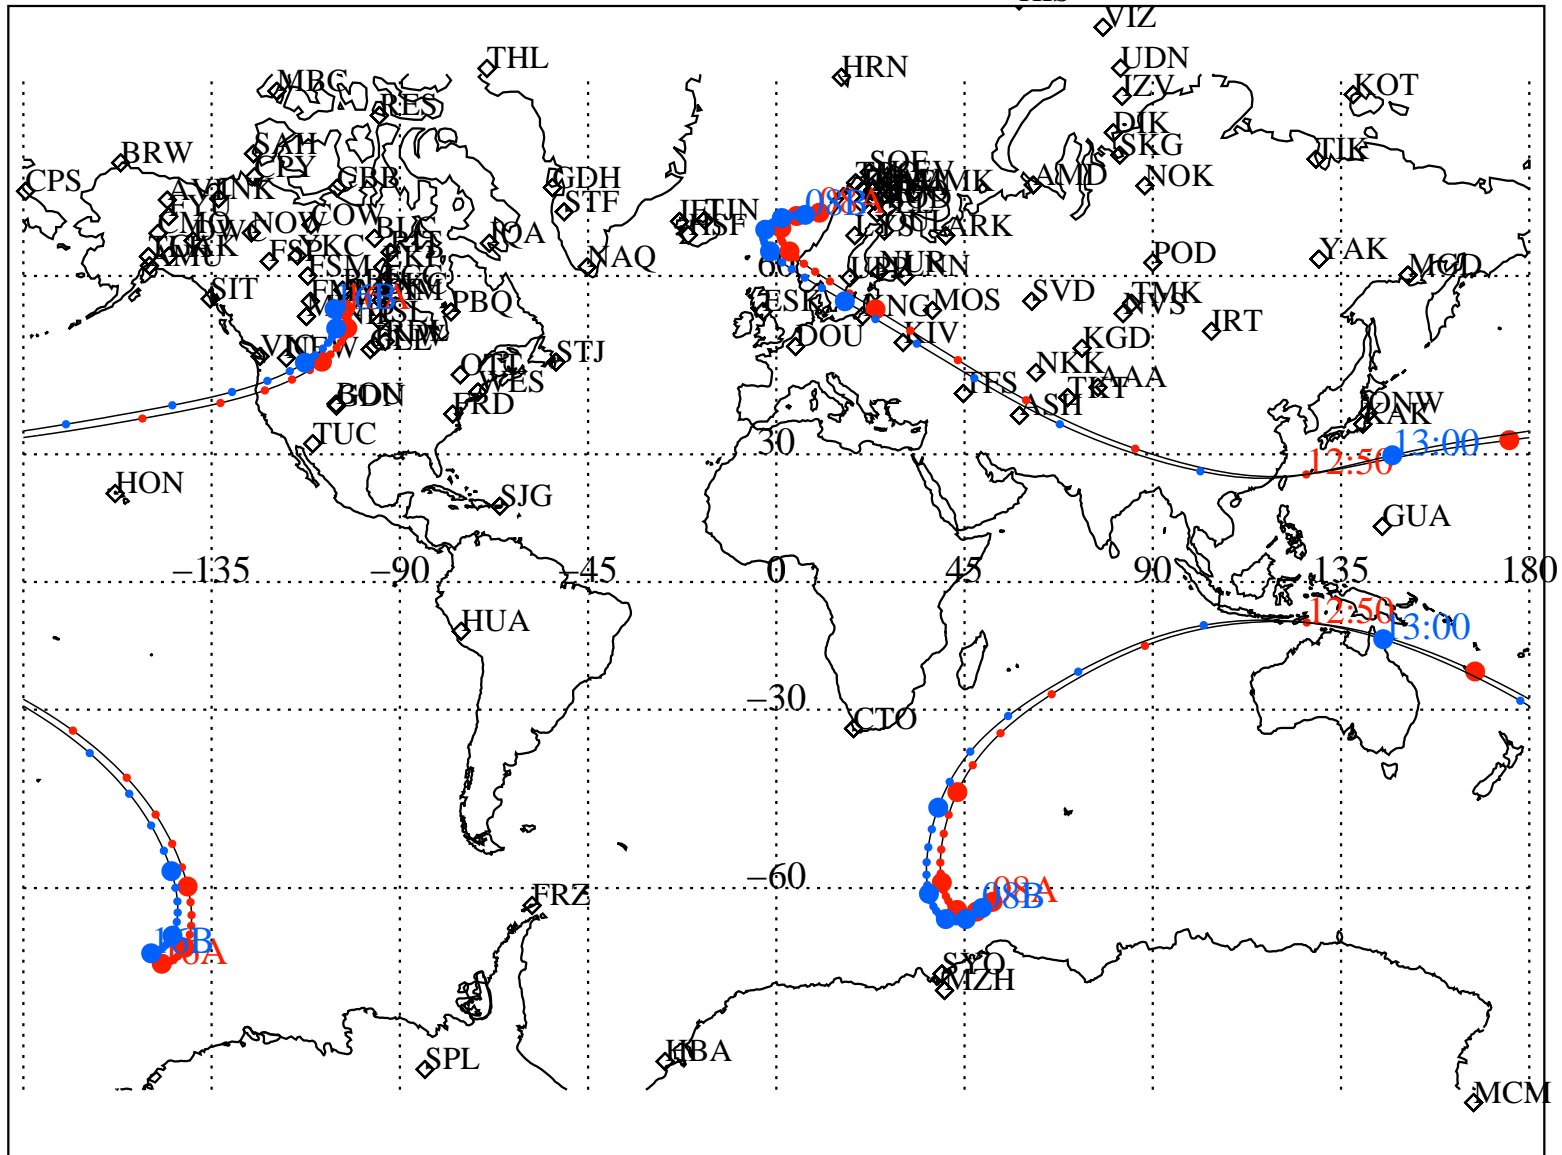

VAN ALLEN PROBES 2014 131 (05/11) 08:00 to 2014 131 (05/11) 16:00

RBSPA-A, RBSPB-B,