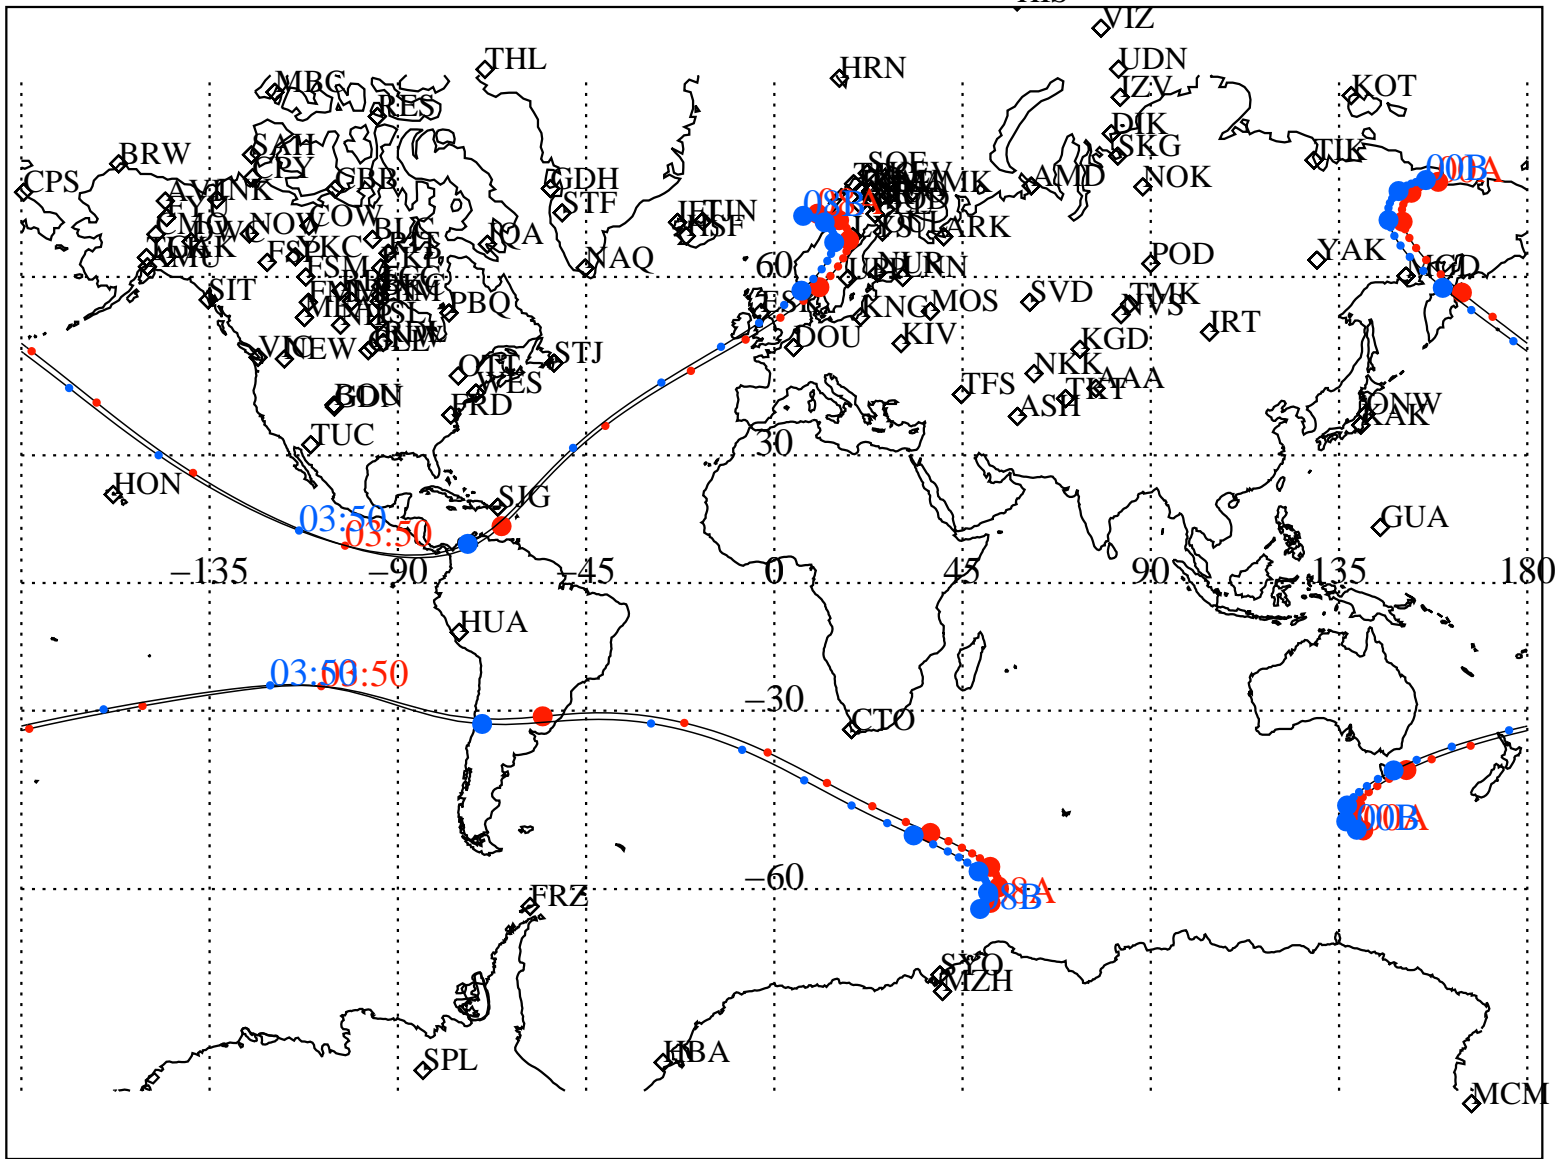

ALE  
VAN ALLEN PROBES 2014 131 (05/11) 00:00 to 2014 131 (05/11) 08:00

RBSPA-A, RBSPB-B,