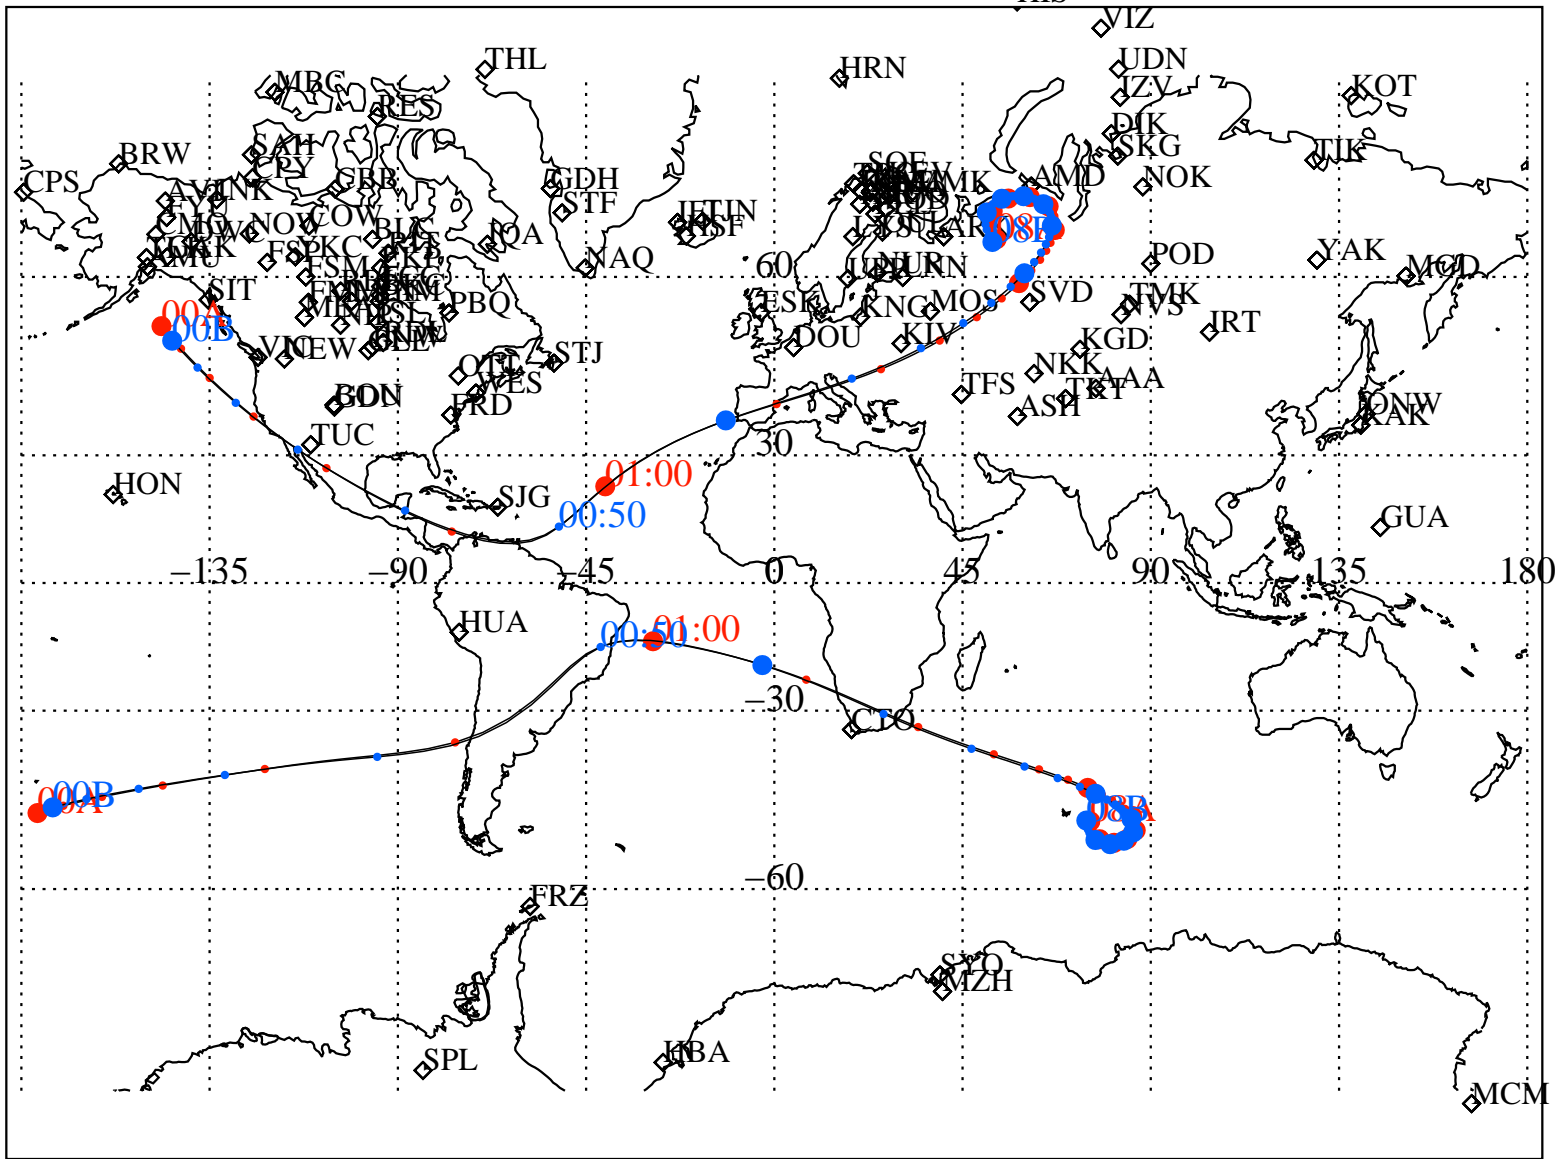

ALE
 VAN ALLEN PROBES 2014 130 (05/10) 00:00 to 2014 130 (05/10) 08:00

RBSPA-A, RBSPB-B,