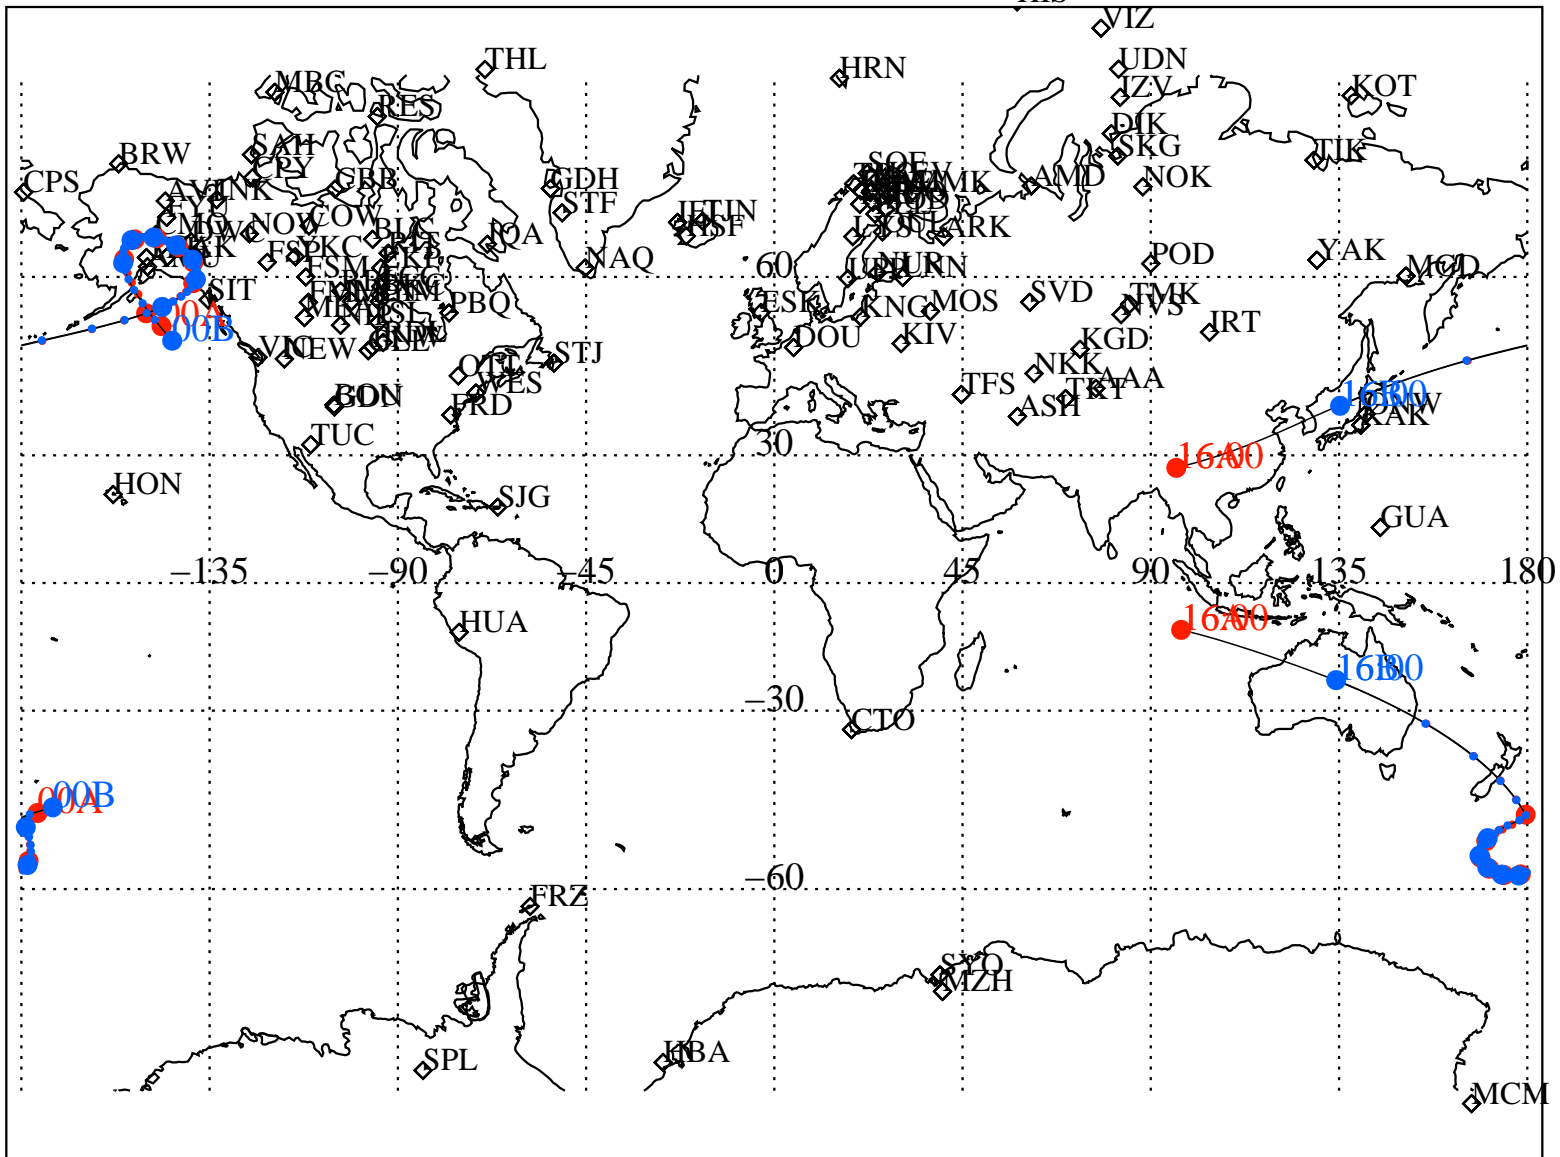

ALE
VAN ALLEN PROBES 2014 129 (05/09) 16:00 to 2014 130 (05/10) 00:00

RBSPA-A, RBSPB-B,