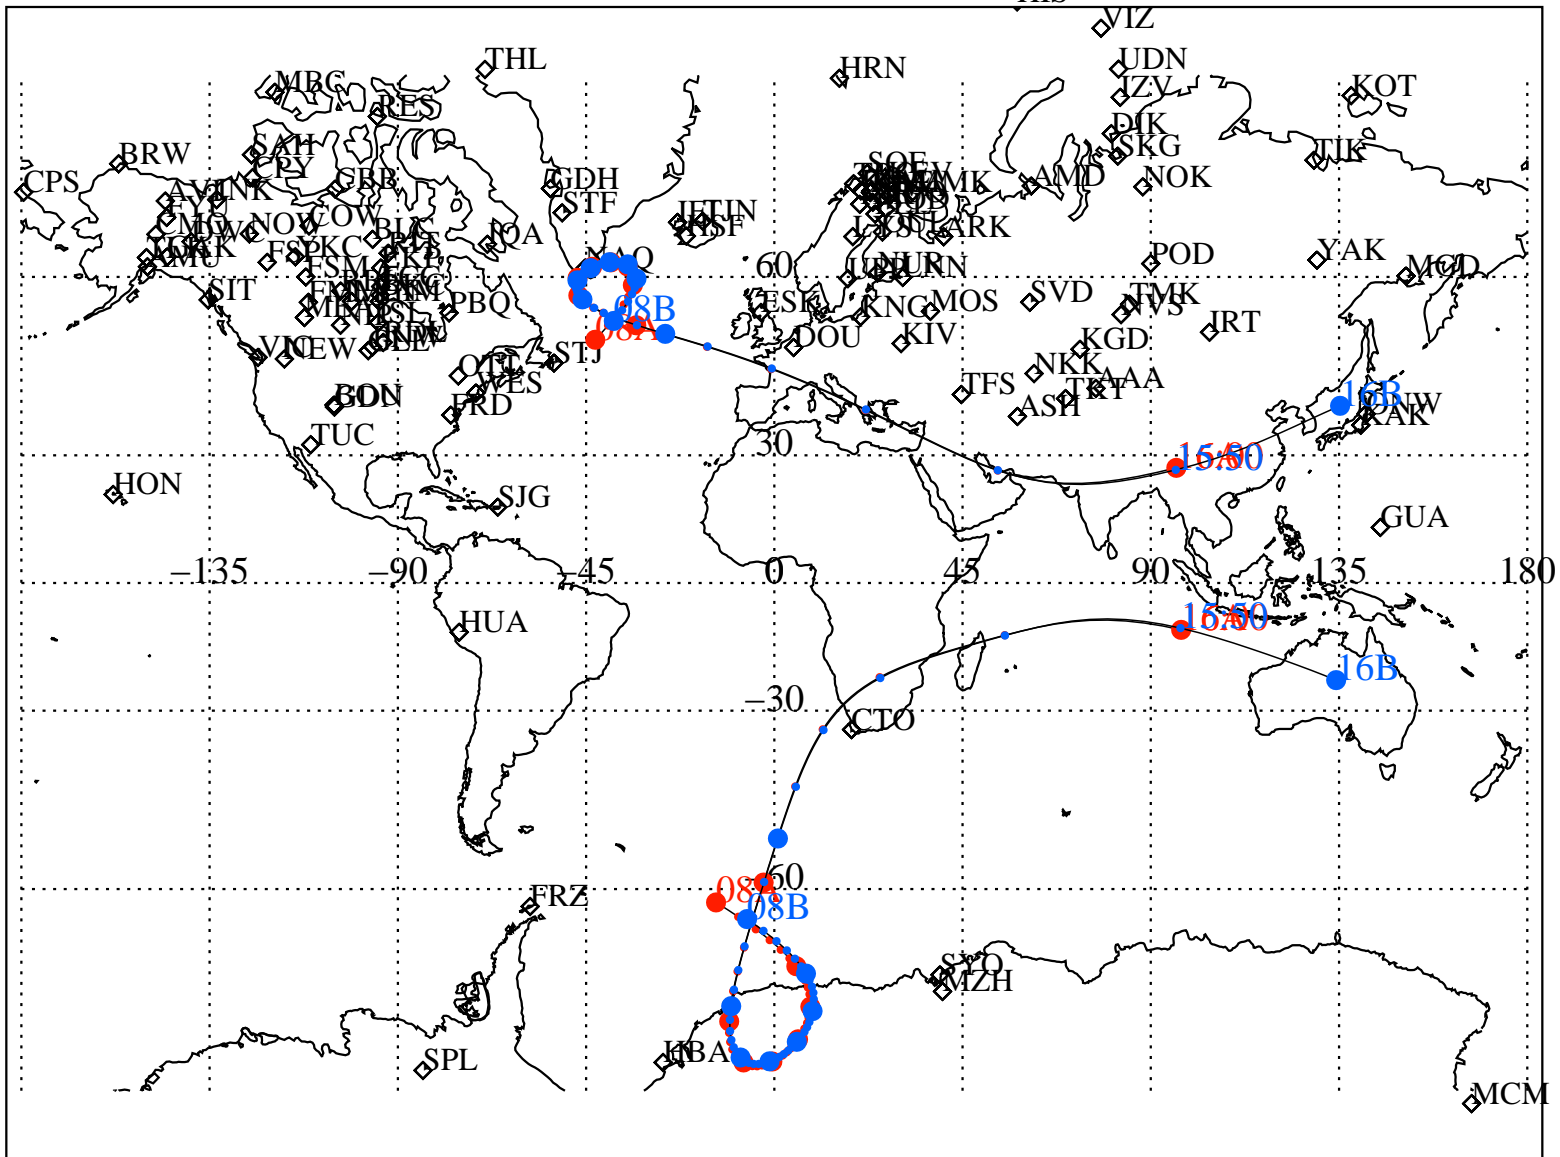

ALE
 VAN ALLEN PROBES 2014 129 (05/09) 08:00 to 2014 129 (05/09) 16:00

RBSPA-A, RBSPB-B,