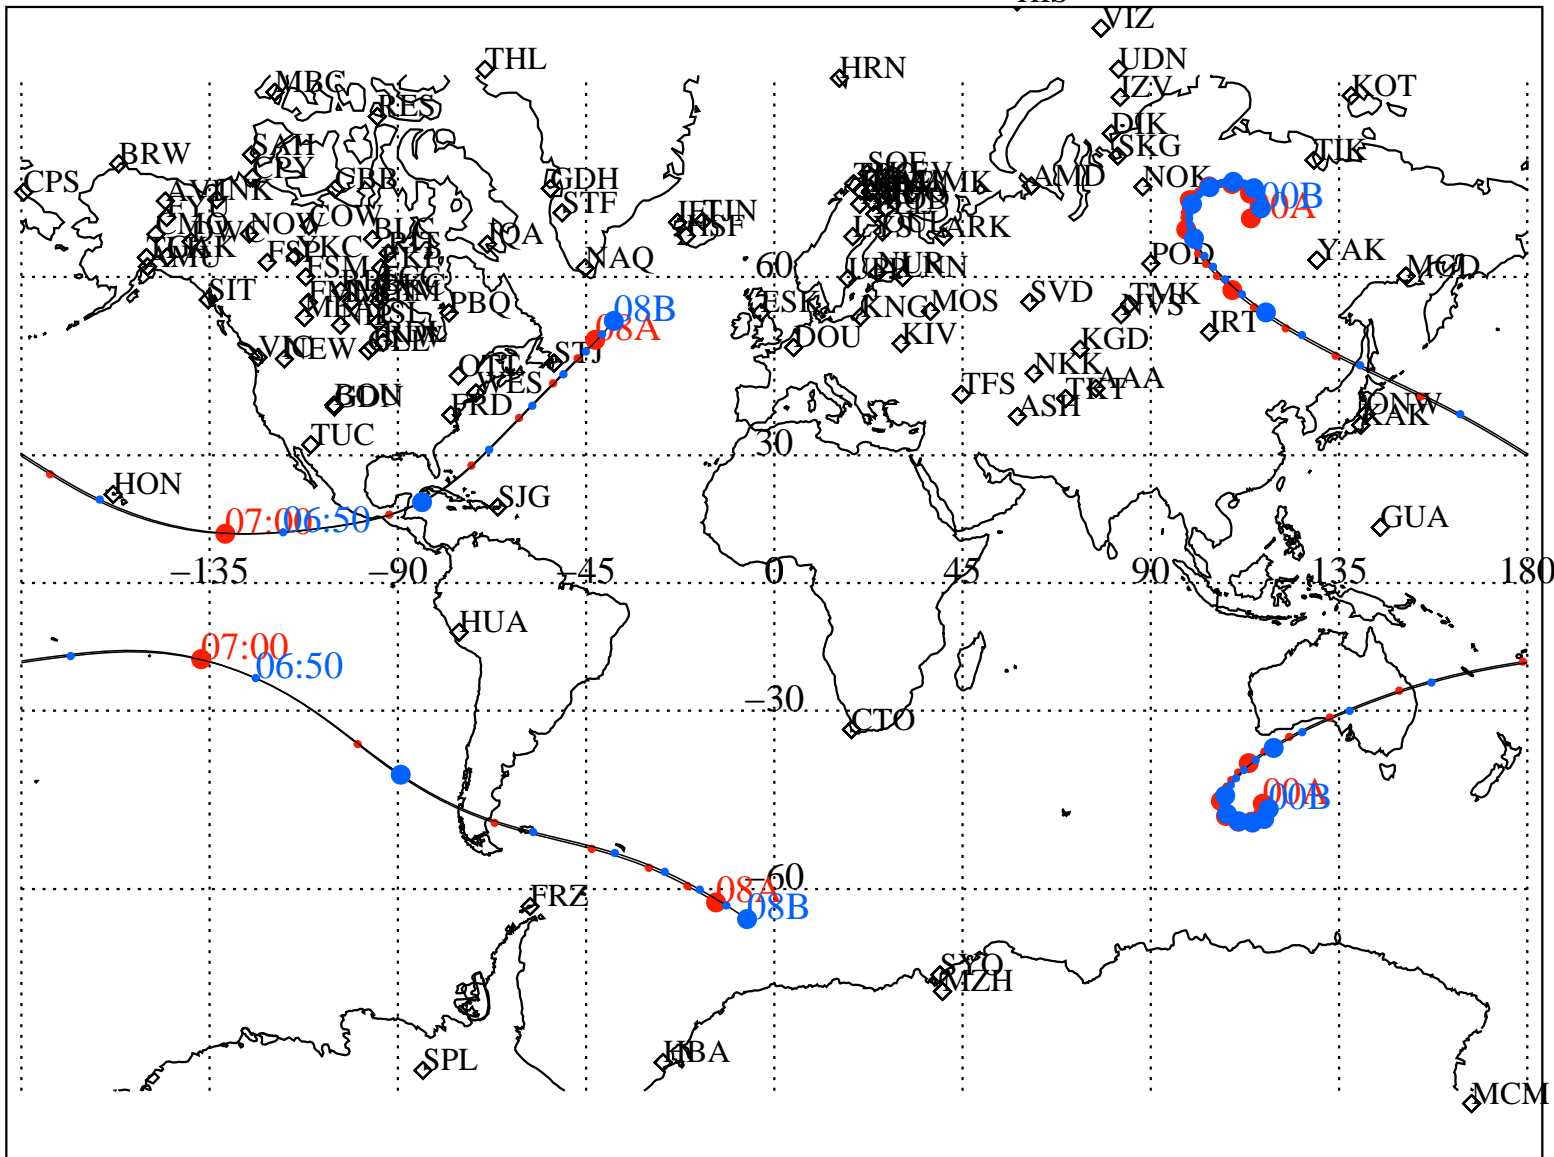

ALE
 VAN ALLEN PROBES 2014 129 (05/09) 00:00 to 2014 129 (05/09) 08:00

RBSPA-A, RBSPB-B,