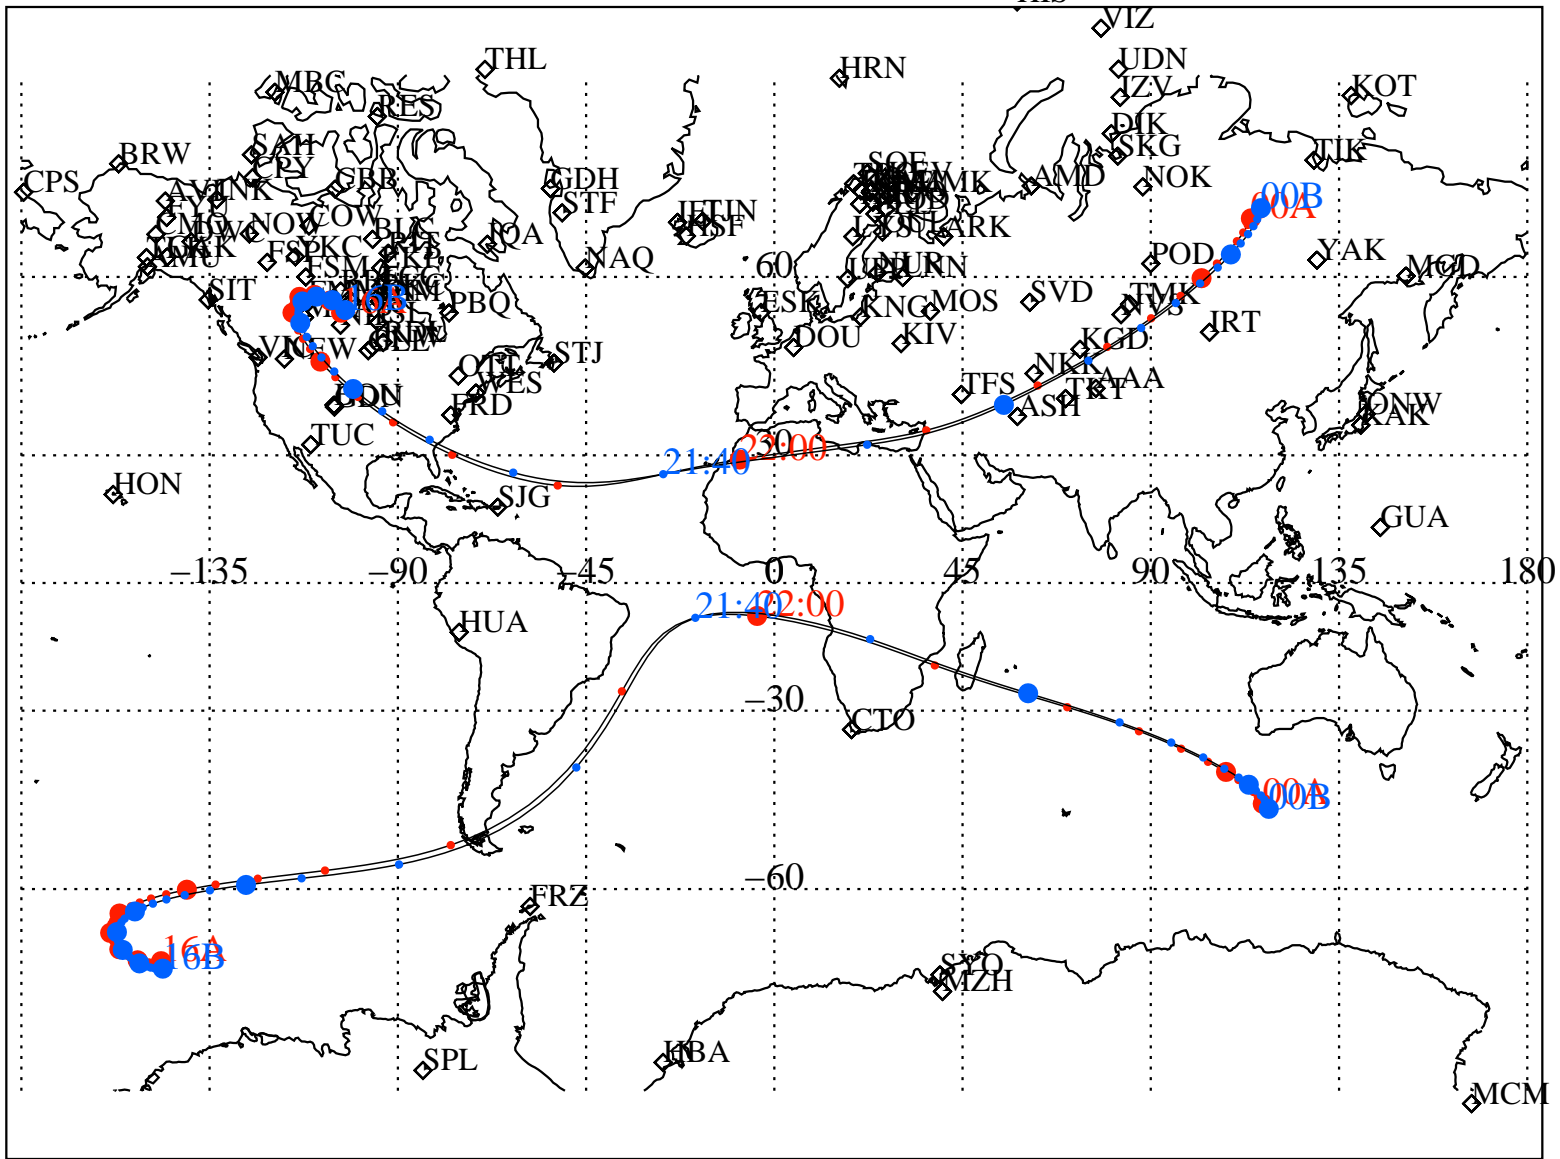

ALE
 VAN ALLEN PROBES 2014 128 (05/08) 16:00 to 2014 129 (05/09) 00:00

RBSPA-A, RBSPB-B,