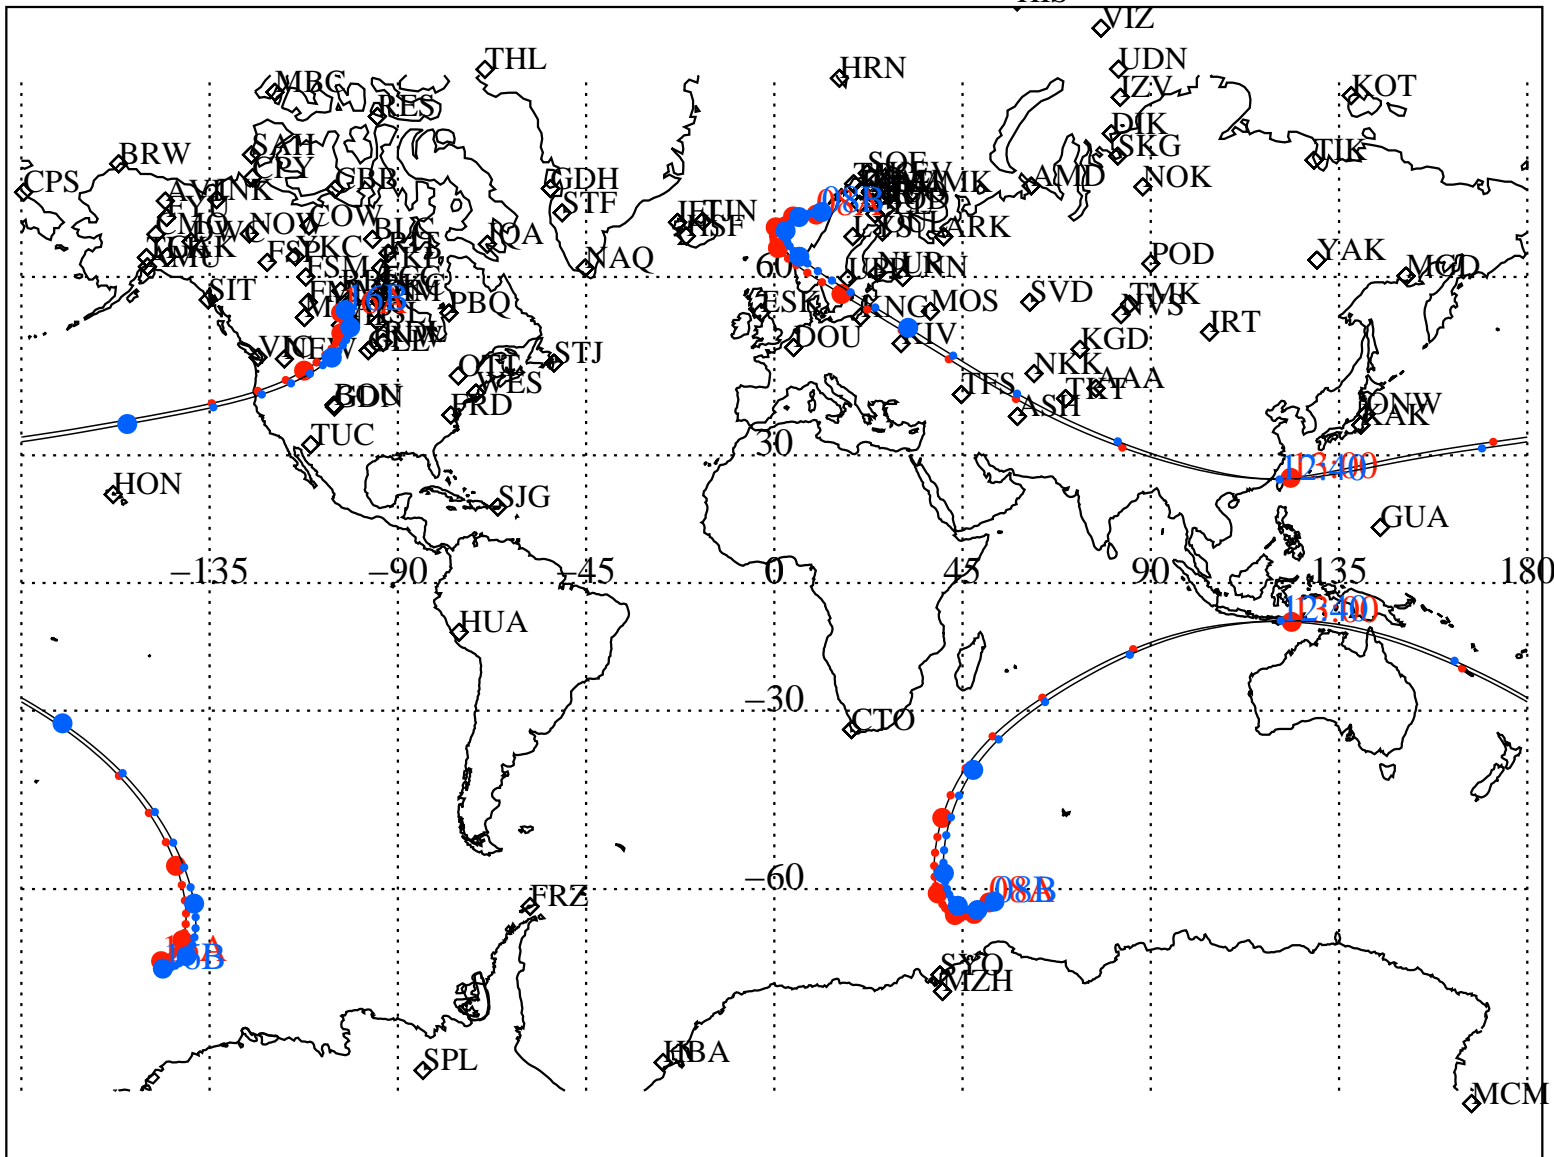

ALE
VAN ALLEN PROBES 2014 128 (05/08) 08:00 to 2014 128 (05/08) 16:00

RBSPA-A, RBSPB-B,