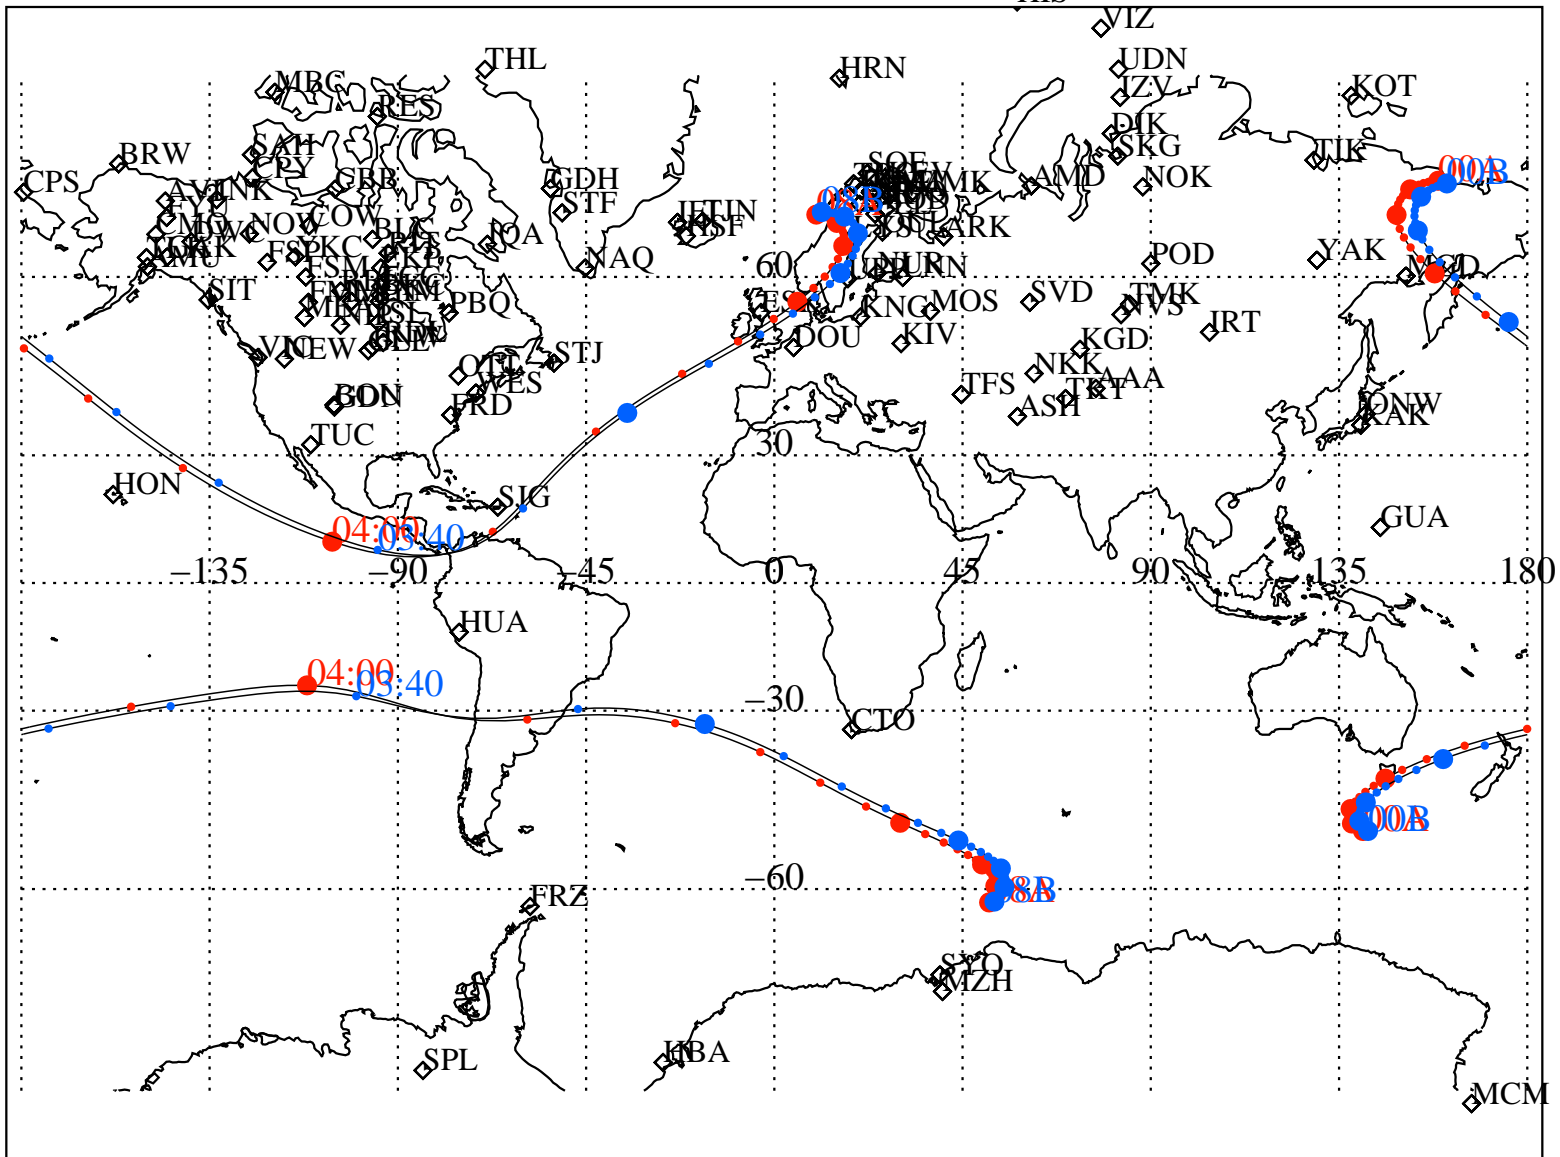

ALE  
 VAN ALLEN PROBES 2014 128 (05/08) 00:00 to 2014 128 (05/08) 08:00

RBSPA-A, RBSPB-B,