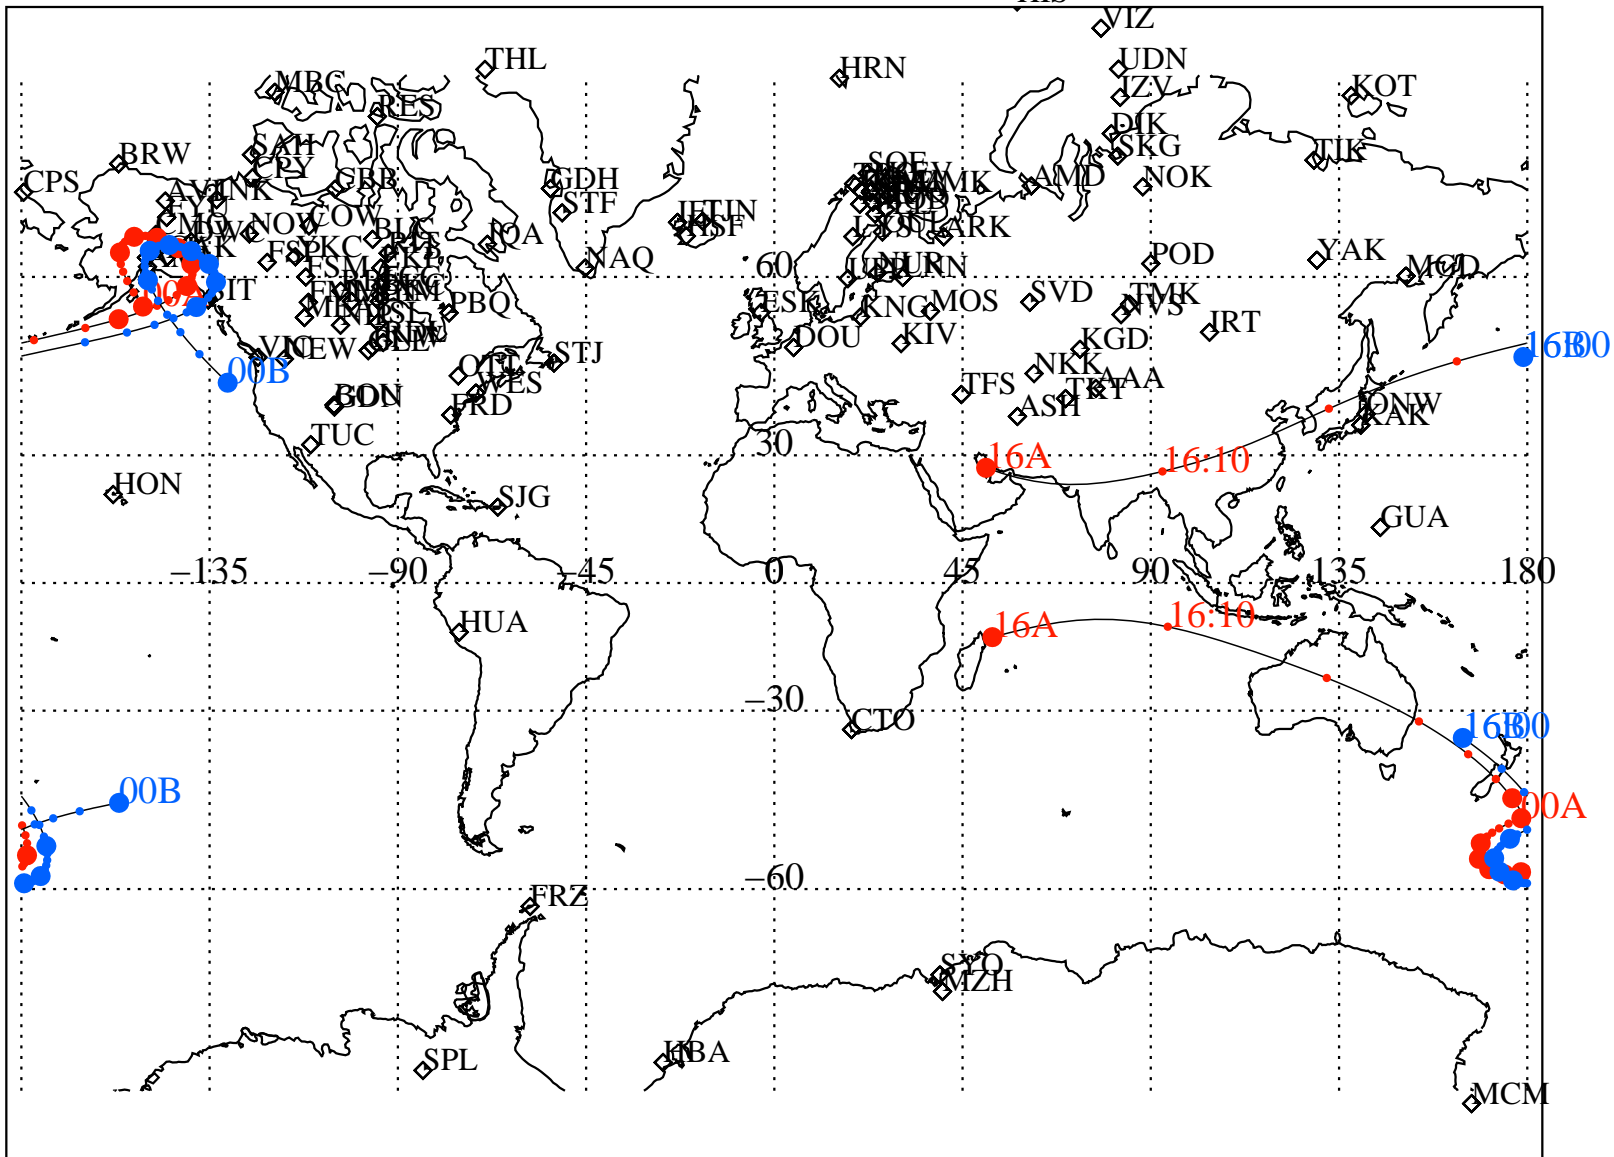

ALE
 VAN ALLEN PROBES 2014 126 (05/06) 16:00 to 2014 127 (05/07) 00:00

RBSPA-A, RBSPB-B,