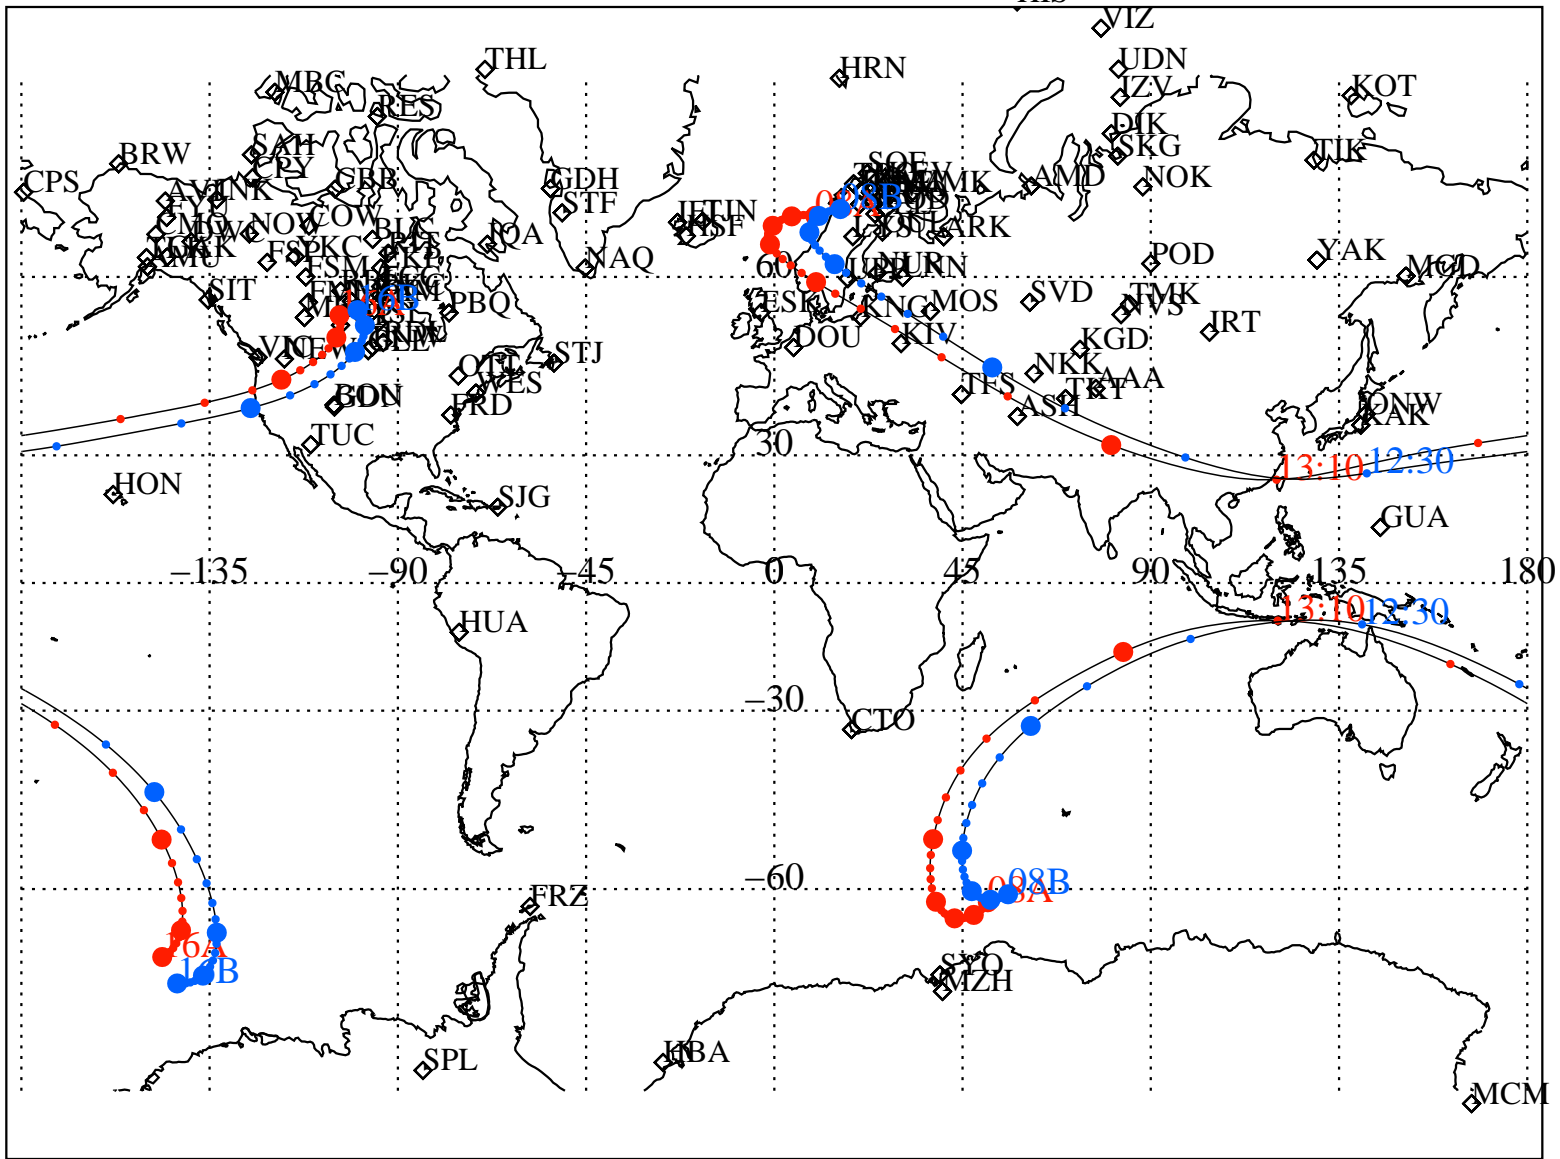

ALE  
 VAN ALLEN PROBES 2014 125 (05/05) 08:00 to 2014 125 (05/05) 16:00

RBSPA-A, RBSPB-B,