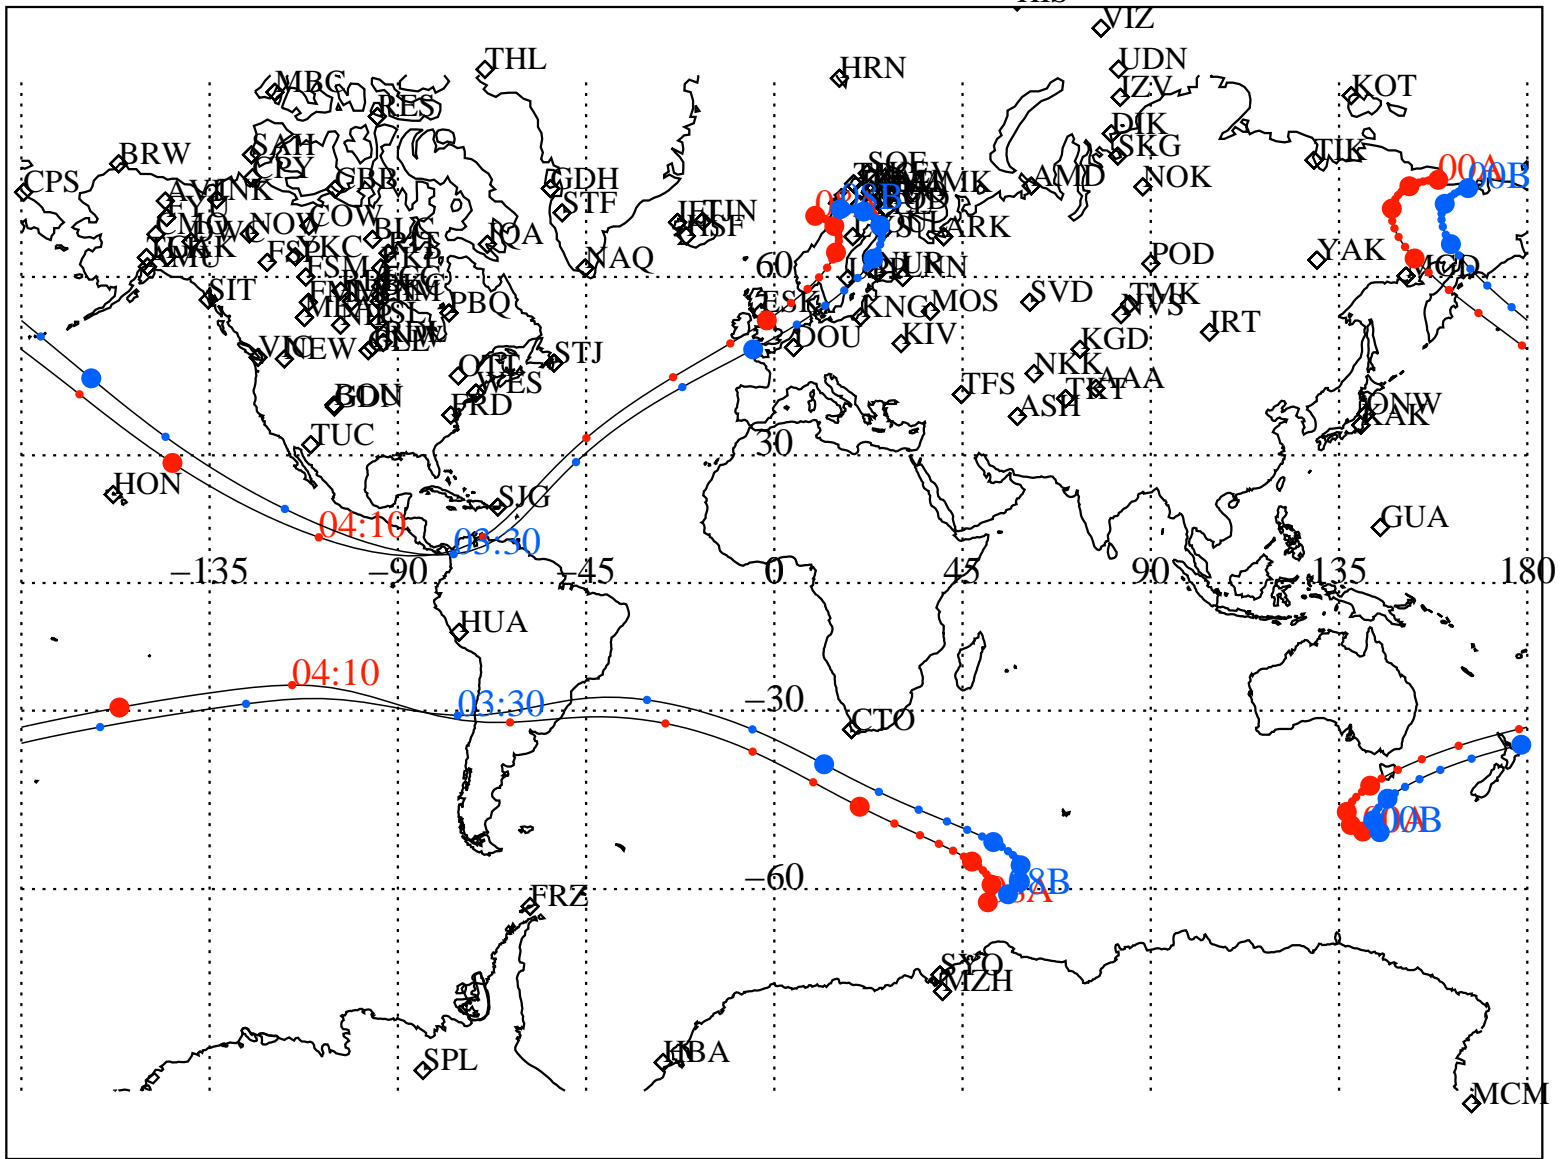

ALE  
 VAN ALLEN PROBES 2014 125 (05/05) 00:00 to 2014 125 (05/05) 08:00

RBSPA-A, RBSPB-B,