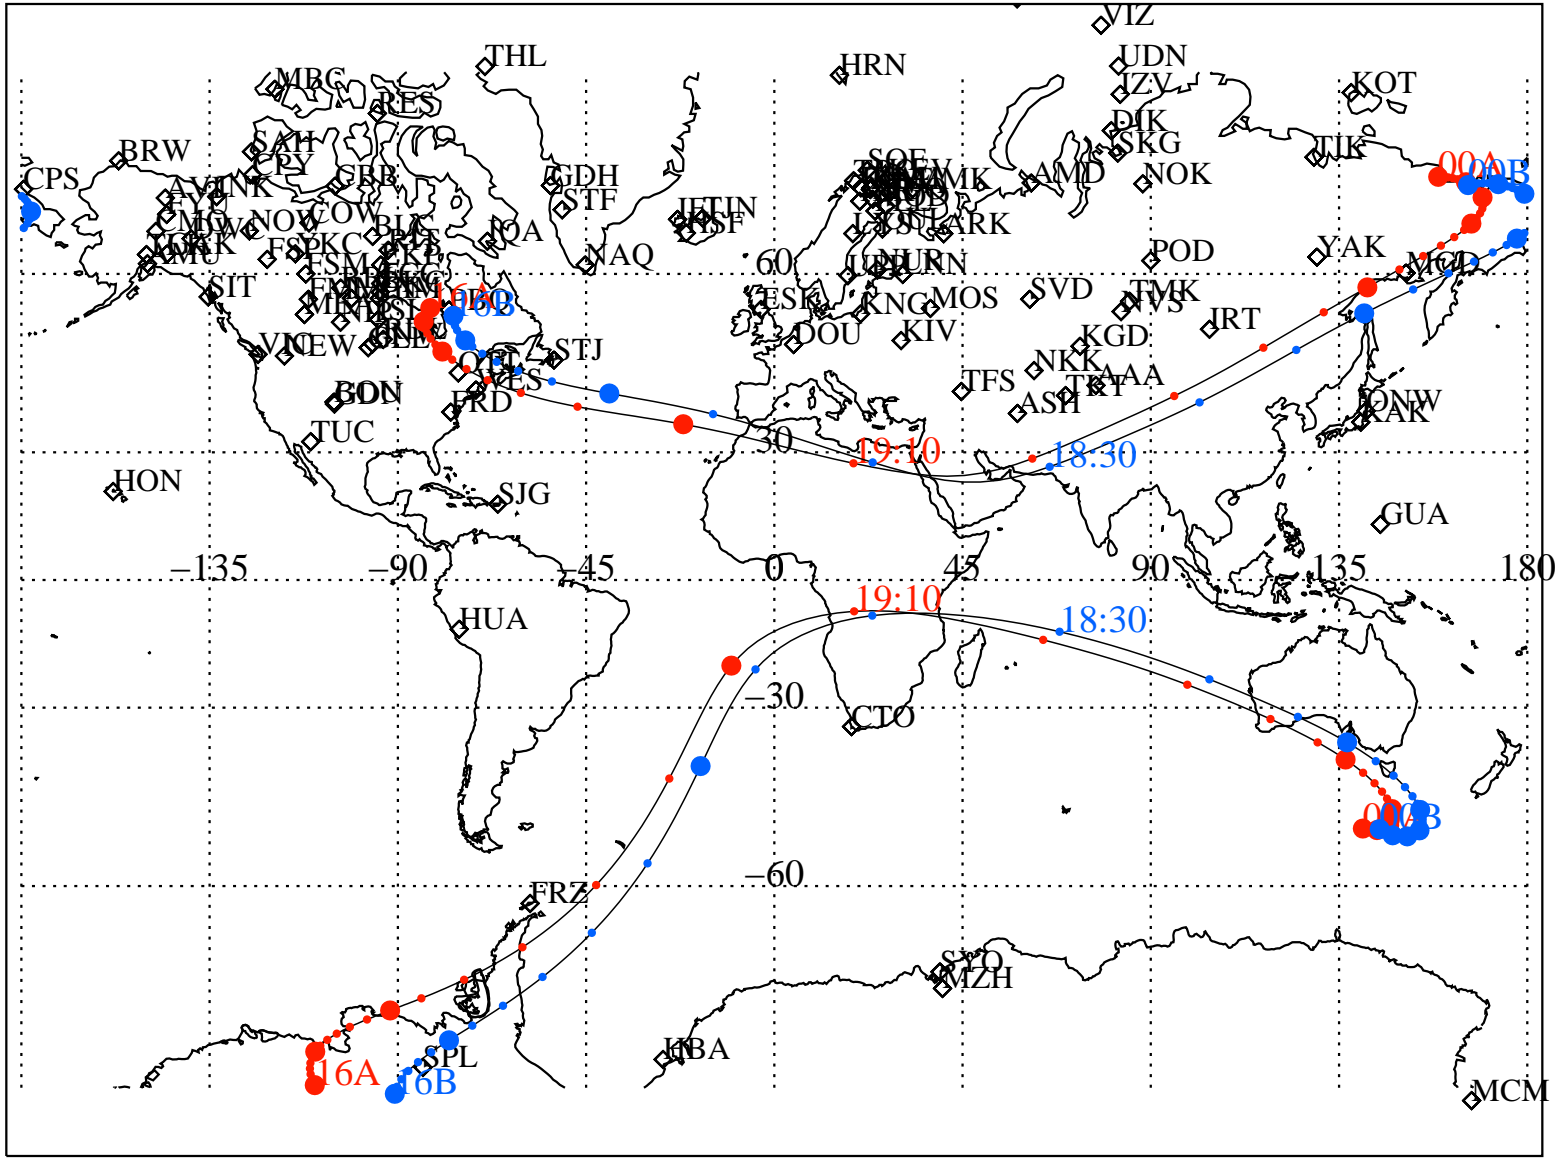

ALE
 VAN ALLEN PROBES 2014 124 (05/04) 16:00 to 2014 125 (05/05) 00:00

RBSPA-A, RBSPB-B,