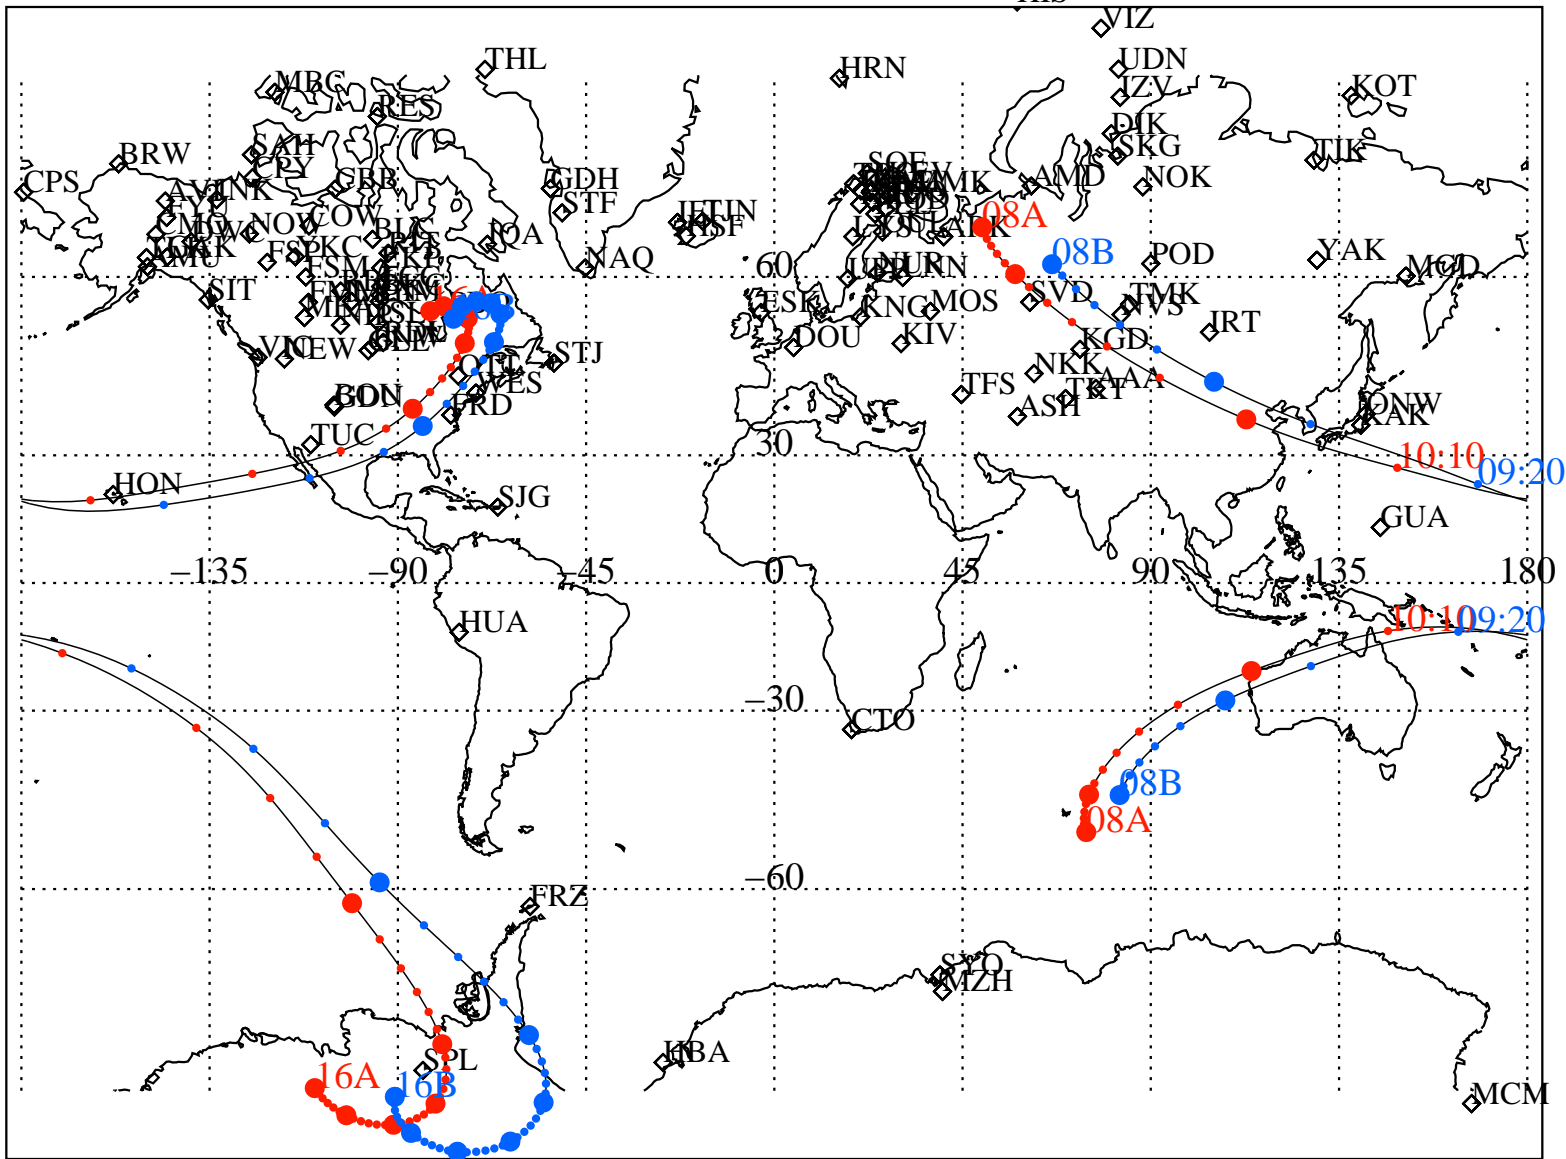

ALE  
 VAN ALLEN PROBES 2014 124 (05/04) 08:00 to 2014 124 (05/04) 16:00

RBSPA-A, RBSPB-B,