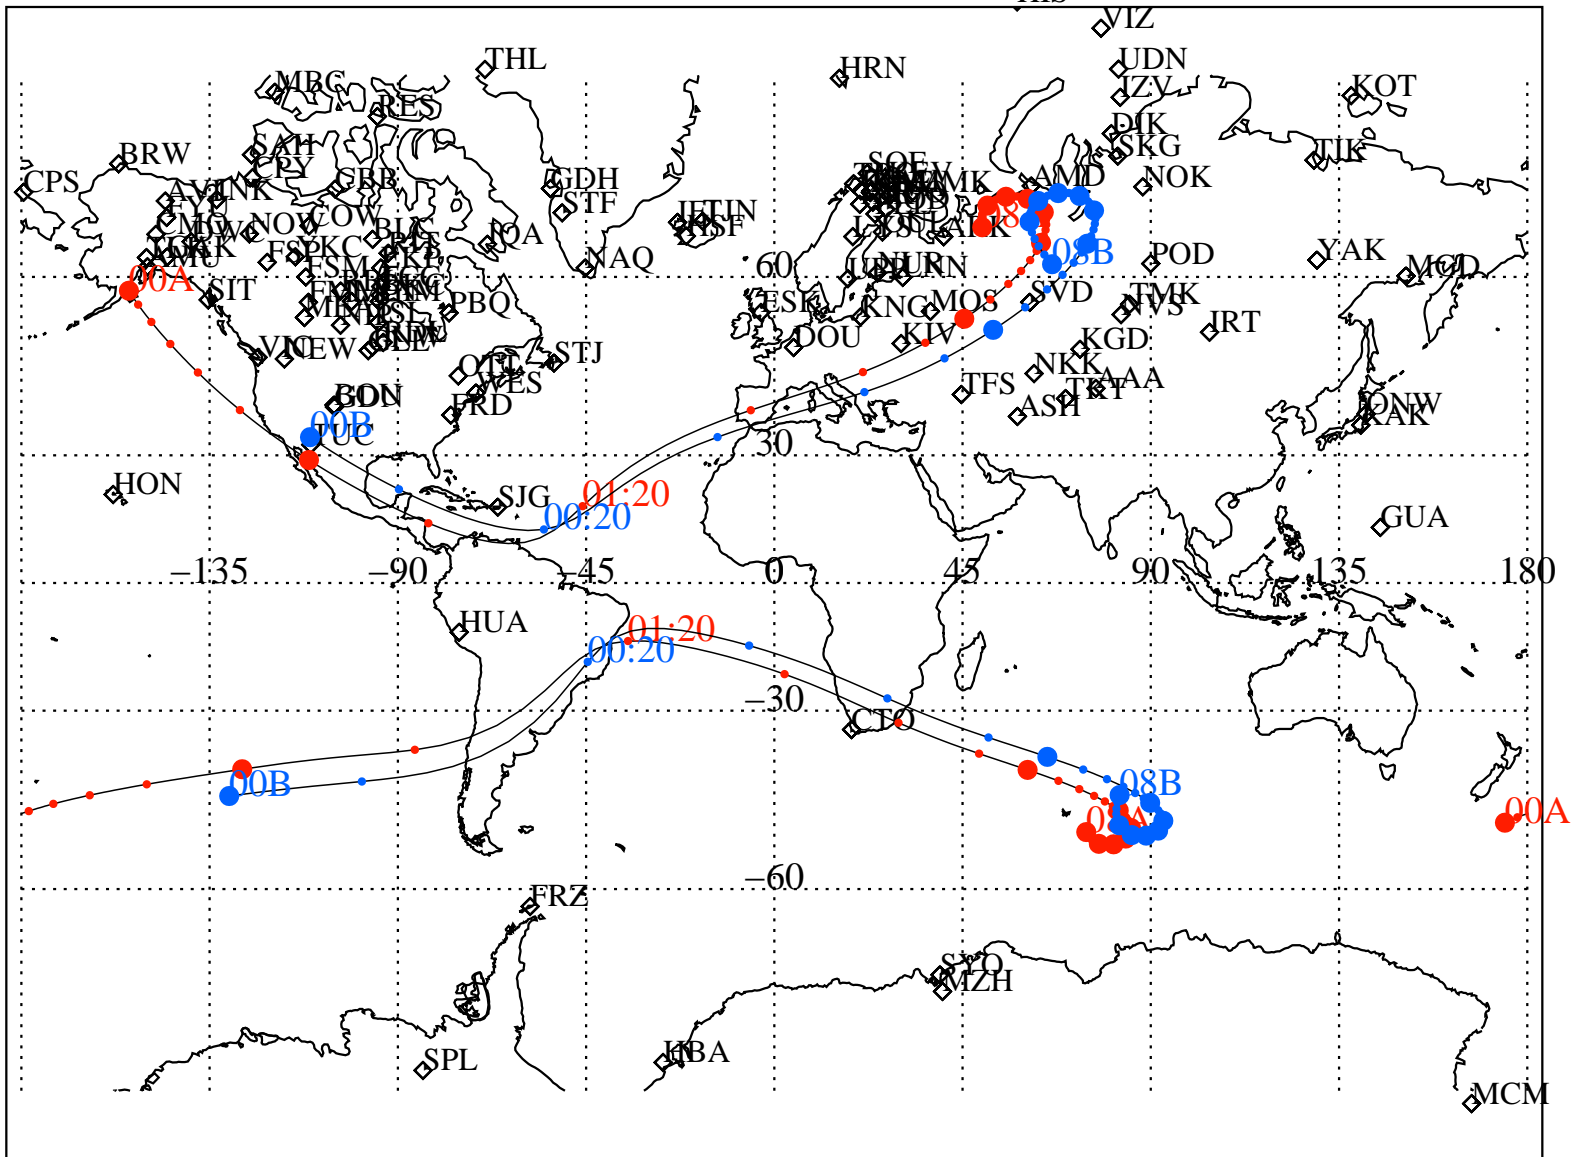

ALE
 VAN ALLEN PROBES 2014 124 (05/04) 00:00 to 2014 124 (05/04) 08:00

RBSPA-A, RBSPB-B,