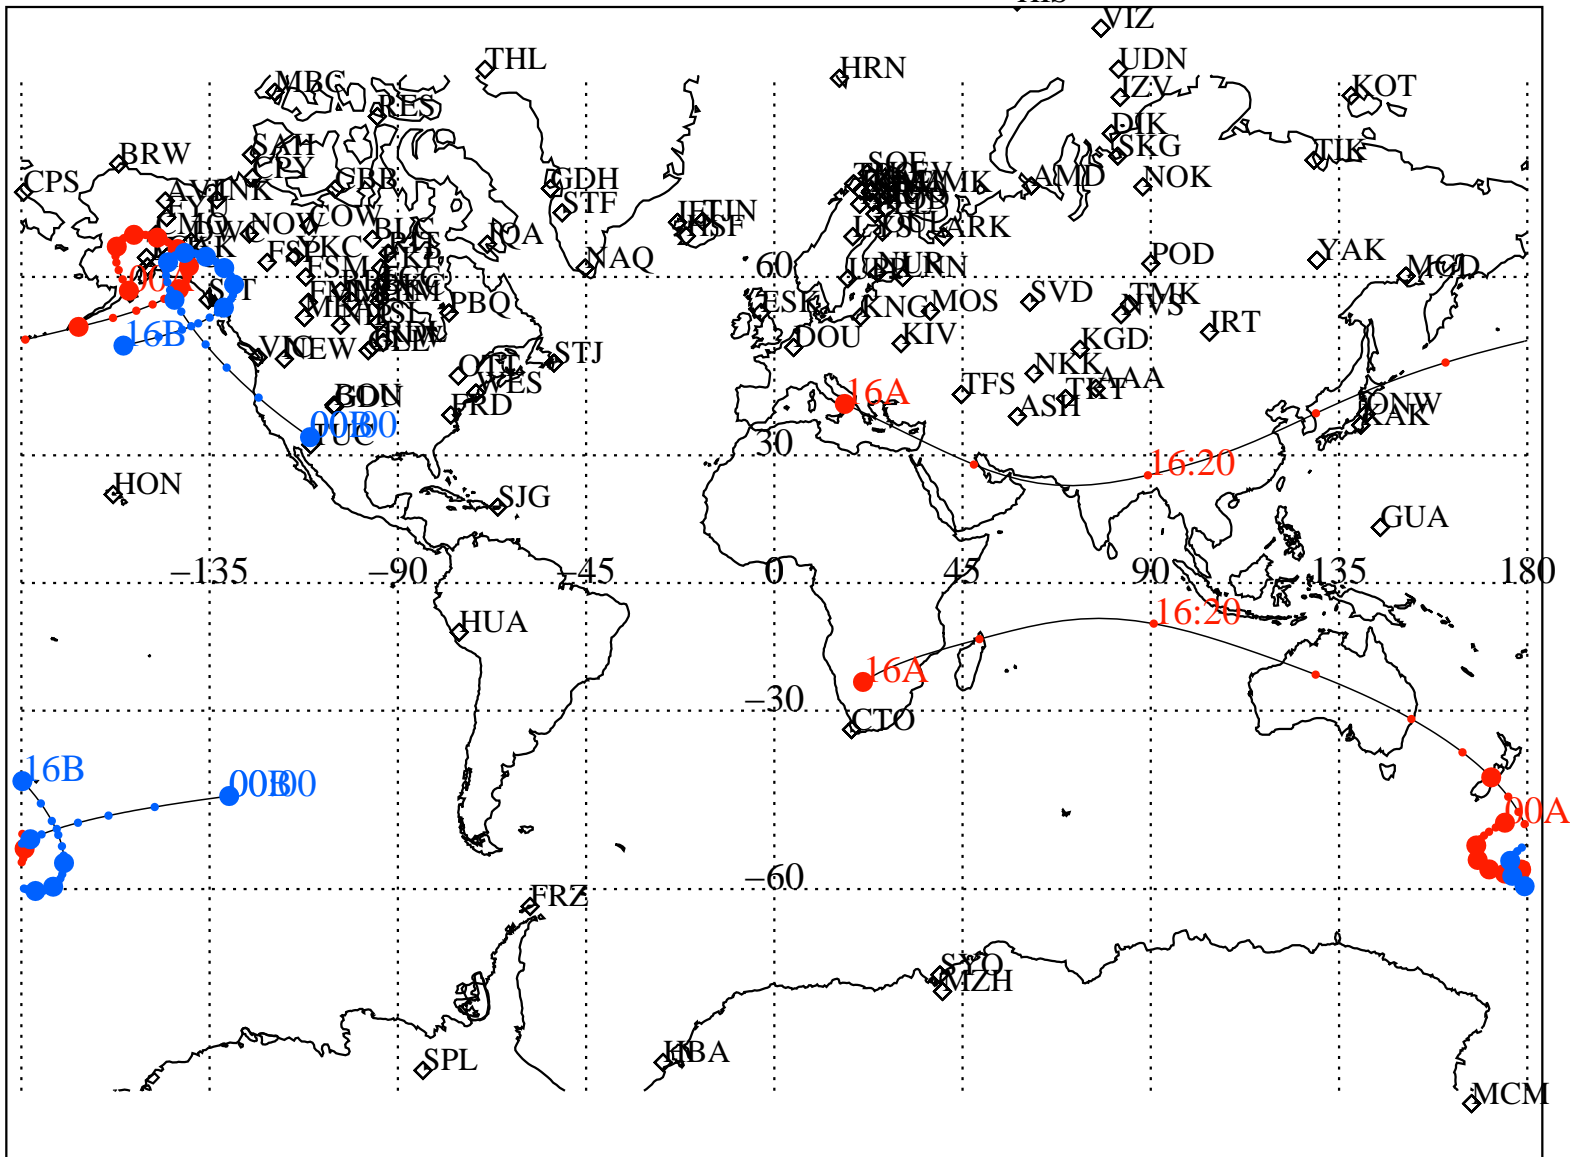

ALE
VAN ALLEN PROBES 2014 123 (05/03) 16:00 to 2014 124 (05/04) 00:00

RBSPA-A, RBSPB-B,