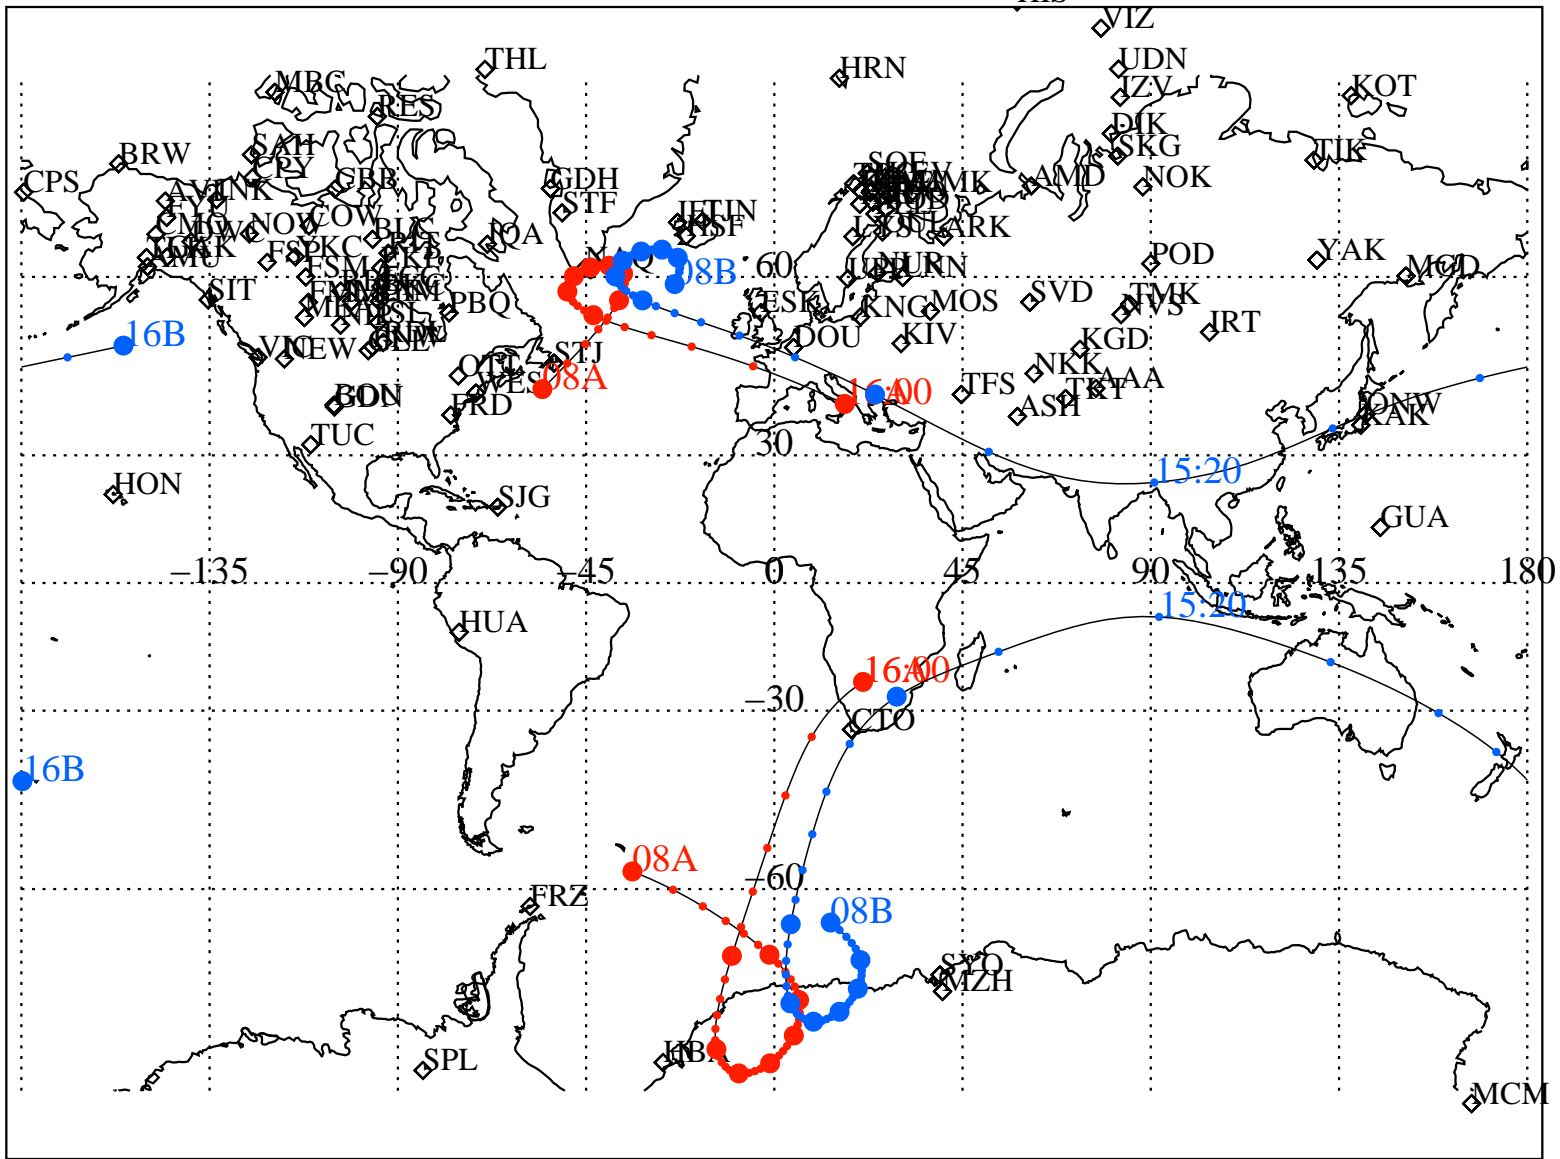

ALE
 VAN ALLEN PROBES 2014 123 (05/03) 08:00 to 2014 123 (05/03) 16:00

RBSPA-A, RBSPB-B,