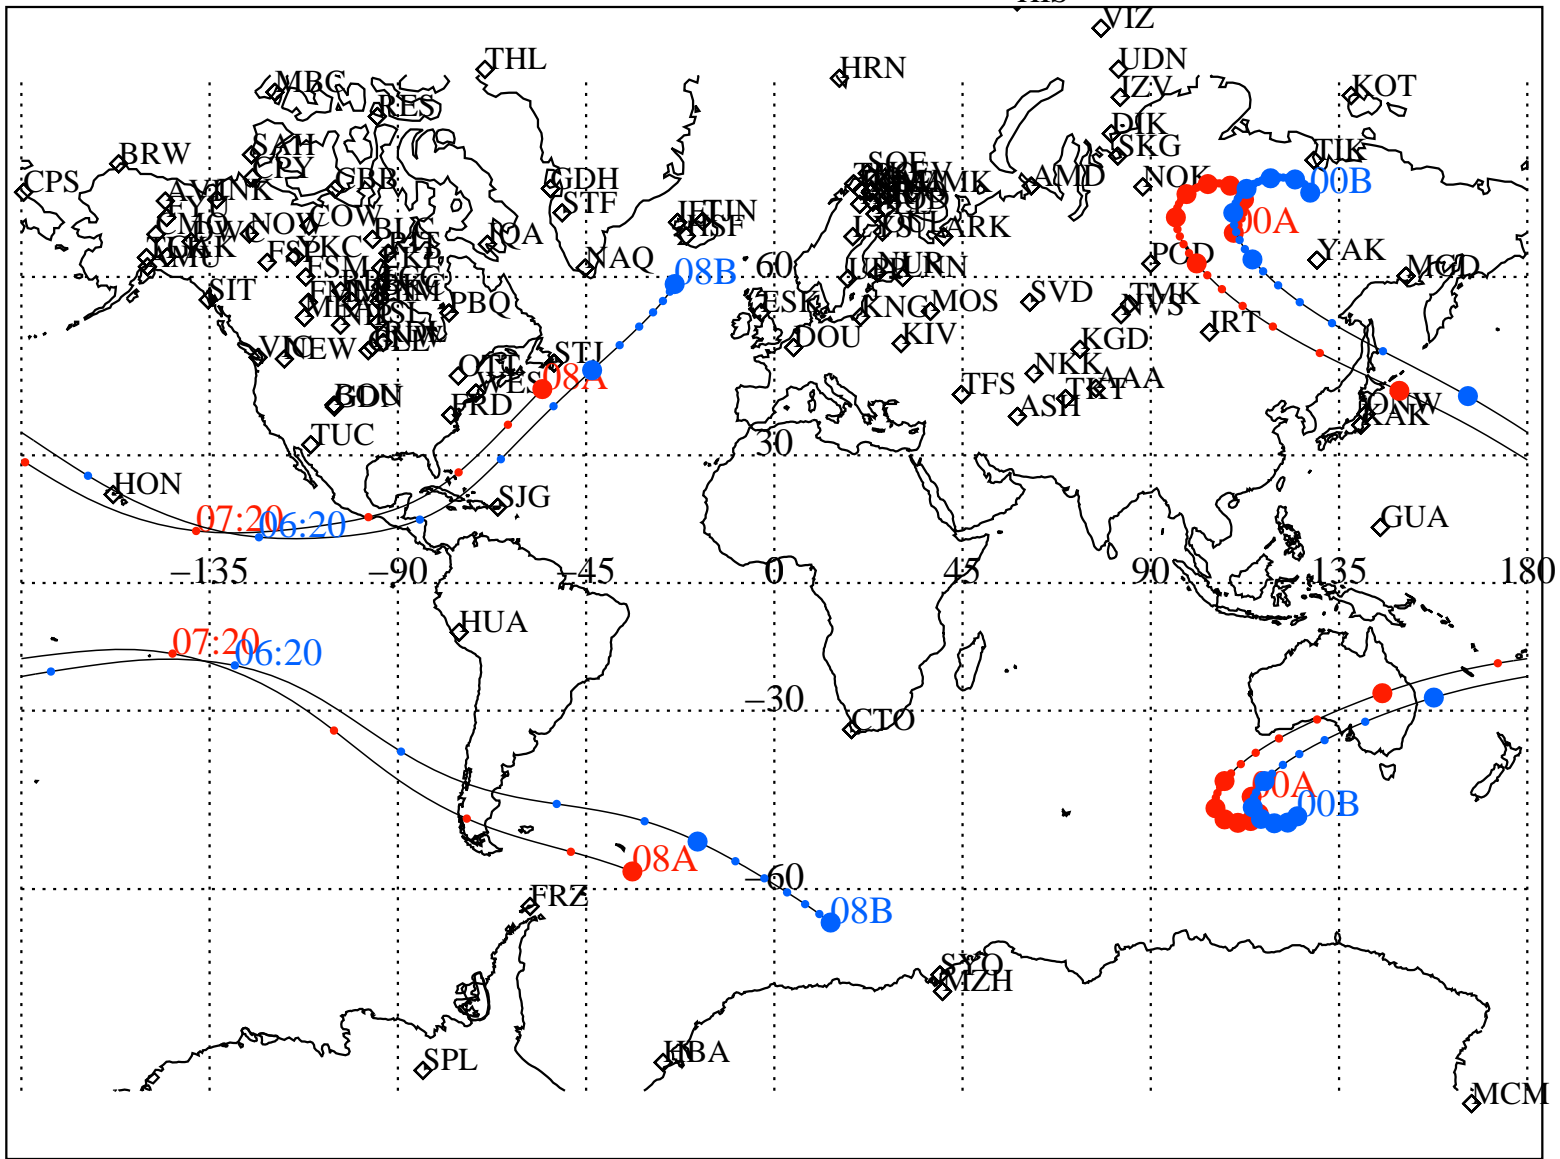

ALE
 VAN ALLEN PROBES 2014 123 (05/03) 00:00 to 2014 123 (05/03) 08:00

RBSPA-A, RBSPA-B,