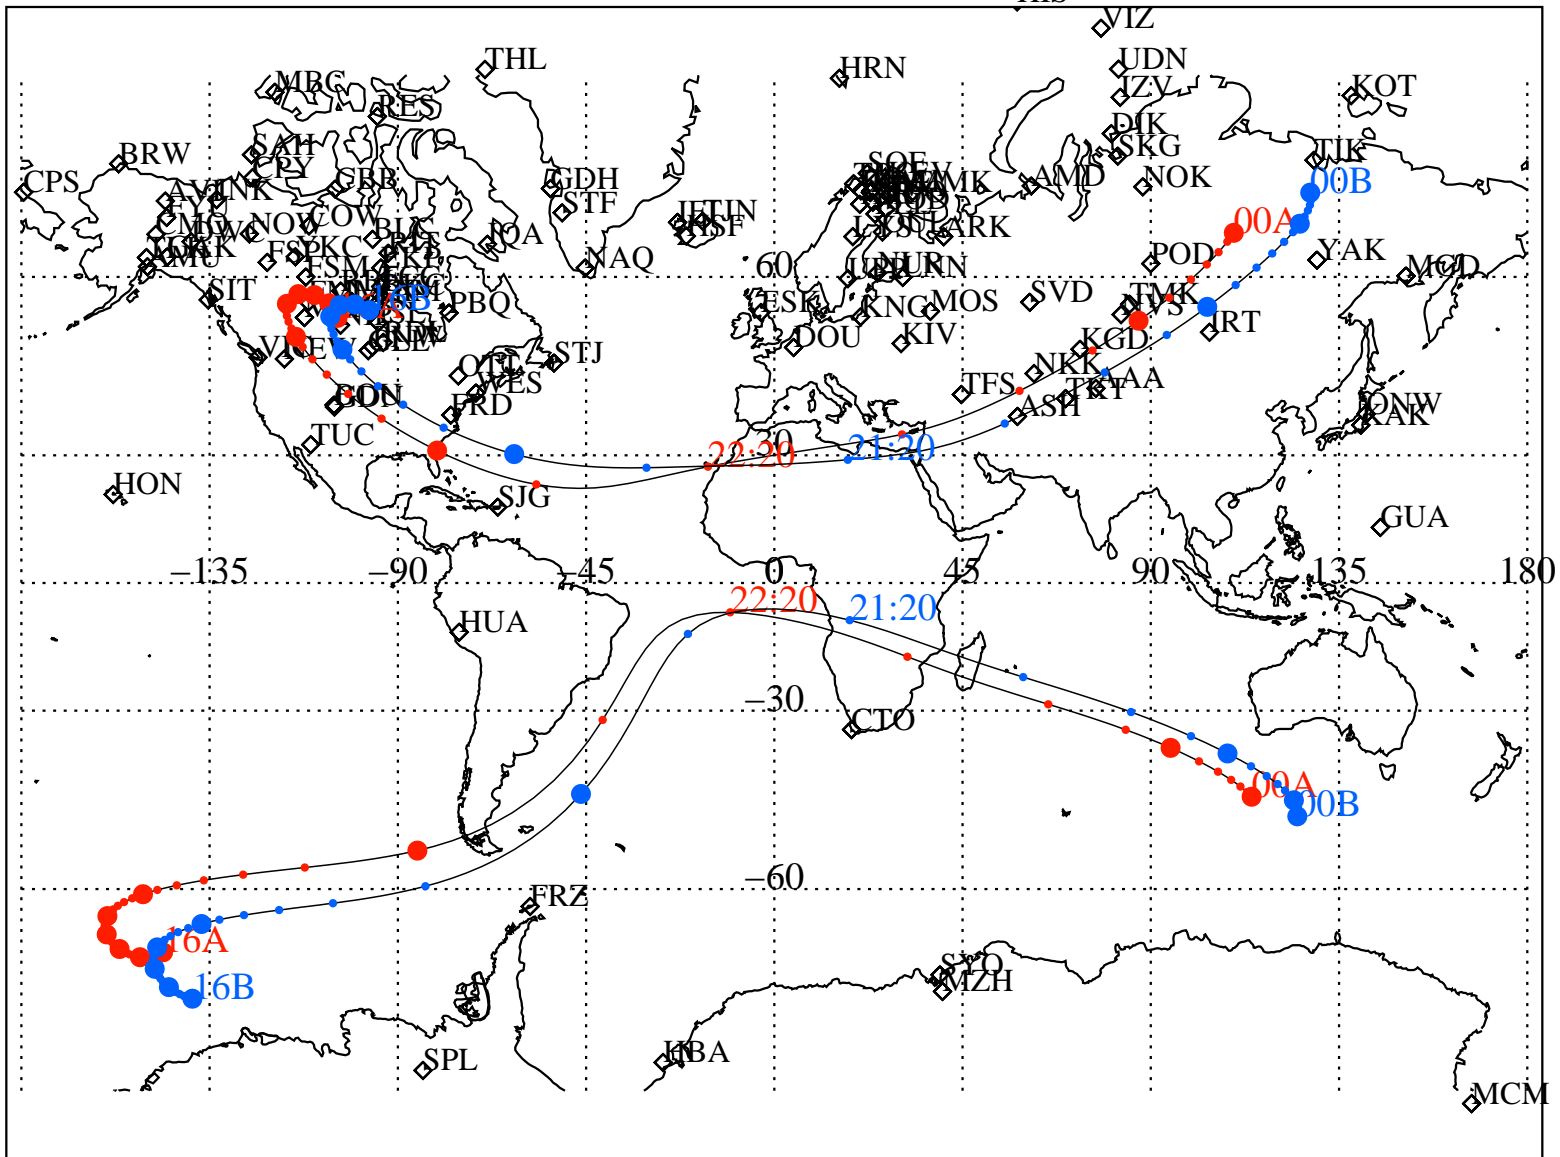

ALE  
 VAN ALLEN PROBES 2014 122 (05/02) 16:00 to 2014 123 (05/03) 00:00

RBSPA-A, RBSPA-B,