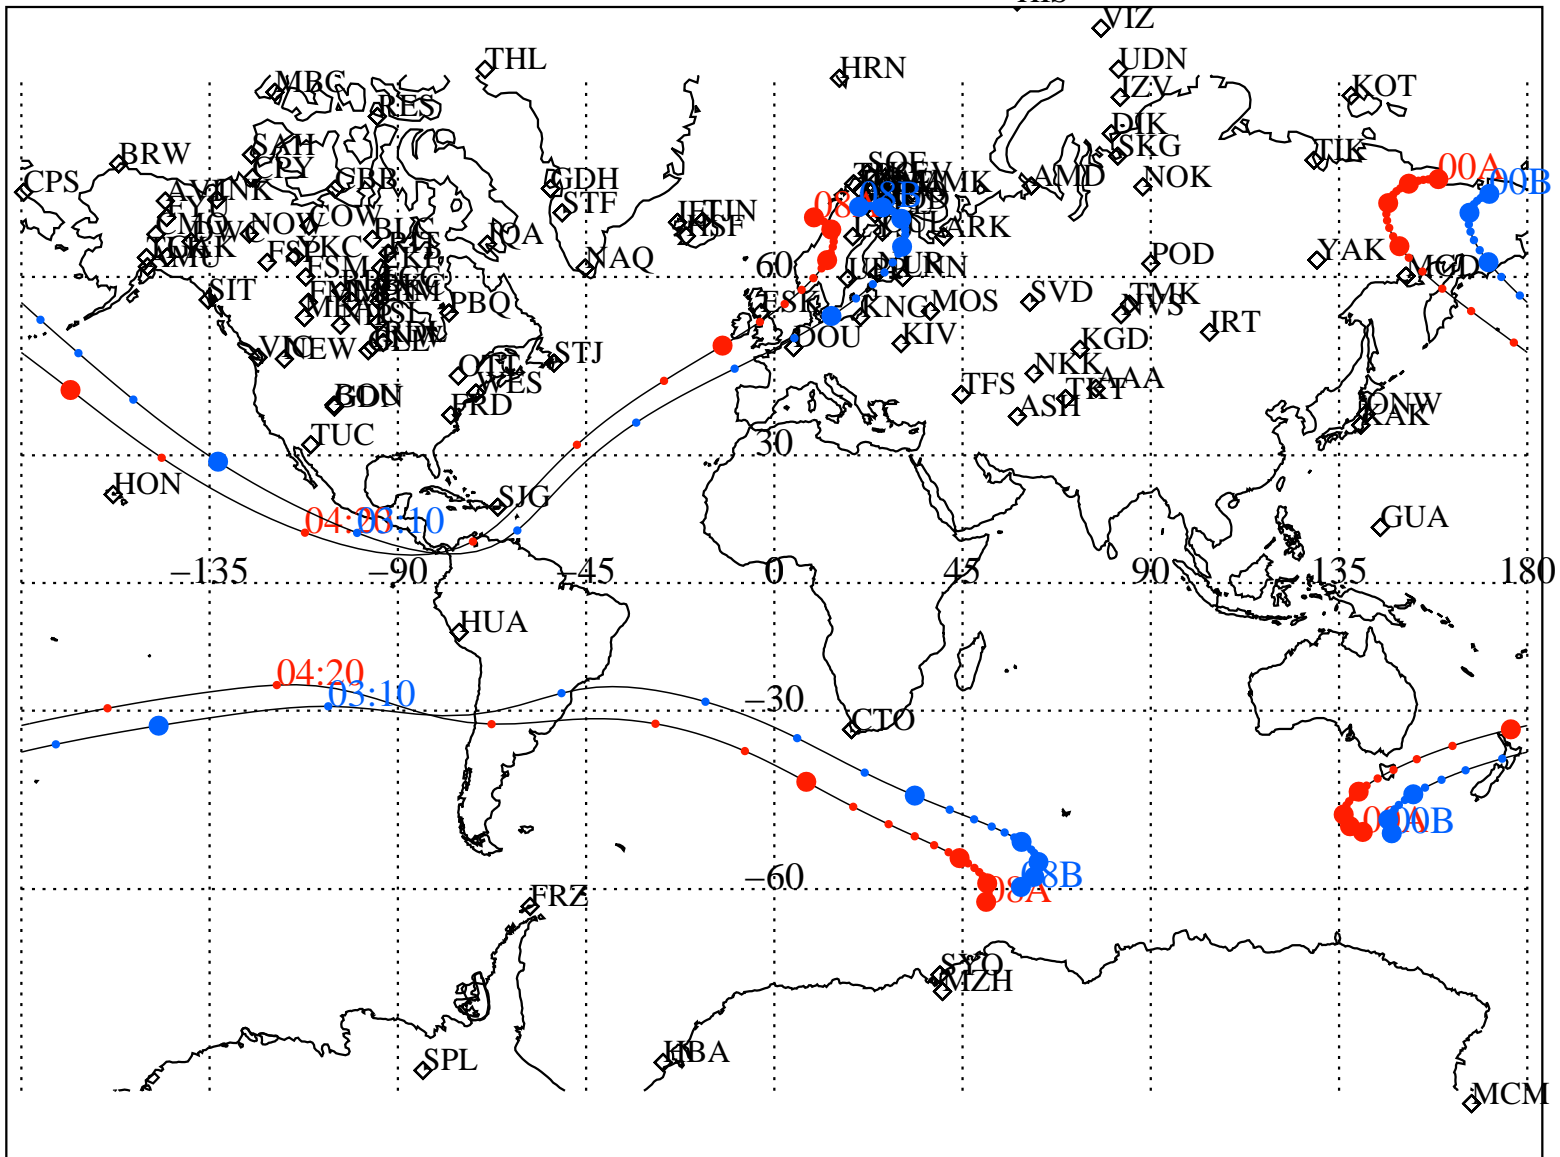

ALE  
 VAN ALLEN PROBES 2014 122 (05/02) 00:00 to 2014 122 (05/02) 08:00

RBSPA-A, RBSPB-B,