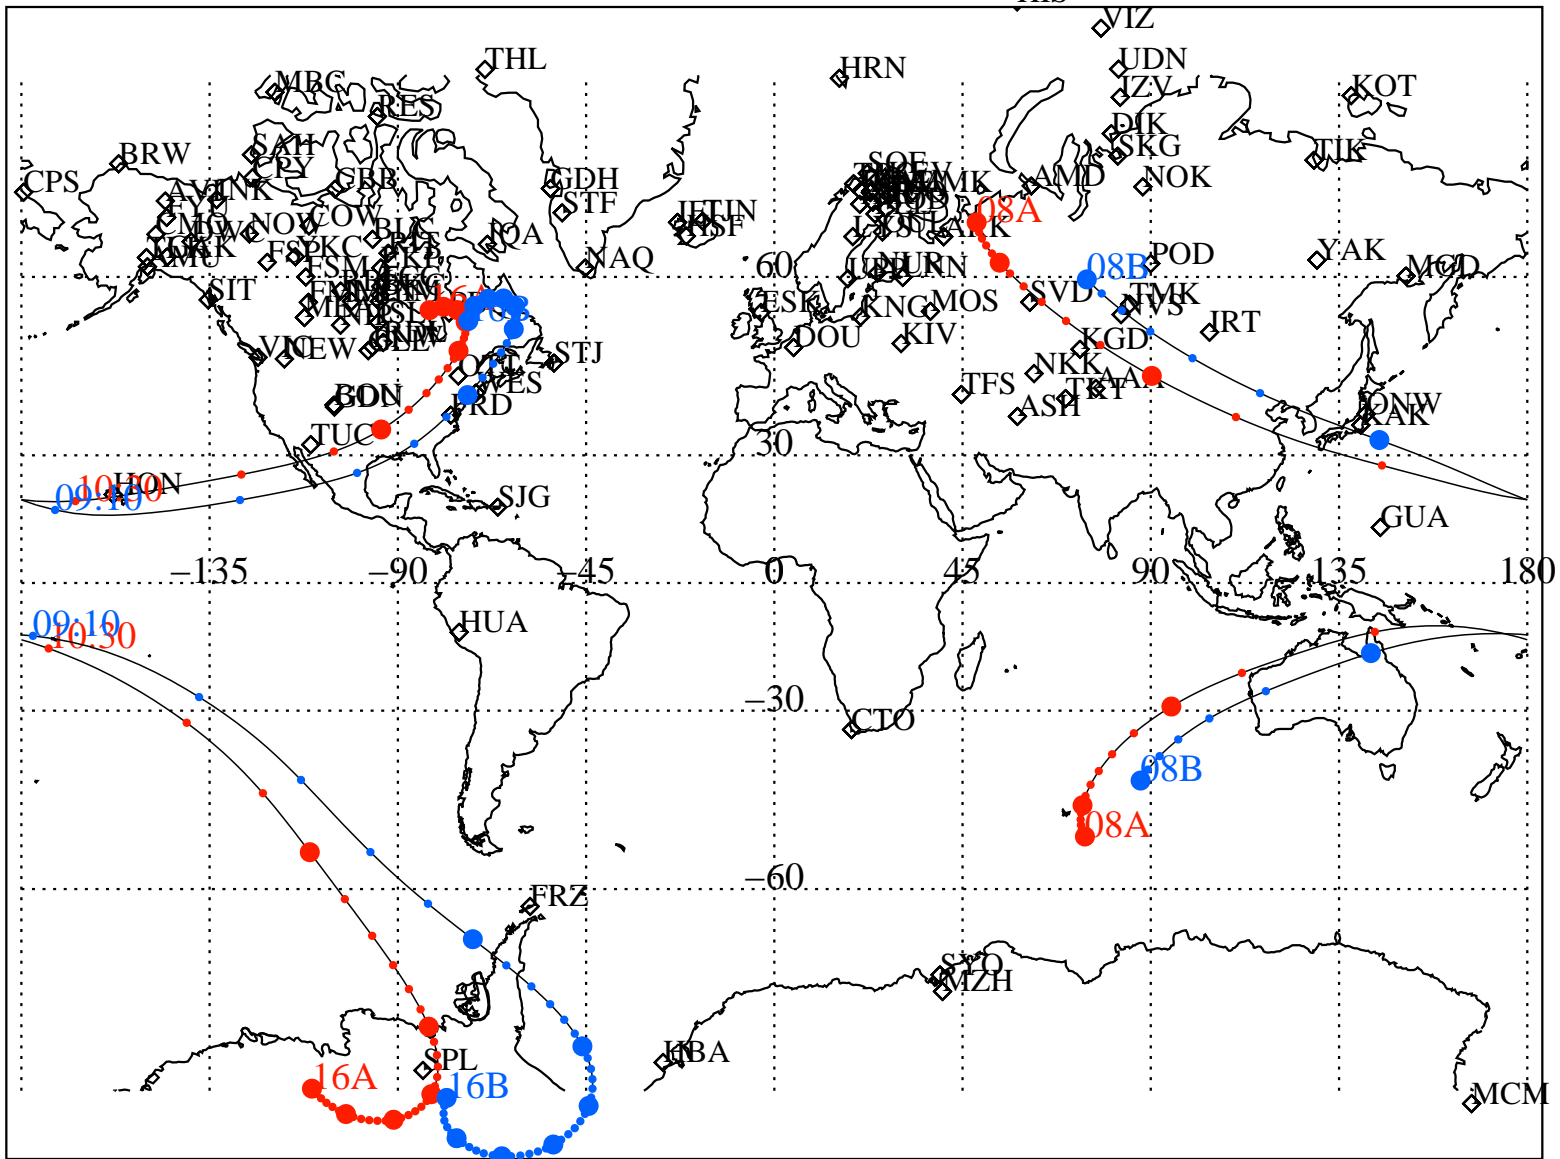

ALE
VAN ALLEN PROBES 2014 121 (05/01) 08:00 to 2014 121 (05/01) 16:00

RBSPA-A, RBSPB-B,