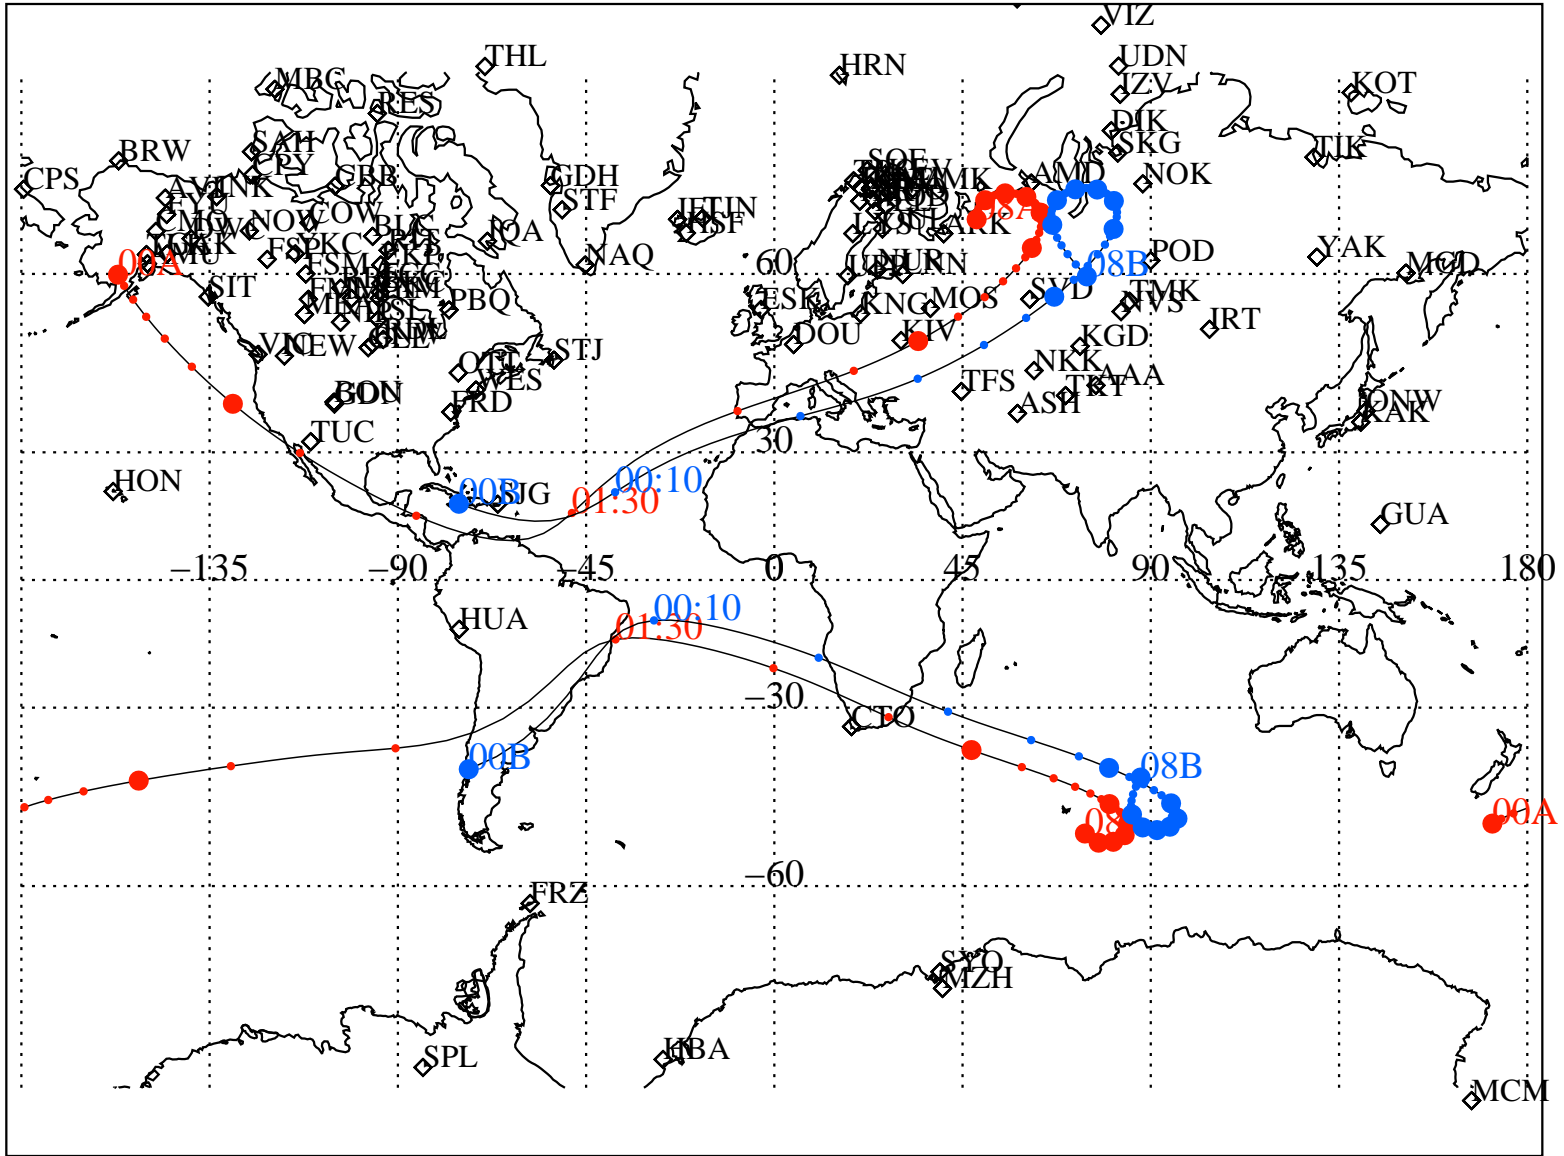

ALE
VAN ALLEN PROBES 2014 121 (05/01) 00:00 to 2014 121 (05/01) 08:00

RBSPA-A, RBSPB-B,