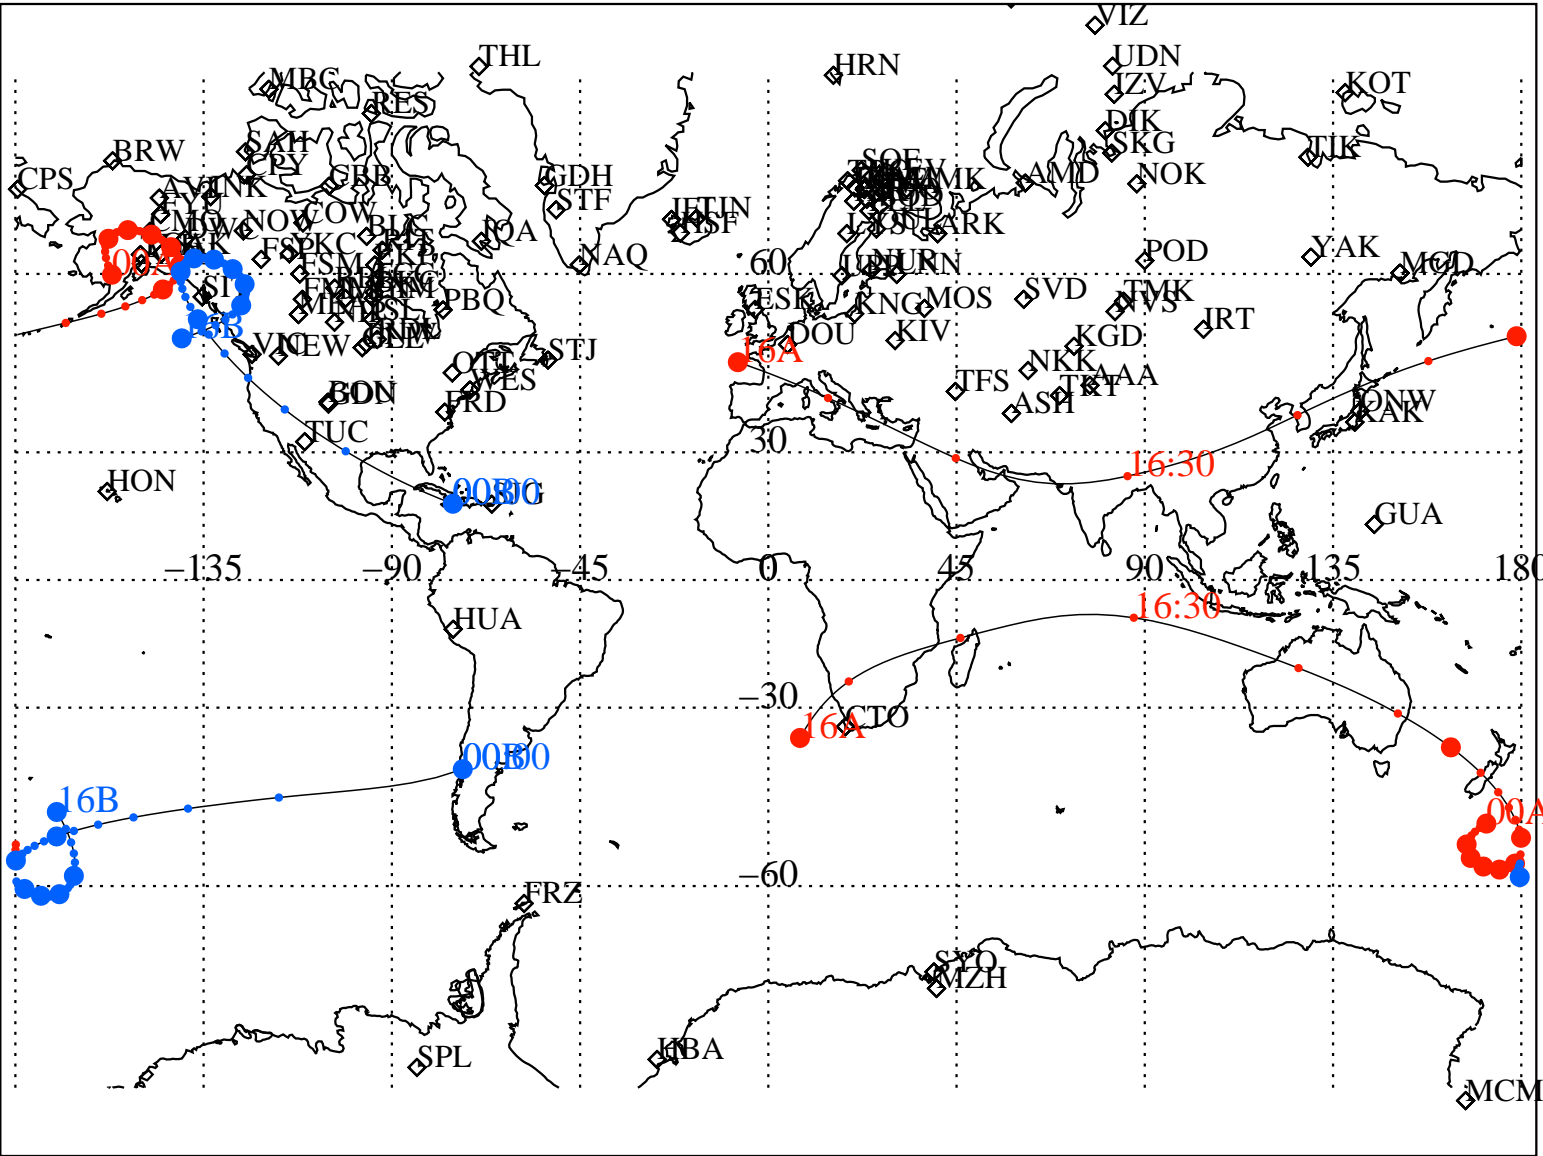

ALE  
VAN ALLEN PROBES 2014 120 (04/30) 16:00 to 2014 121 (05/01) 00:00

RBSPA-A, RBSPB-B,