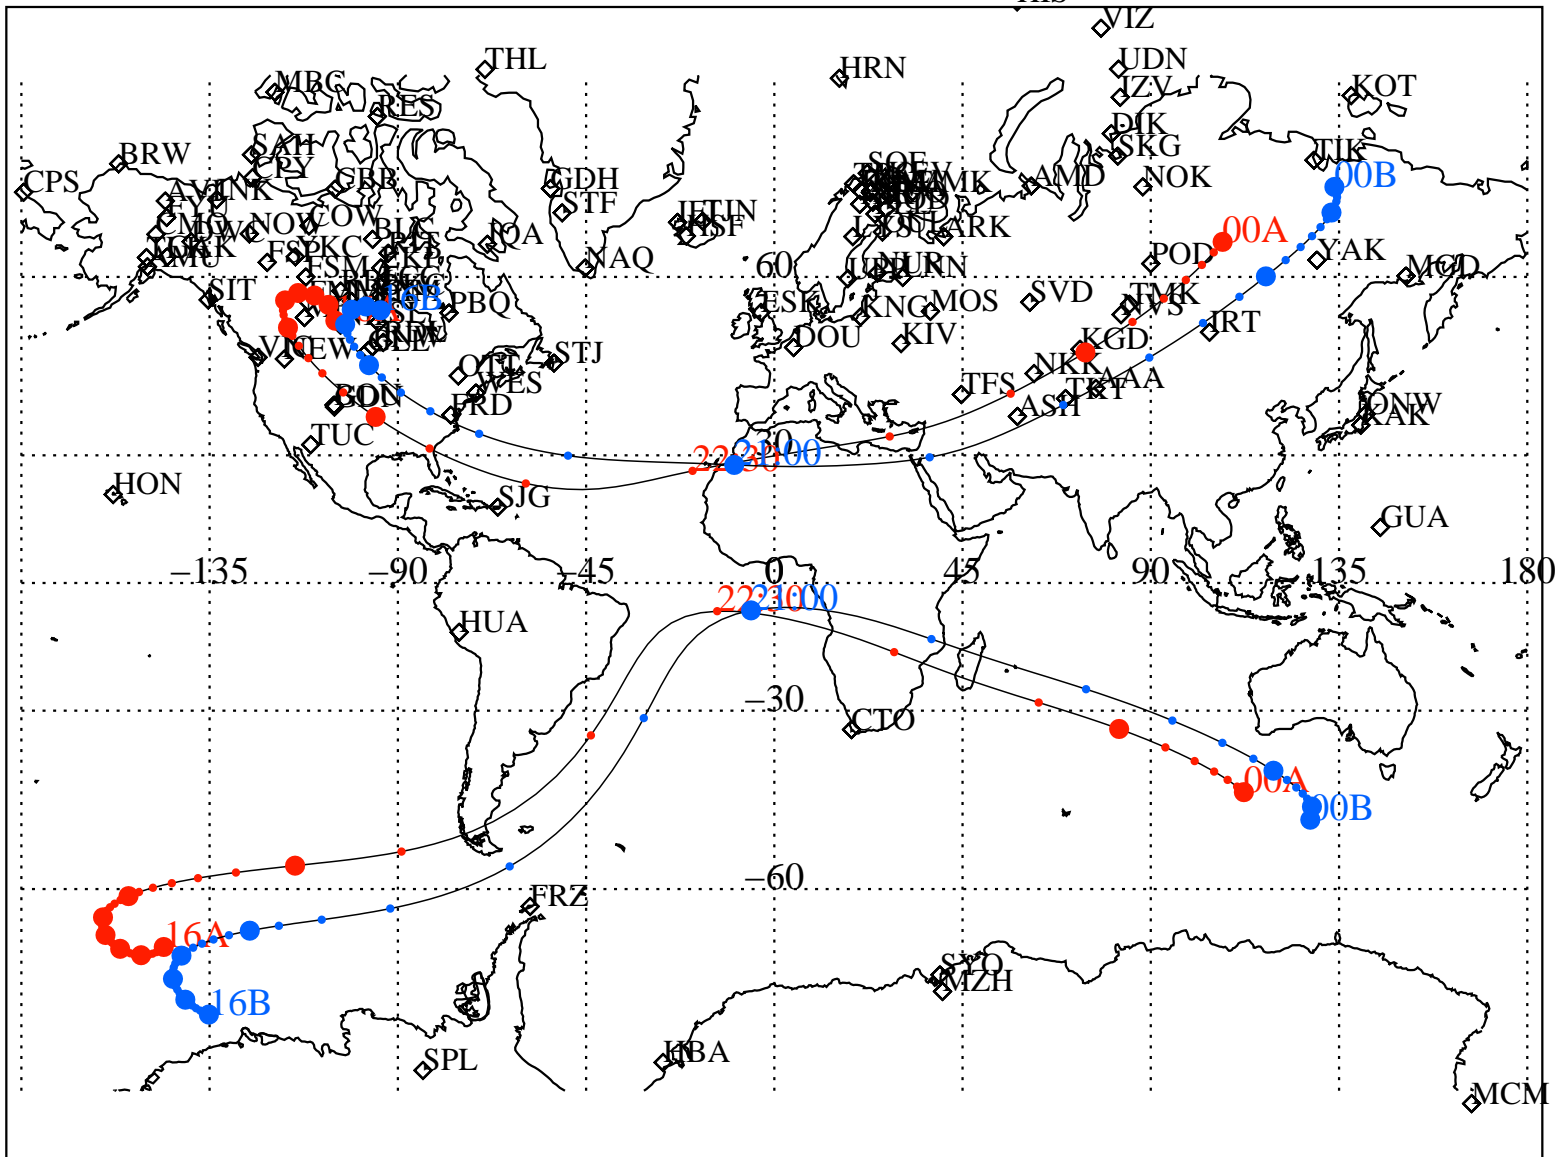

ALE
VAN ALLEN PROBES 2014 119 (04/29) 16:00 to 2014 120 (04/30) 00:00

RBSPA-A, RBSPB-B,