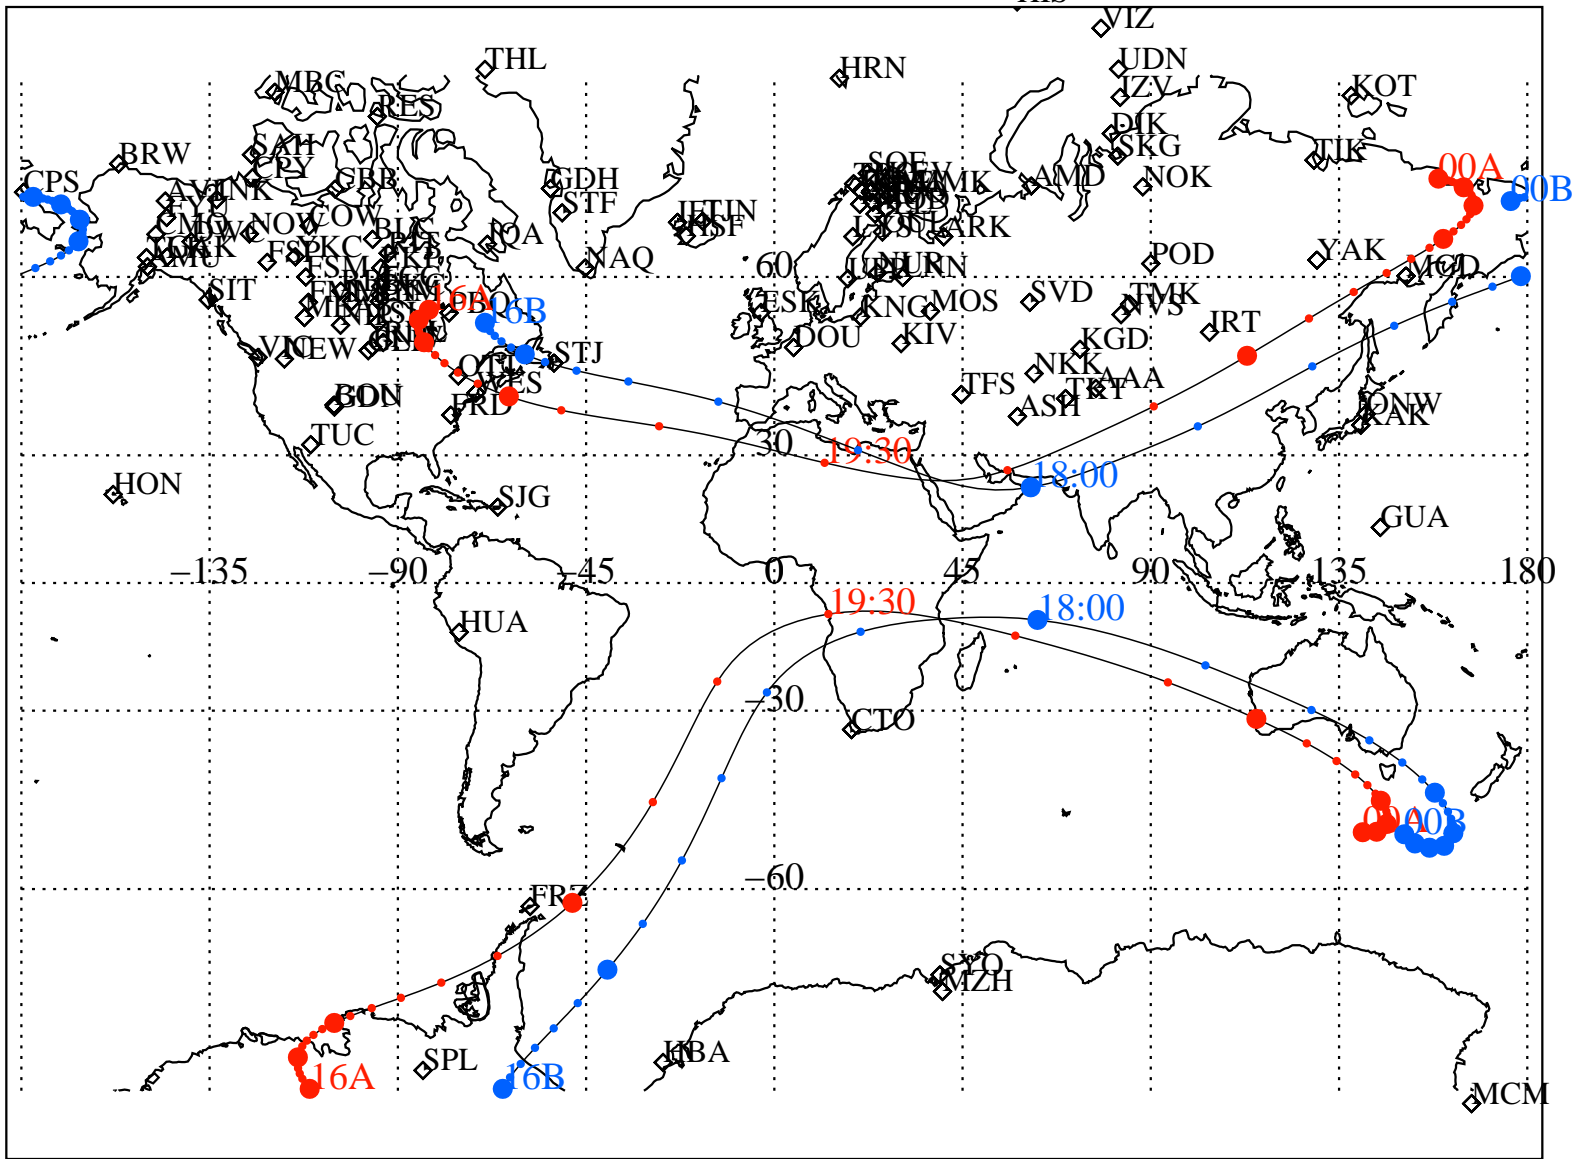

ALE
VAN ALLEN PROBES 2014 118 (04/28) 16:00 to 2014 119 (04/29) 00:00

RBSPA-A, RBSPB-B,