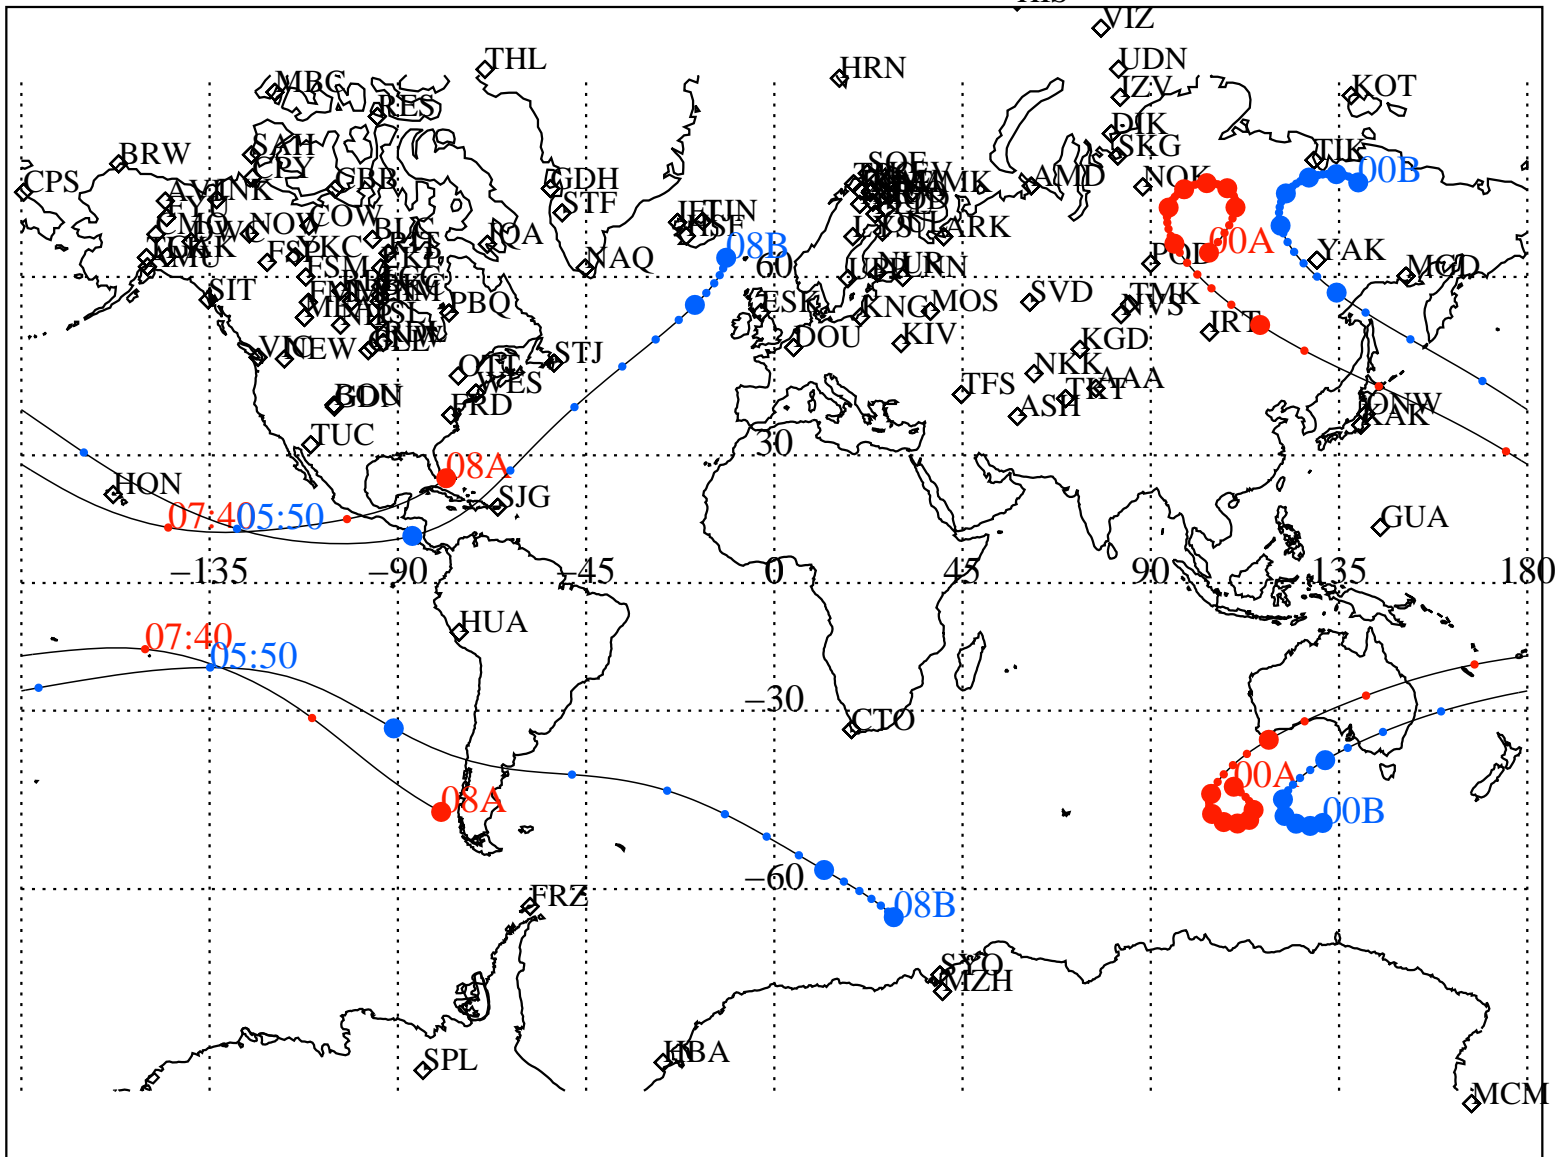

ALE
 VAN ALLEN PROBES 2014 117 (04/27) 00:00 to 2014 117 (04/27) 08:00

RBSPA-A, RBSPB-B,