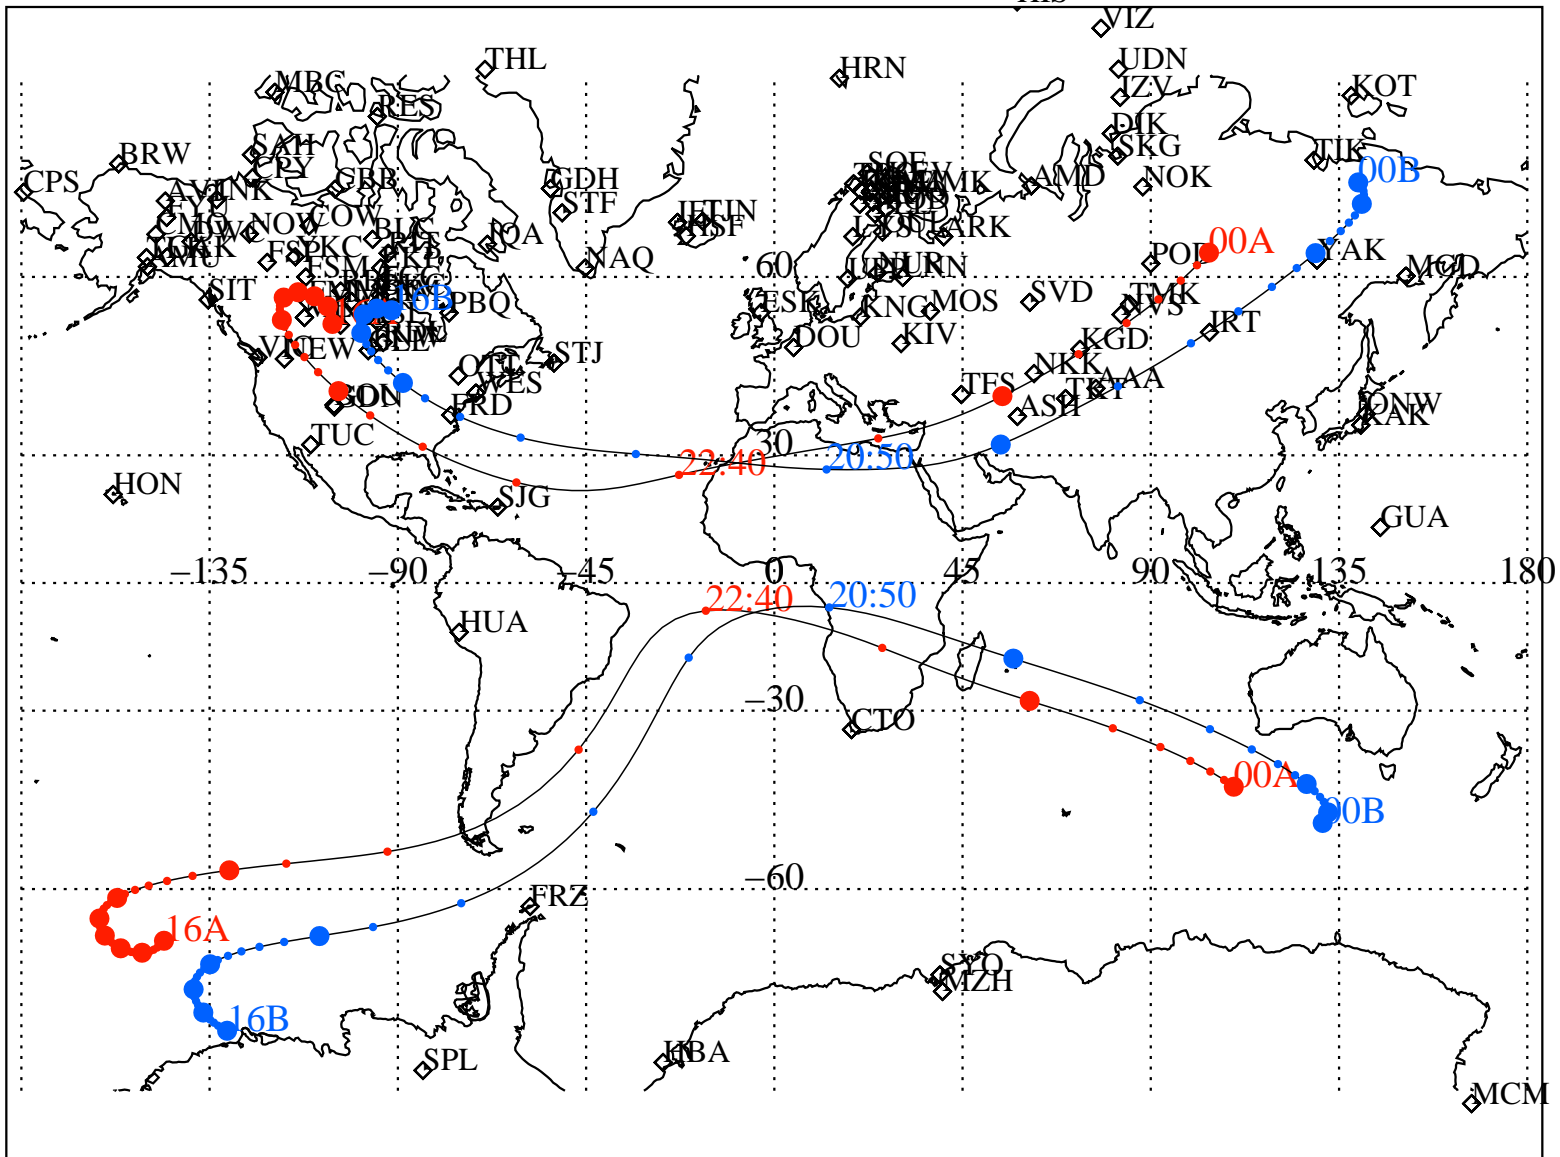

ALE  
 VAN ALLEN PROBES 2014 116 (04/26) 16:00 to 2014 117 (04/27) 00:00

RBSPA-A, RBSPB-B,