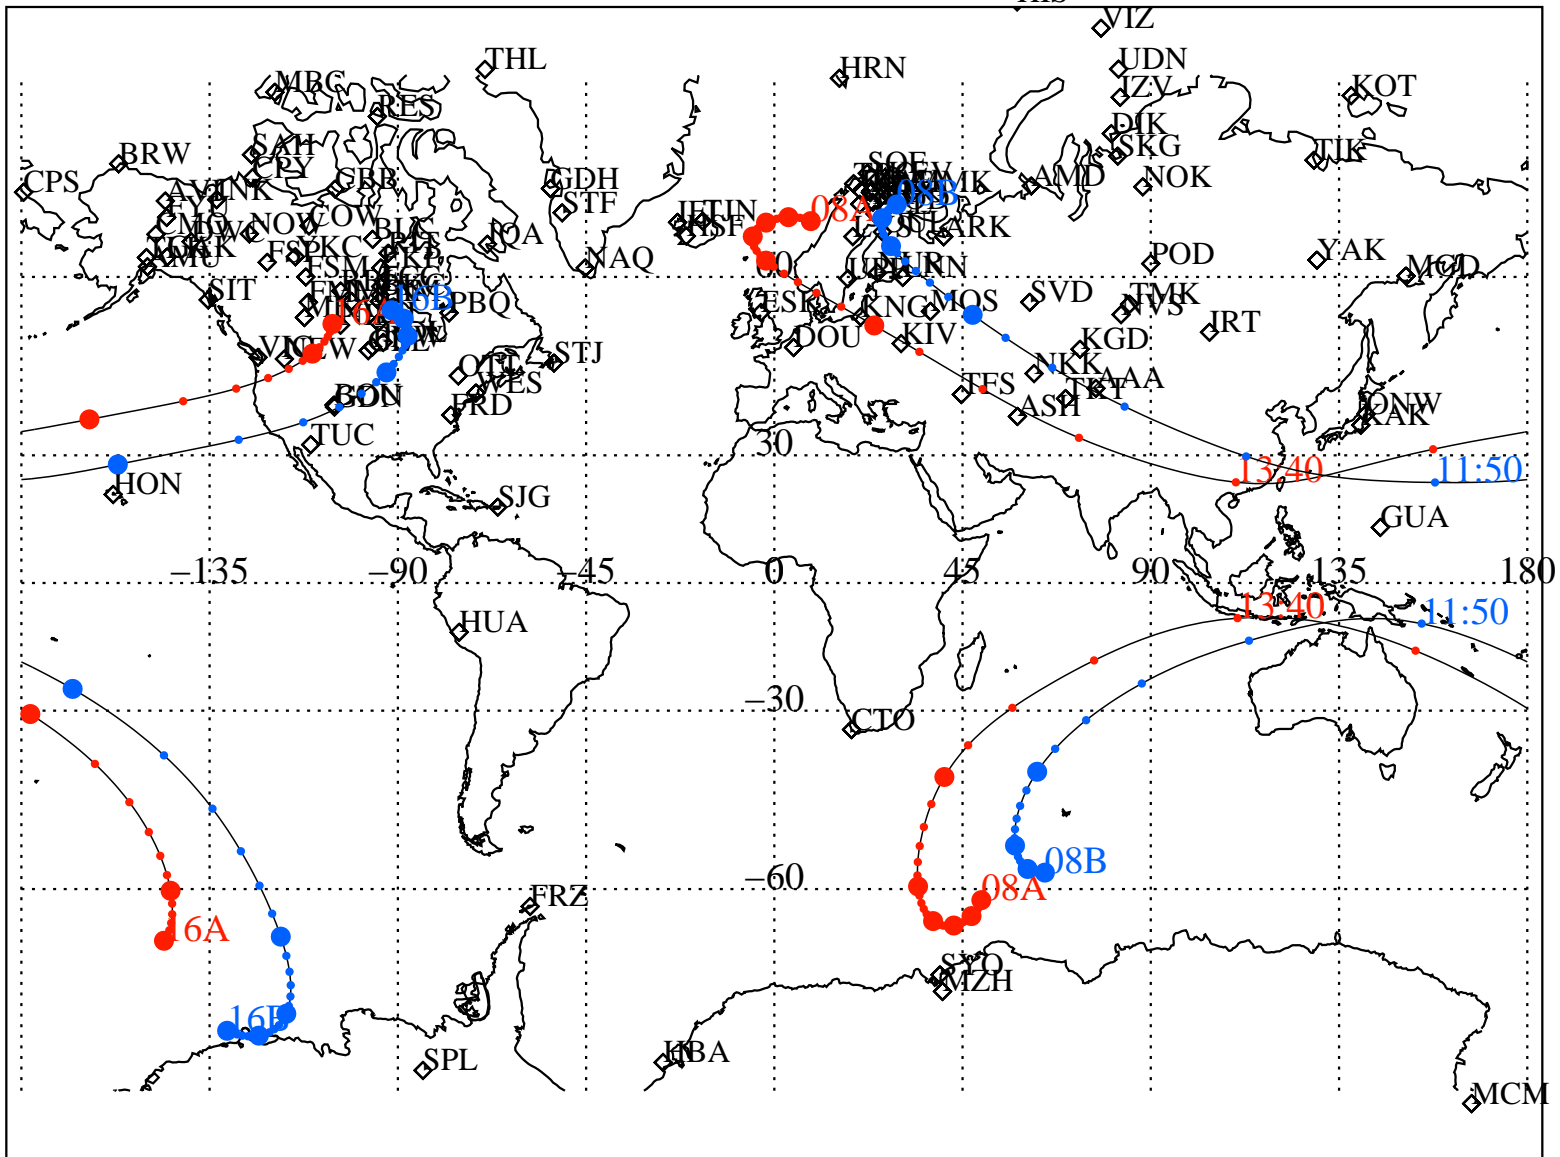

ALE
 VAN ALLEN PROBES 2014 116 (04/26) 08:00 to 2014 116 (04/26) 16:00

RBSPA-A, RBSPB-B,