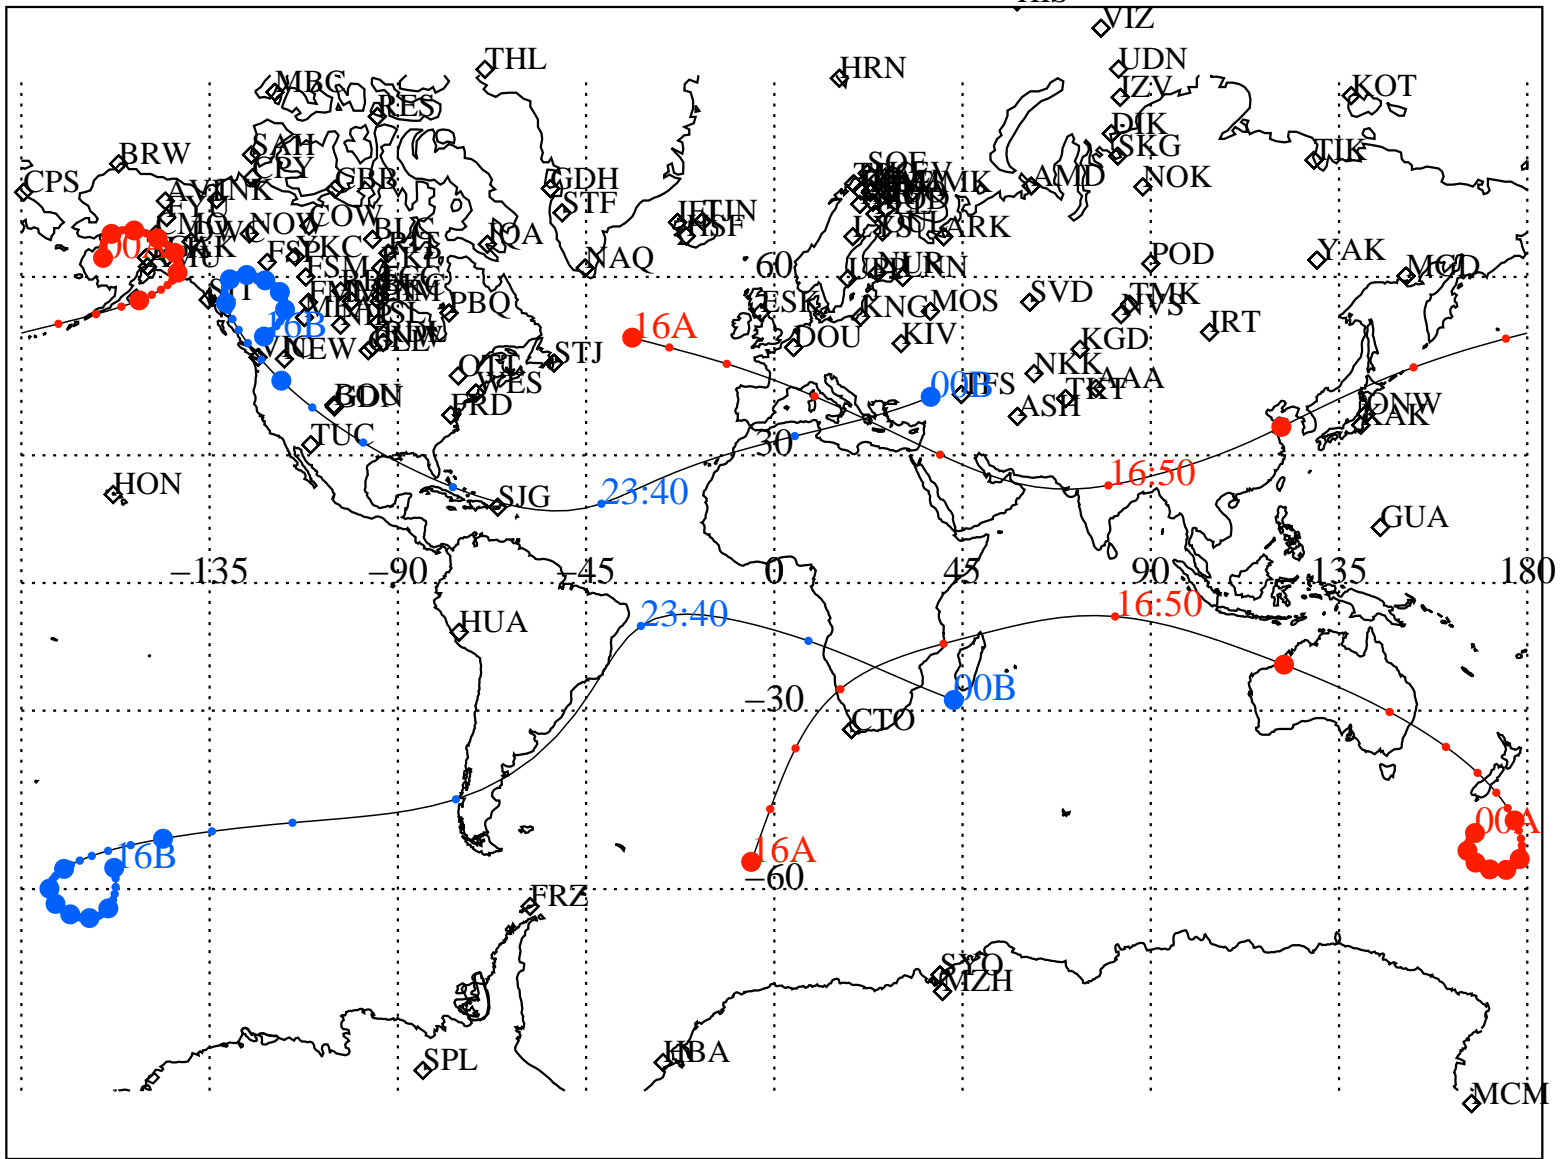

ALE
VAN ALLEN PROBES 2014 114 (04/24) 16:00 to 2014 115 (04/25) 00:00

RBSPA-A, RBSPB-B,