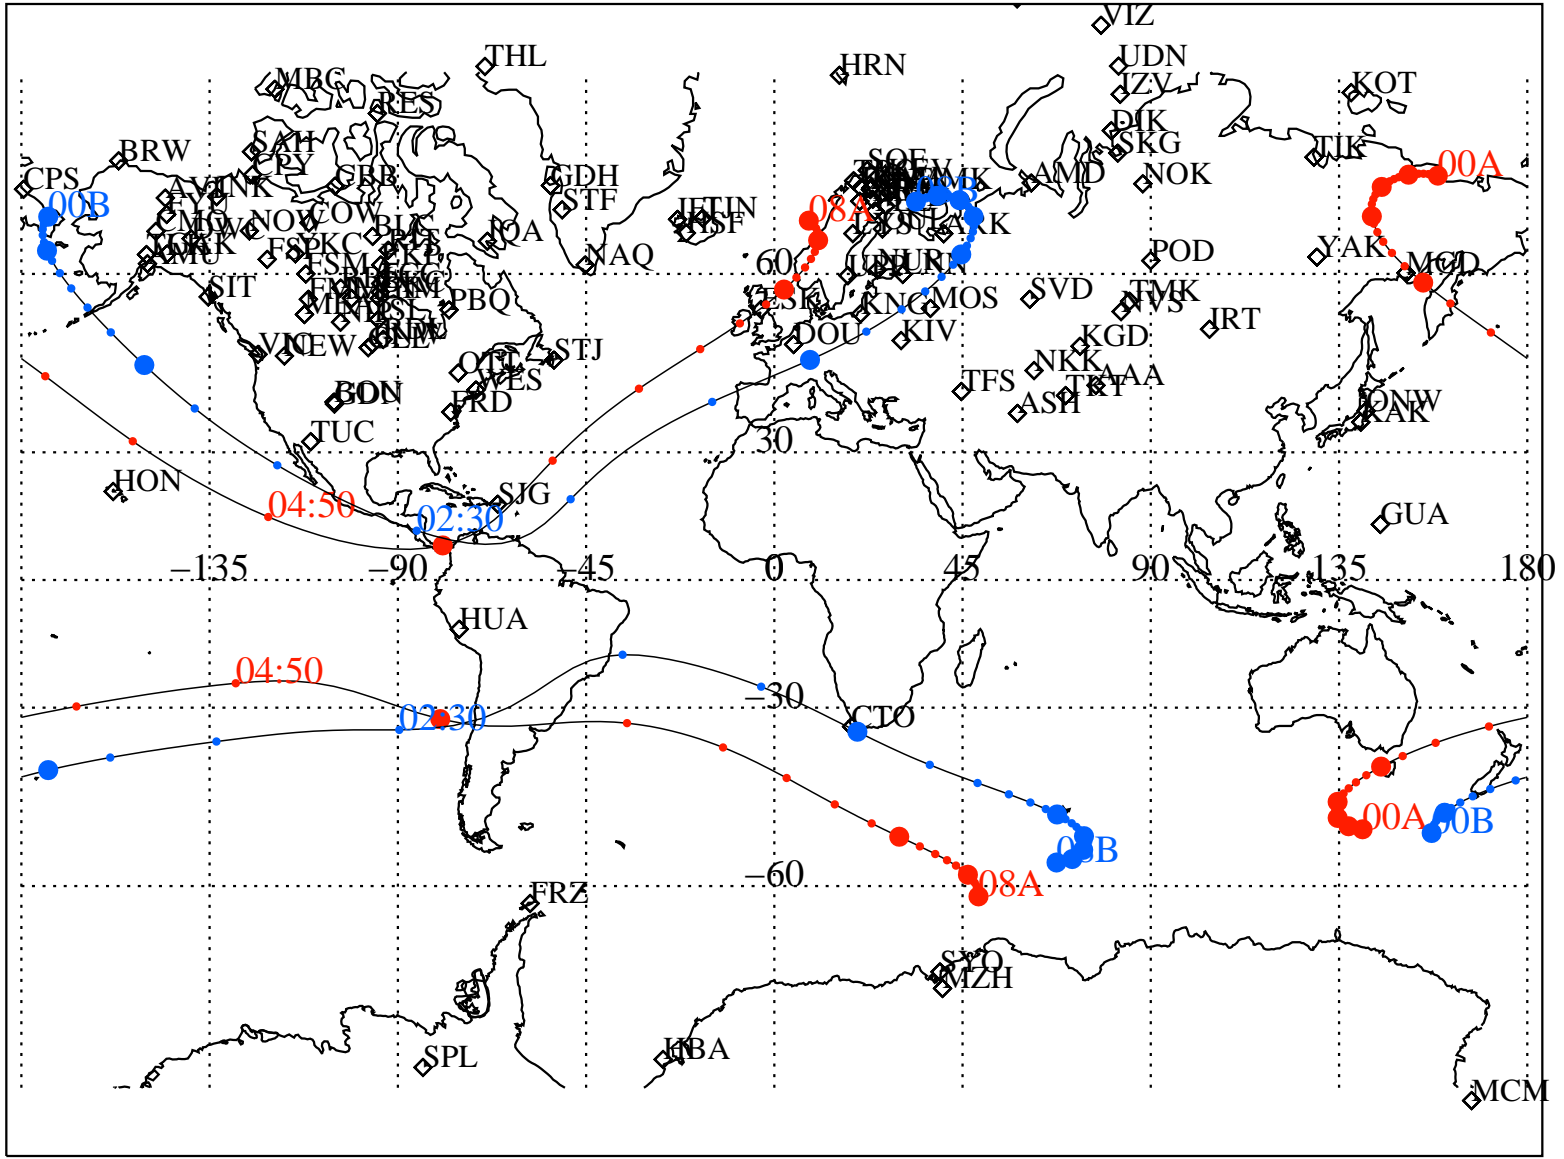

ALE
 VAN ALLEN PROBES 2014 113 (04/23) 00:00 to 2014 113 (04/23) 08:00

RBSPA-A, RBSPA-B,