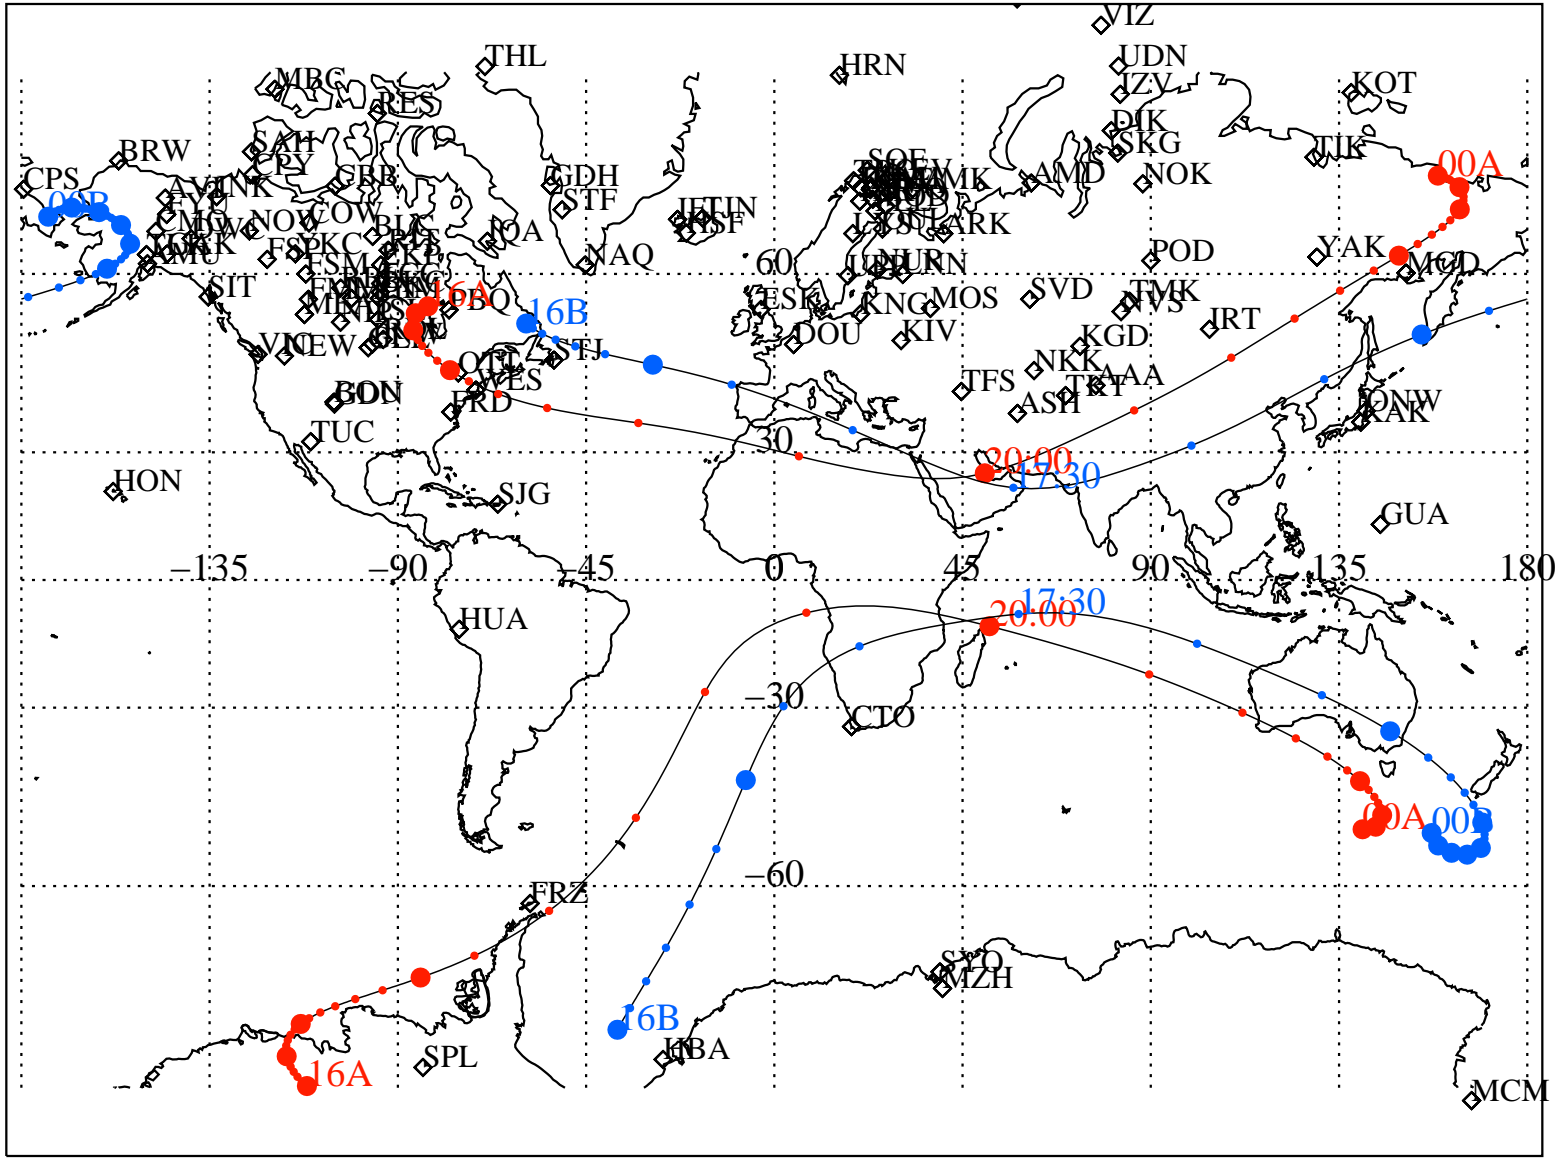

ALE
 VAN ALLEN PROBES 2014 112 (04/22) 16:00 to 2014 113 (04/23) 00:00

RBSPA-A, RBSPB-B,