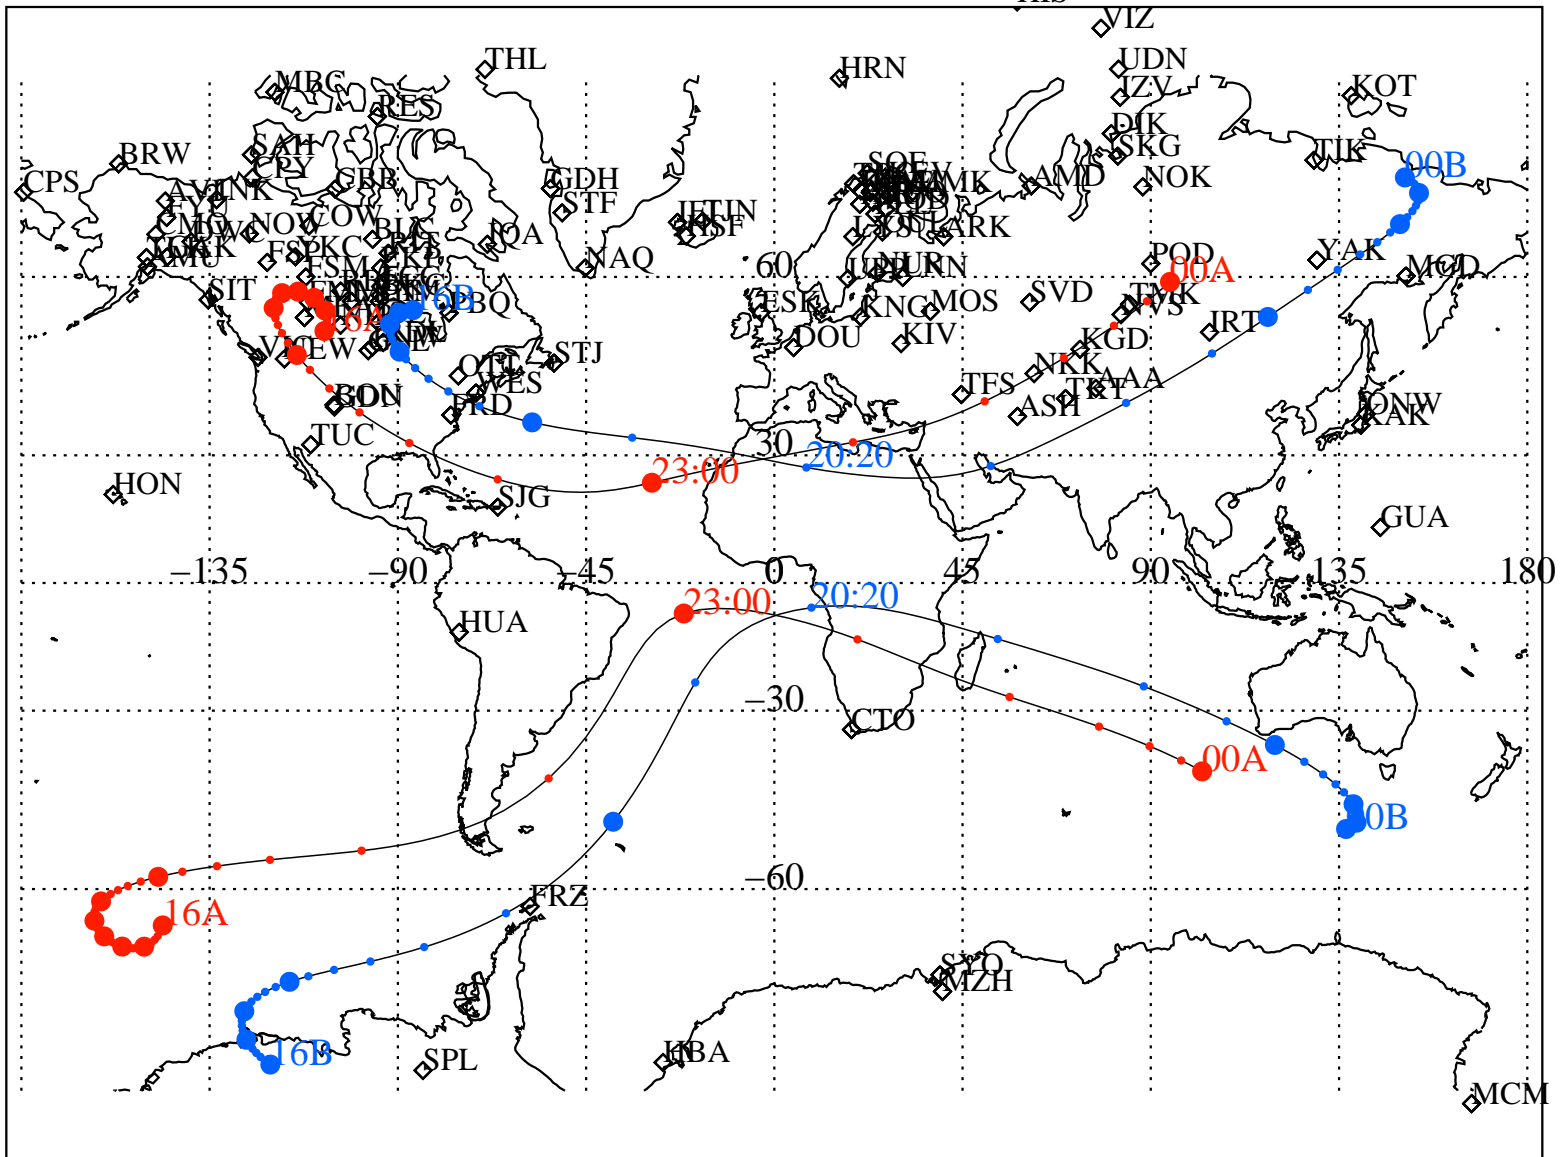

ALE
 VAN ALLEN PROBES 2014 110 (04/20) 16:00 to 2014 111 (04/21) 00:00

RBSPA-A, RBSPA-B,