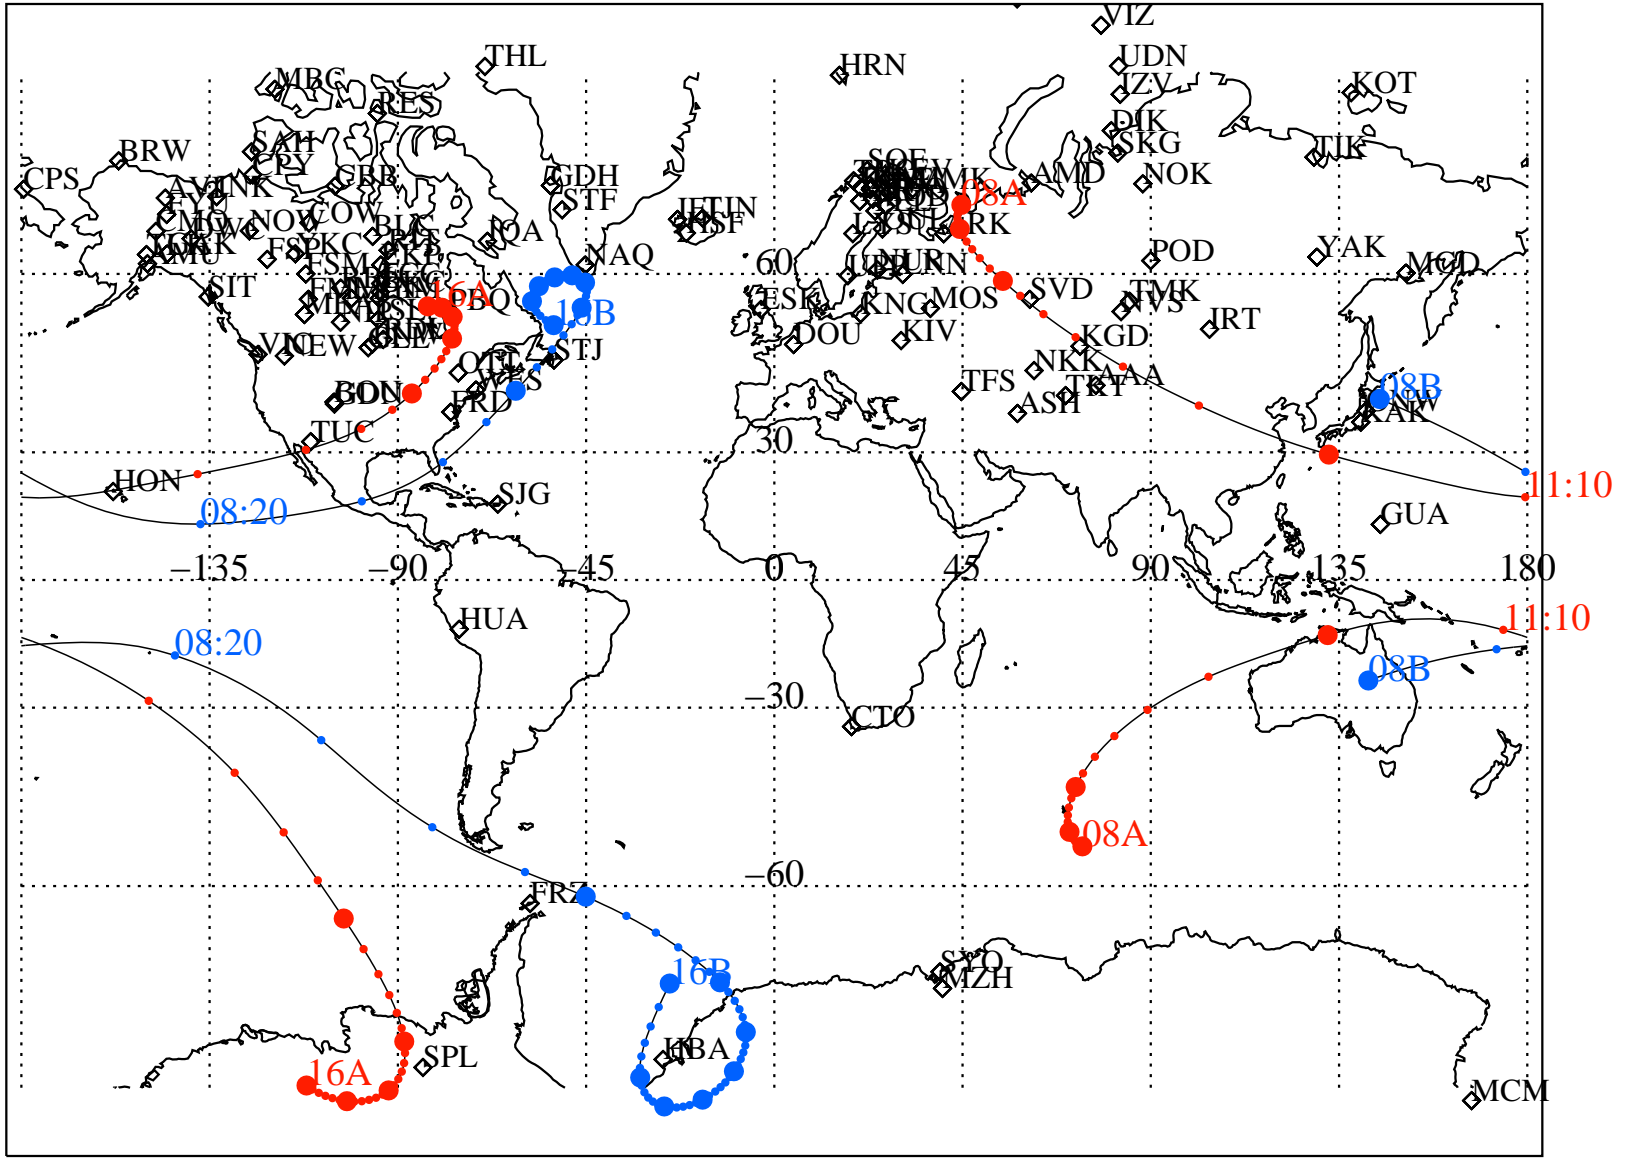

ALE
 VAN ALLEN PROBES 2014 109 (04/19) 08:00 to 2014 109 (04/19) 16:00

RBSPA-A, RBSPB-B,