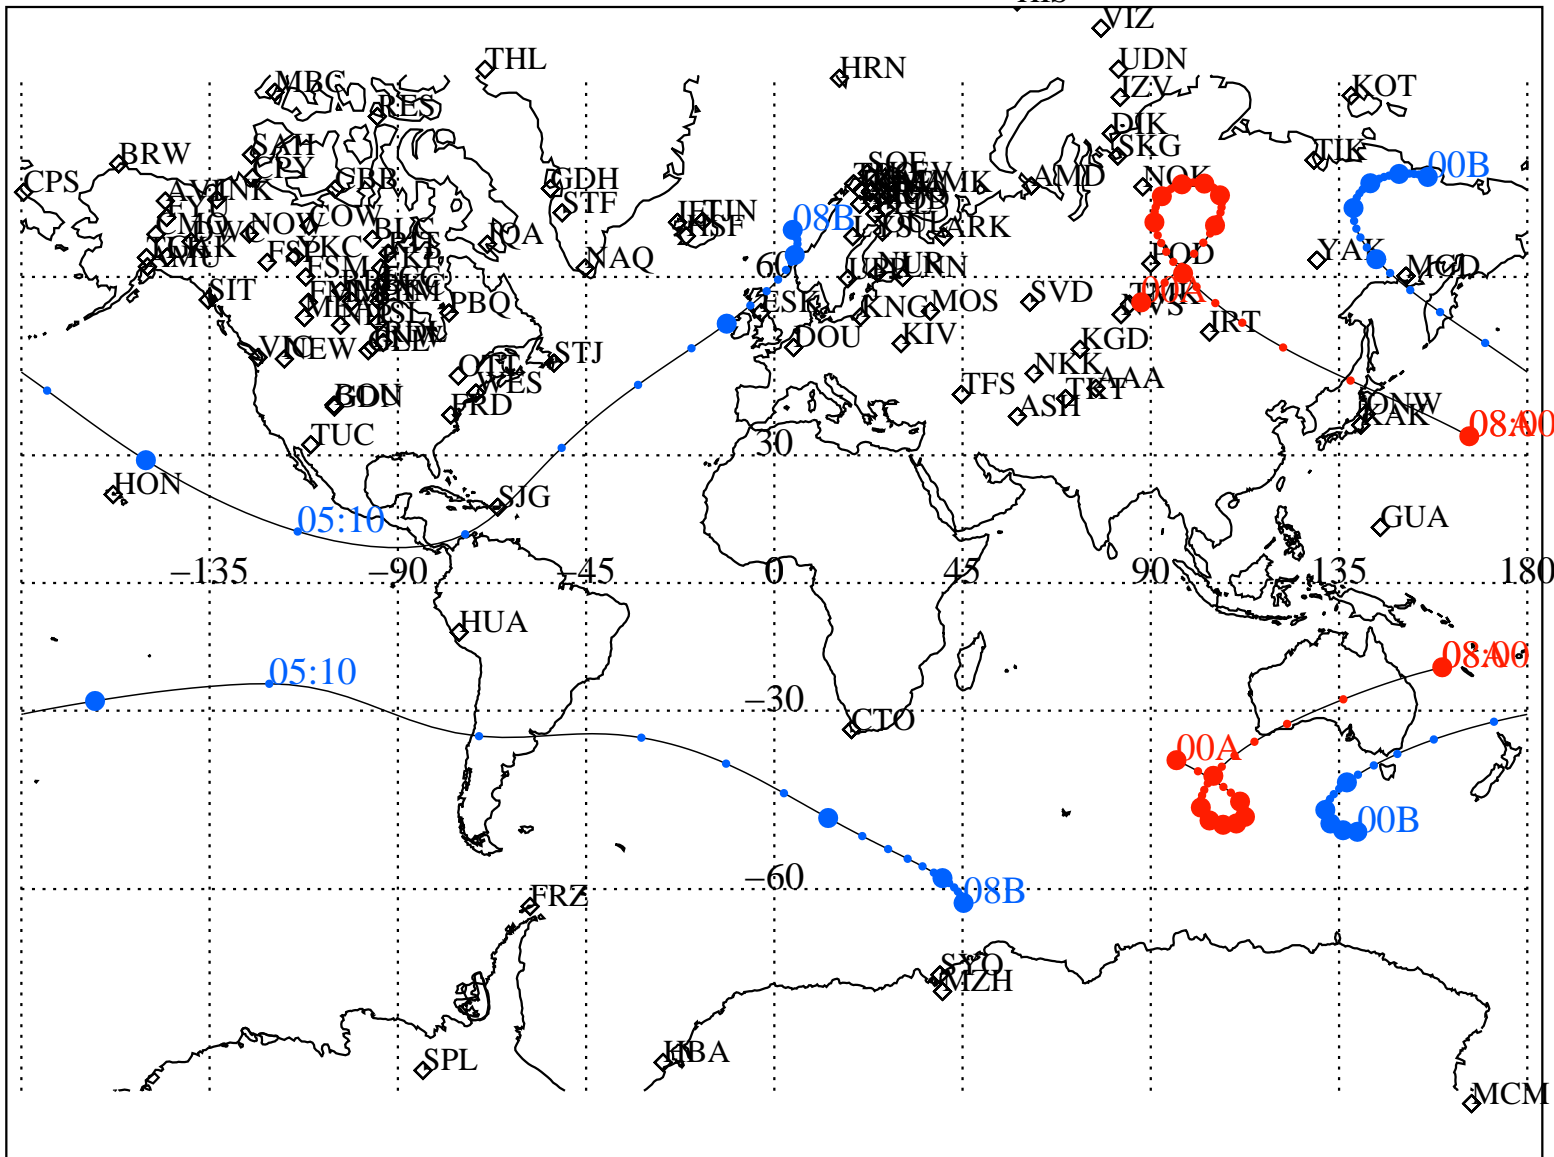

ALE  
 VAN ALLEN PROBES 2014 108 (04/18) 00:00 to 2014 108 (04/18) 08:00

RBSPA-A, RBSPA-B,