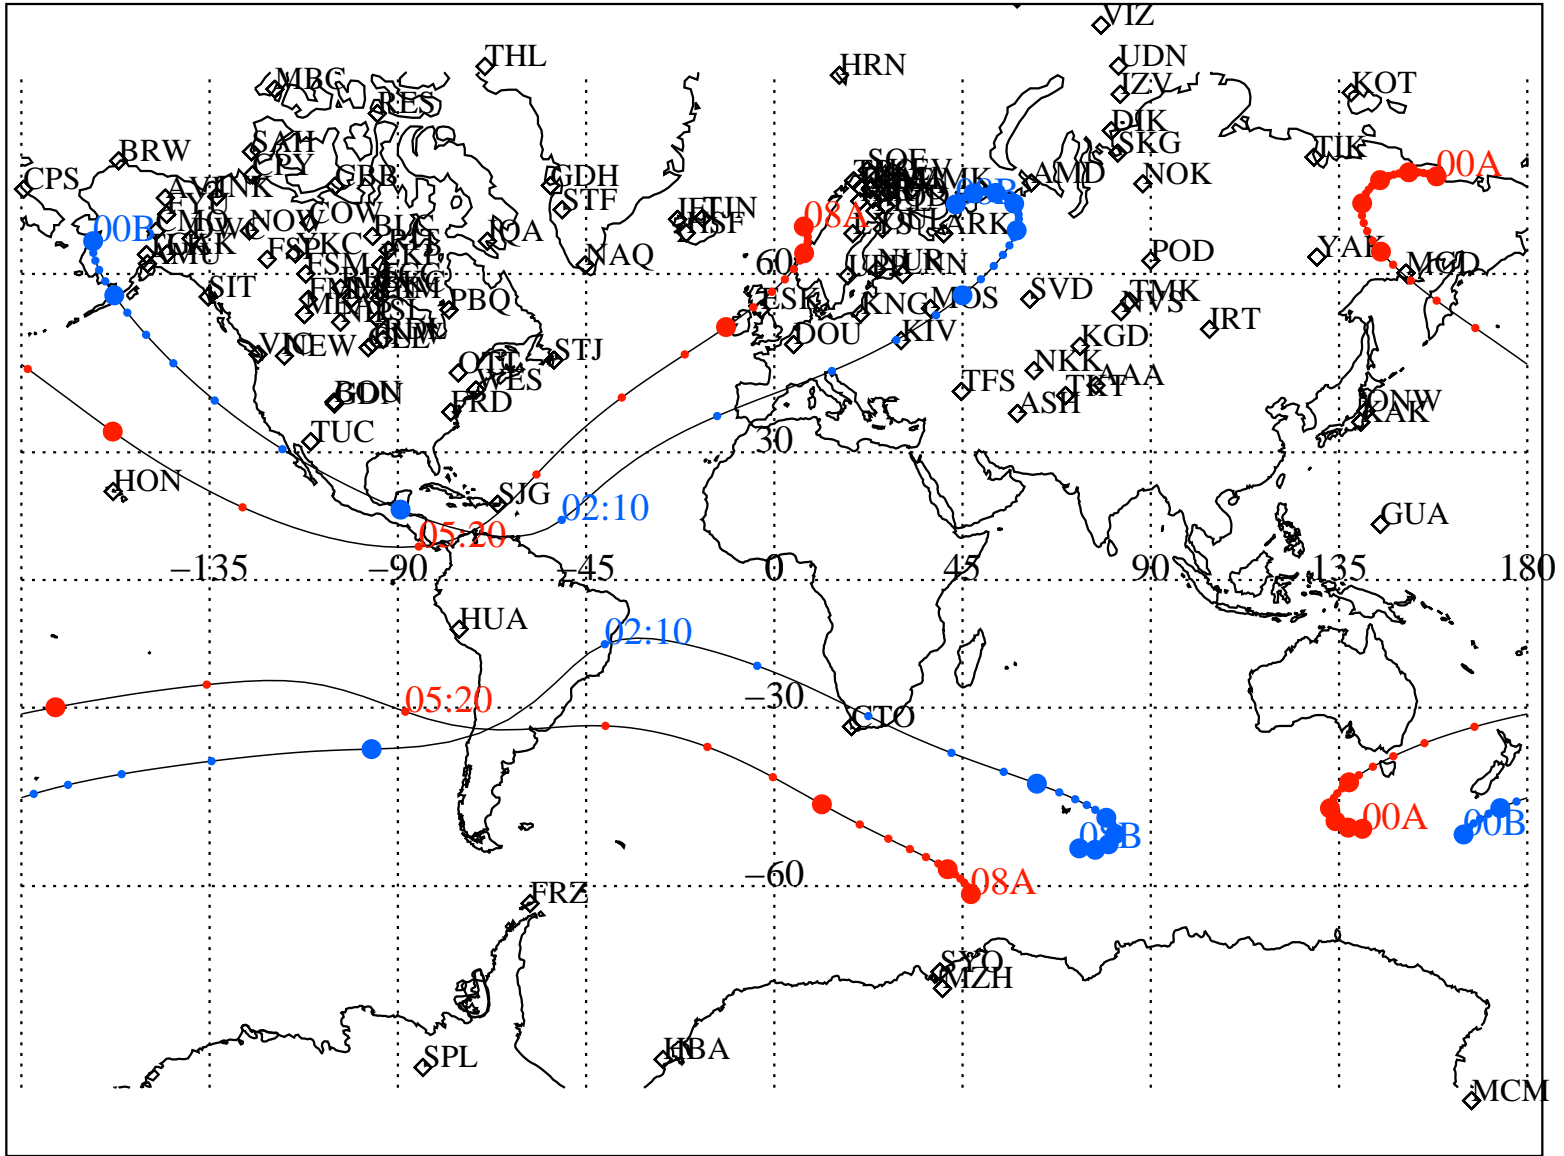

ALE
 VAN ALLEN PROBES 2014 107 (04/17) 00:00 to 2014 107 (04/17) 08:00

RBSPA-A, RBSPB-B,