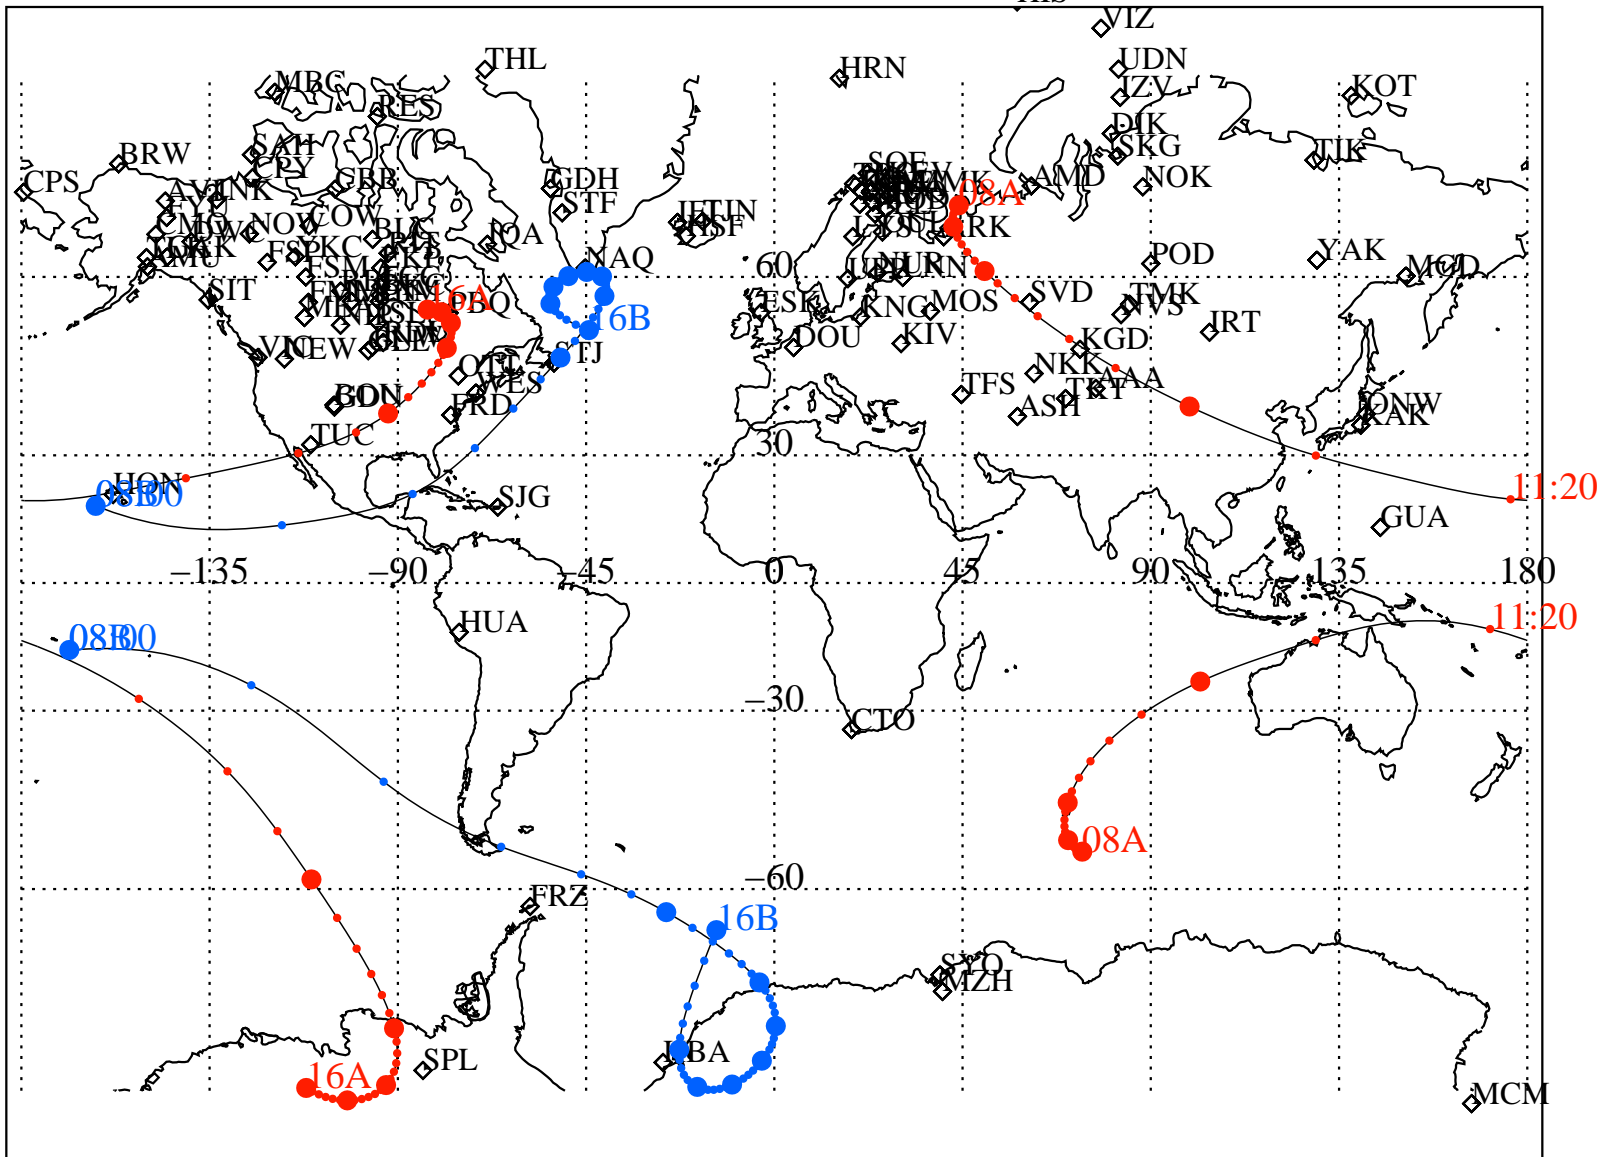

ALE
 VAN ALLEN PROBES 2014 106 (04/16) 08:00 to 2014 106 (04/16) 16:00

RBSPA-A, RBSPB-B,