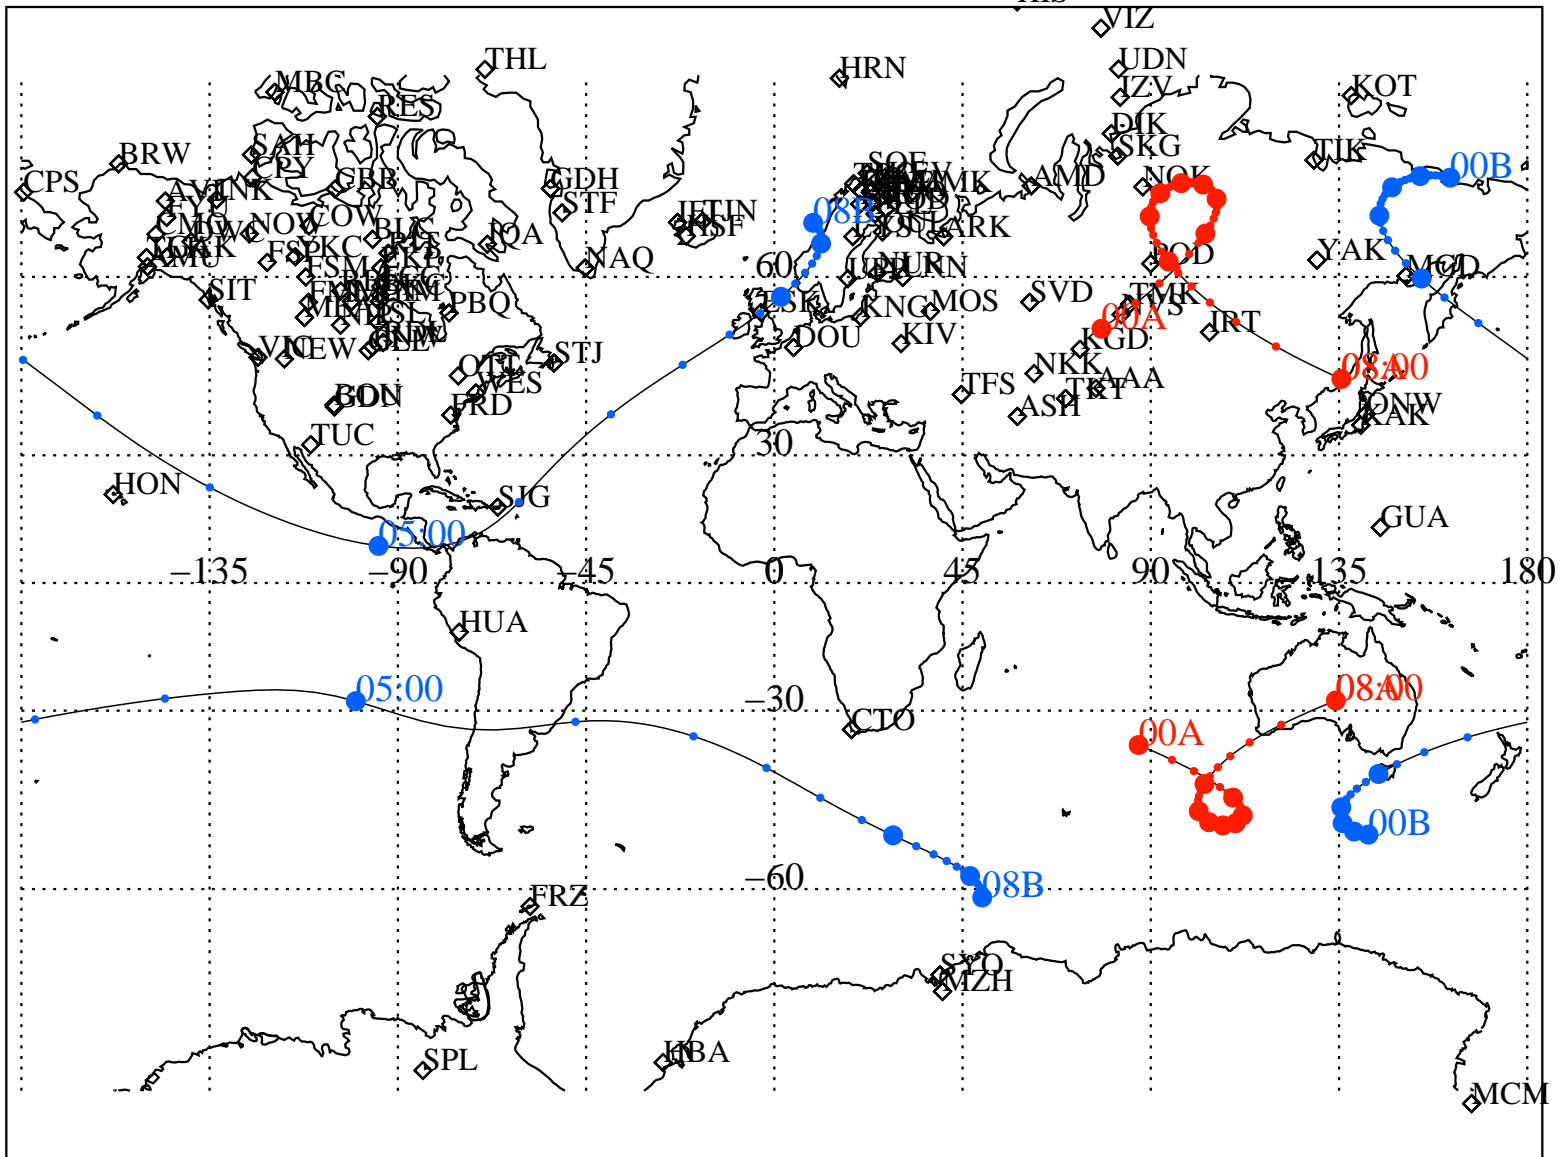

ALE
 VAN ALLEN PROBES 2014 105 (04/15) 00:00 to 2014 105 (04/15) 08:00

RBSPA-A, RBSPB-B,