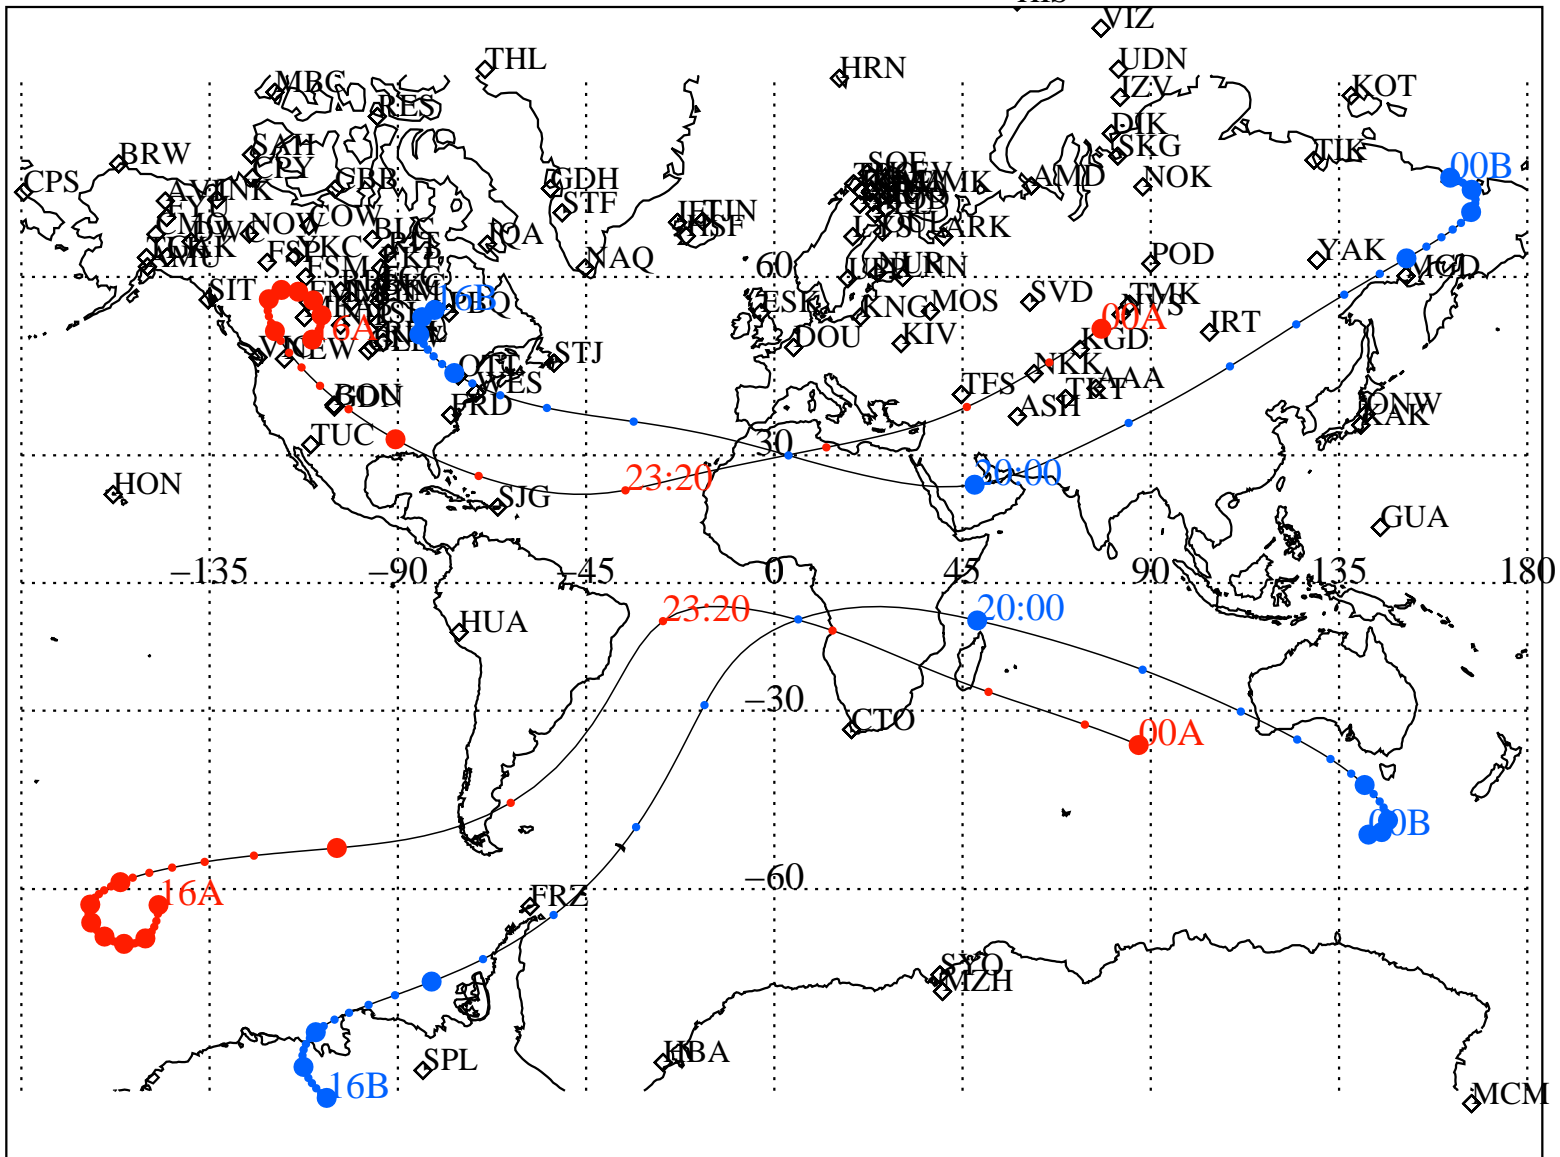

ALE
 VAN ALLEN PROBES 2014 104 (04/14) 16:00 to 2014 105 (04/15) 00:00

RBSPA-A, RBSPB-B,