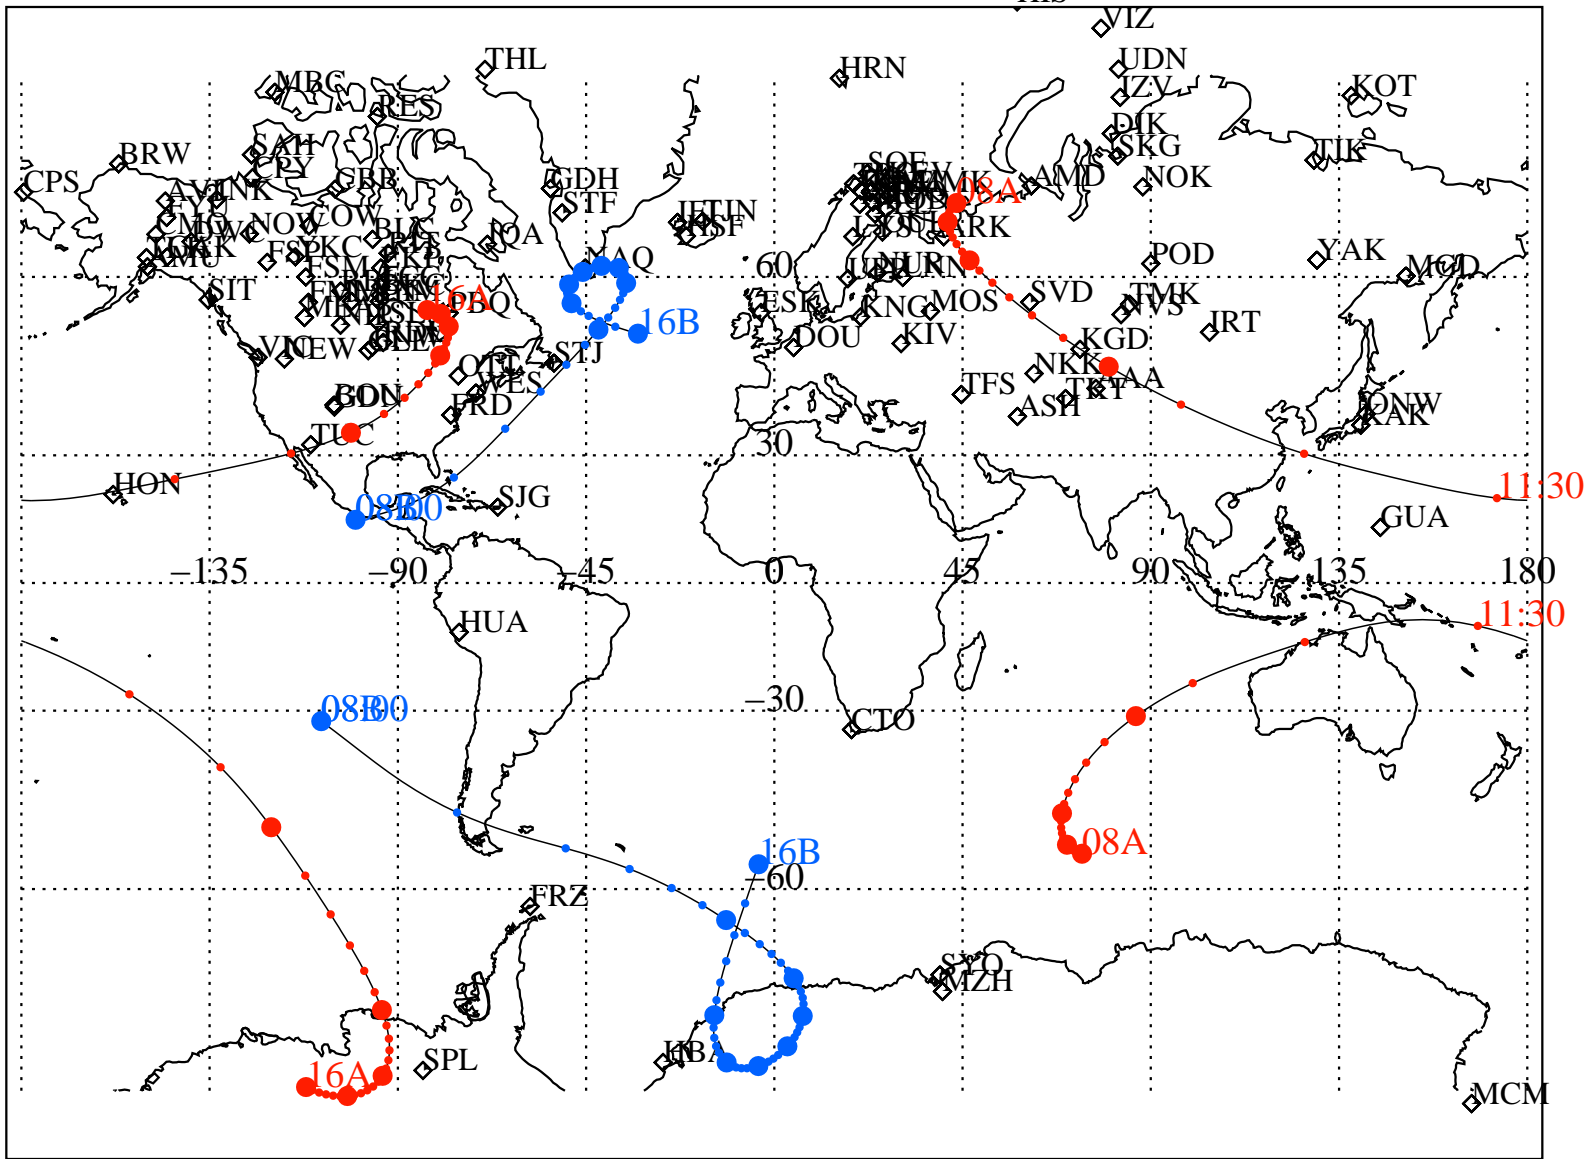

ALE
 VAN ALLEN PROBES 2014 103 (04/13) 08:00 to 2014 103 (04/13) 16:00

RBSPA-A, RBSPB-B,